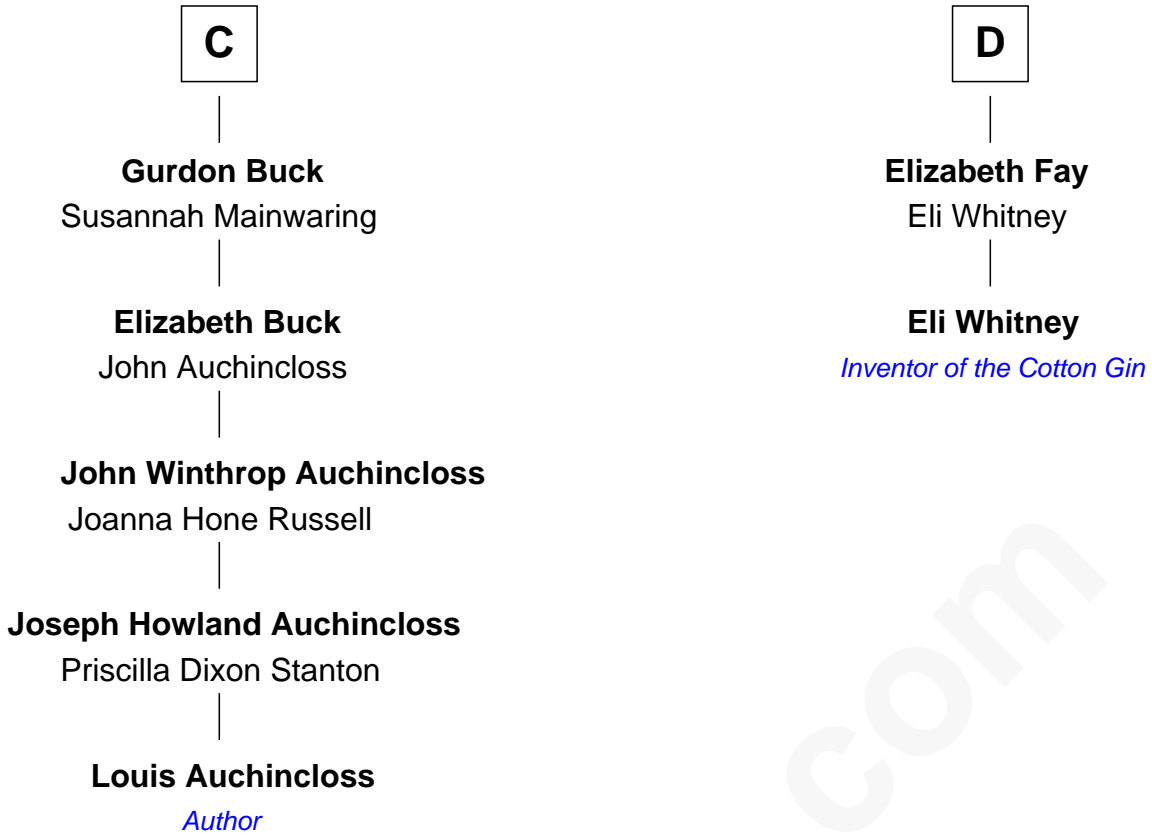

FamousKin.com Relationship Chart of

Louis Auchincloss

Author

18th cousin 3 times removed of

Eli Whitney

Inventor of the Cotton Gin

Louis VIII, King of France

Blanche of Castile