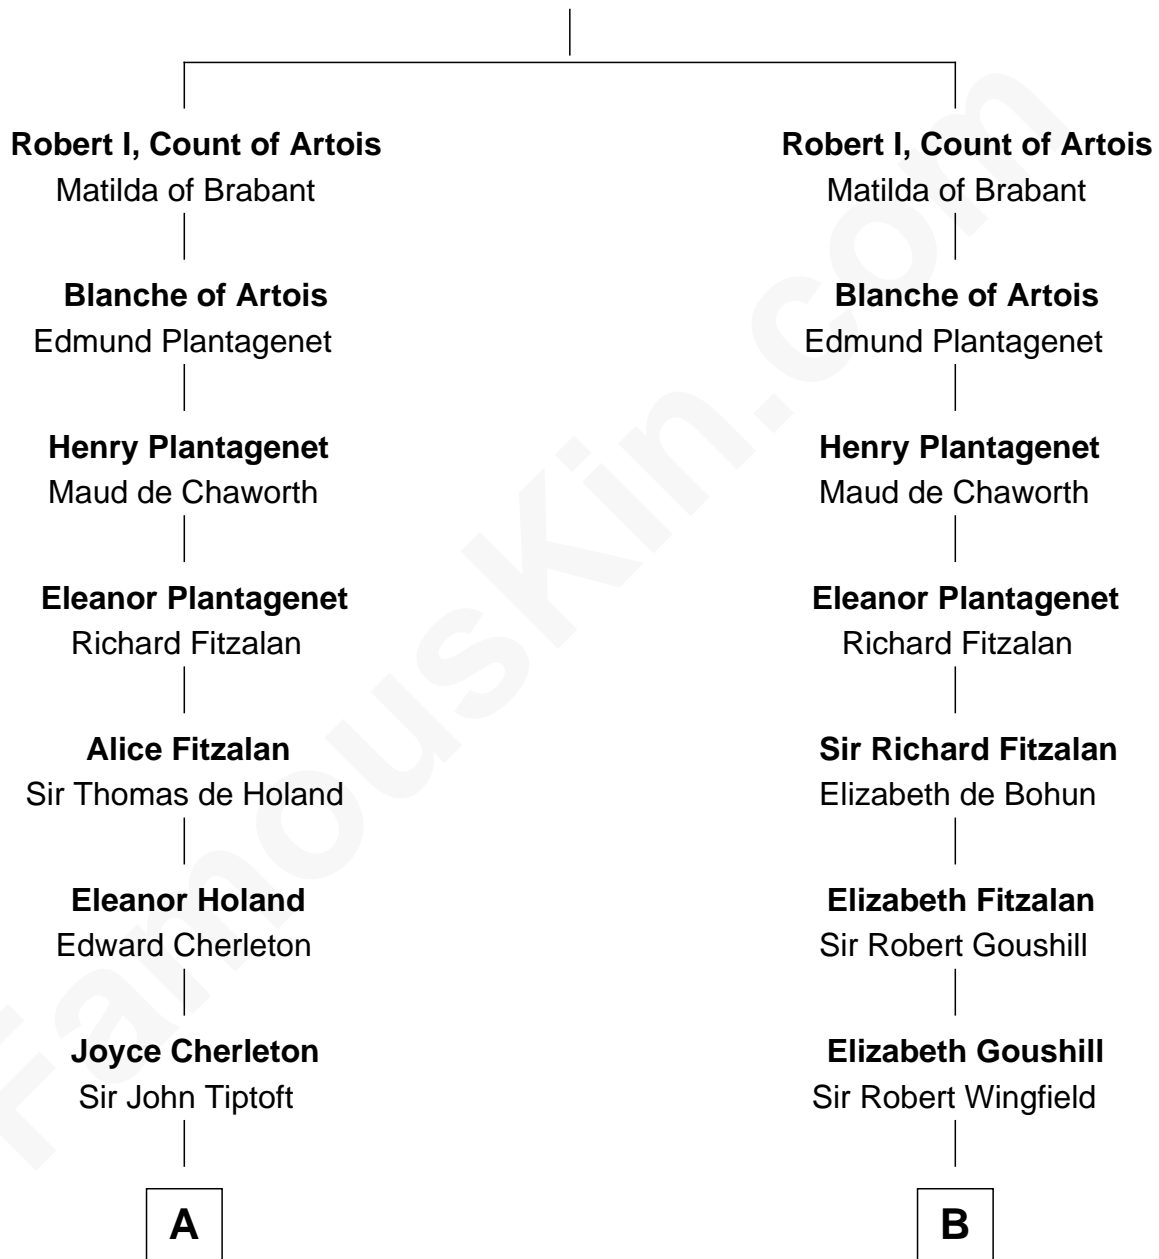

FamousKin.com Relationship Chart of

Louis Auchincloss

Author

18th cousin 3 times removed of

Eli Whitney

Inventor of the Cotton Gin

Louis VIII, King of France

Blanche of Castile

FamousKin.com