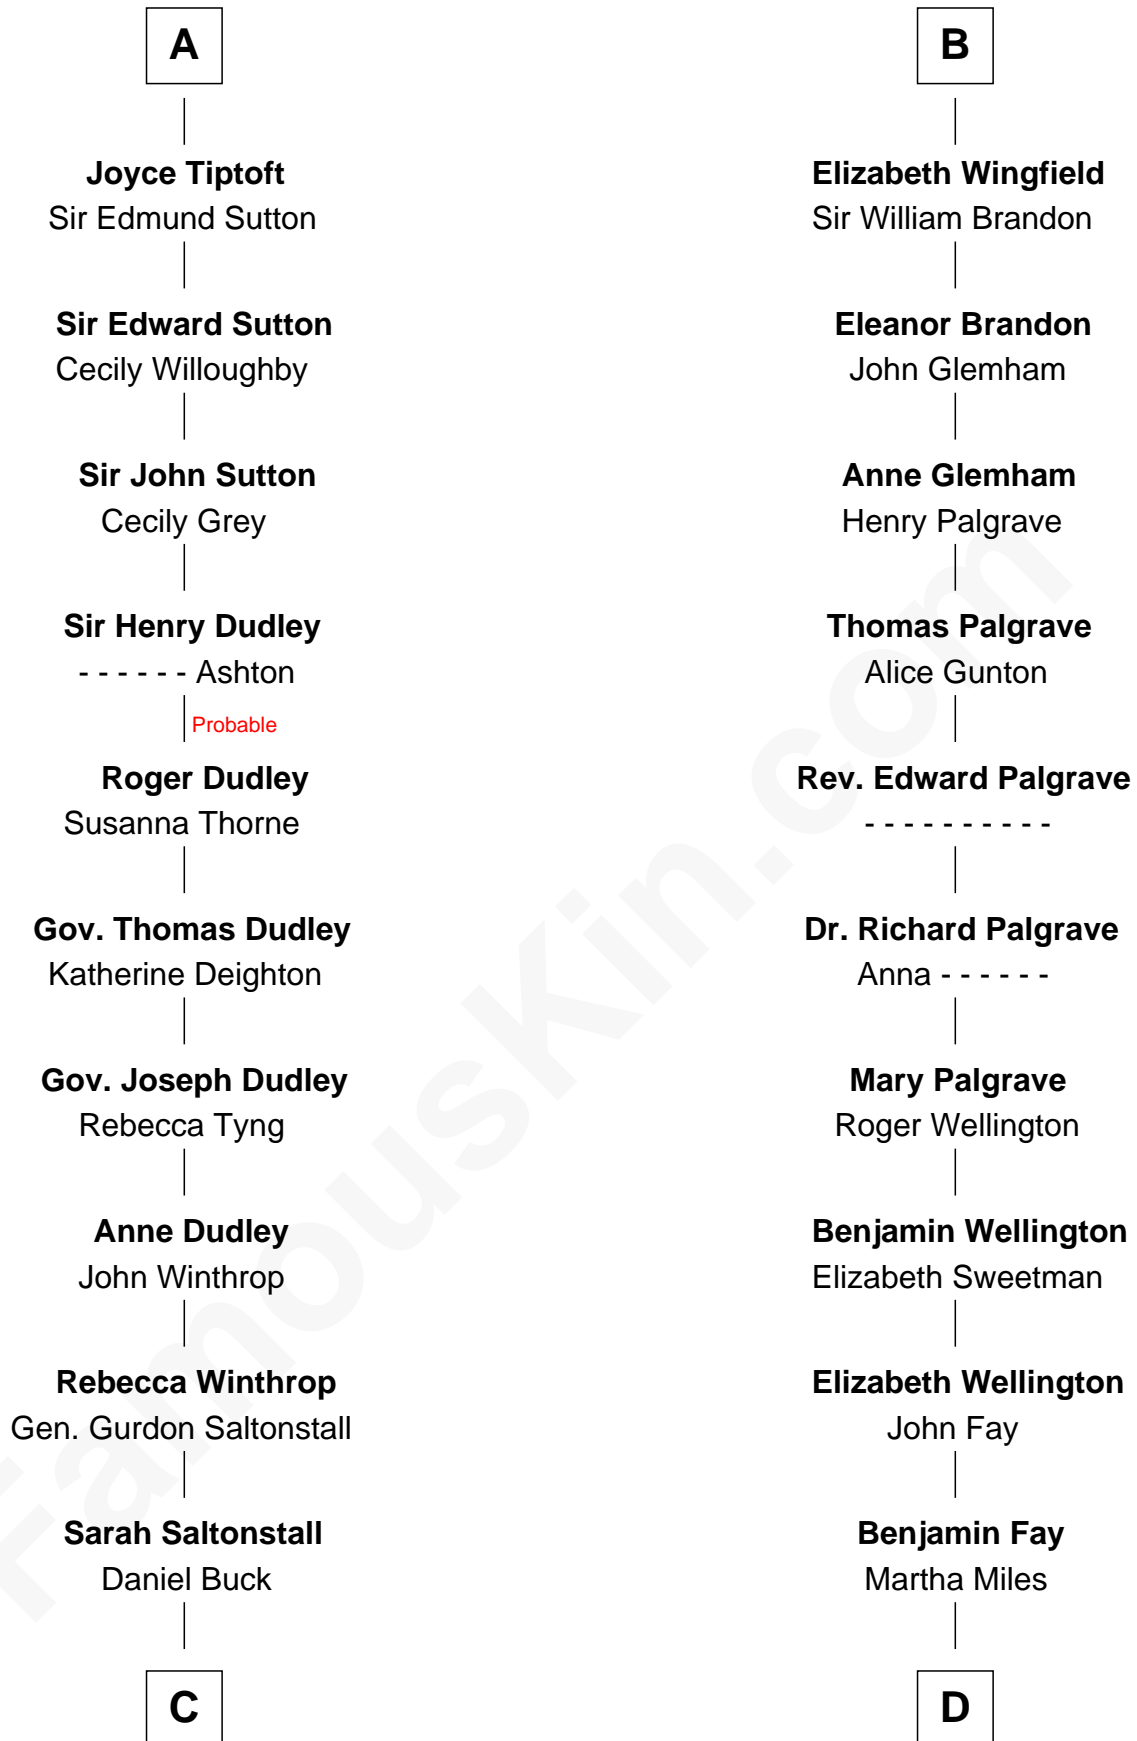

FamousKin.com
Relationship Chart of
Louis Auchincloss
Author

18th cousin 3 times removed of
Eli Whitney
Inventor of the Cotton Gin

Sir Roger de Mortimer
Maud de Brewes

FamousKin.com