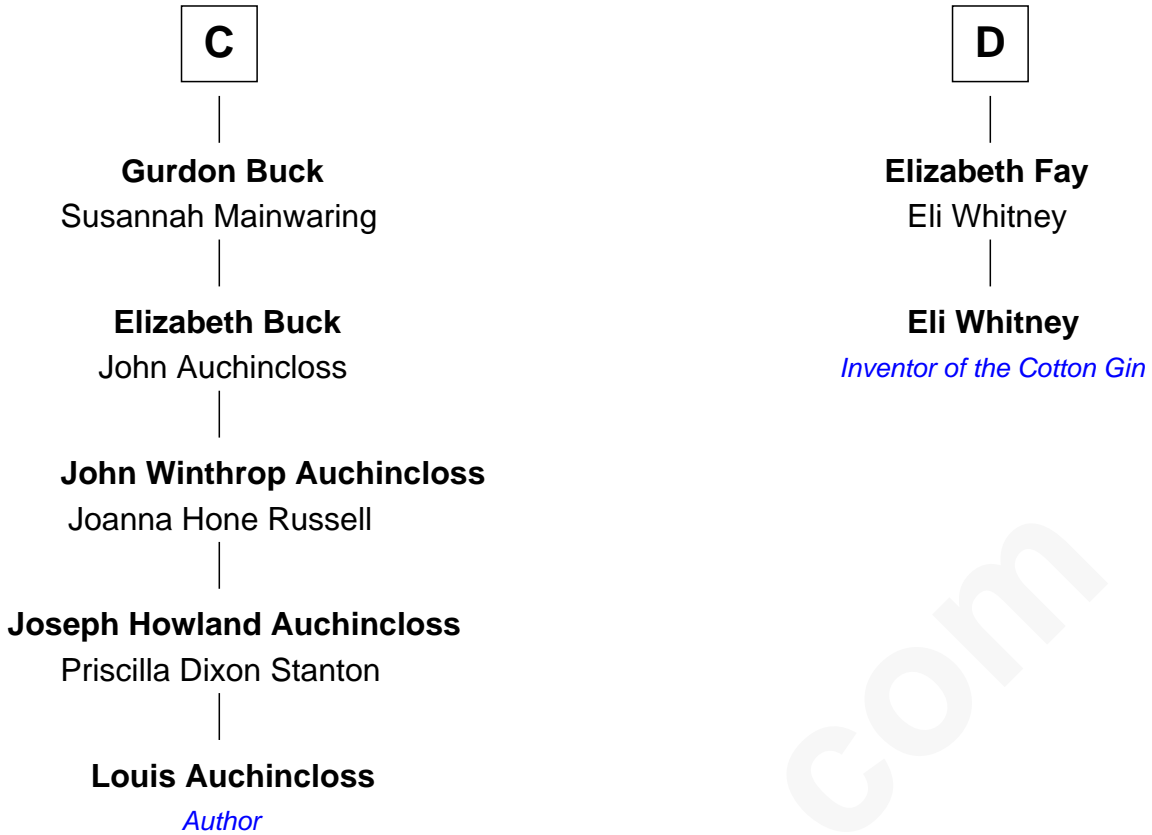

FamousKin.com
Relationship Chart of
Louis Auchincloss
Author

18th cousin 3 times removed of
Eli Whitney
Inventor of the Cotton Gin

Sir Roger de Mortimer
Maud de Brewes

FamousKin.com