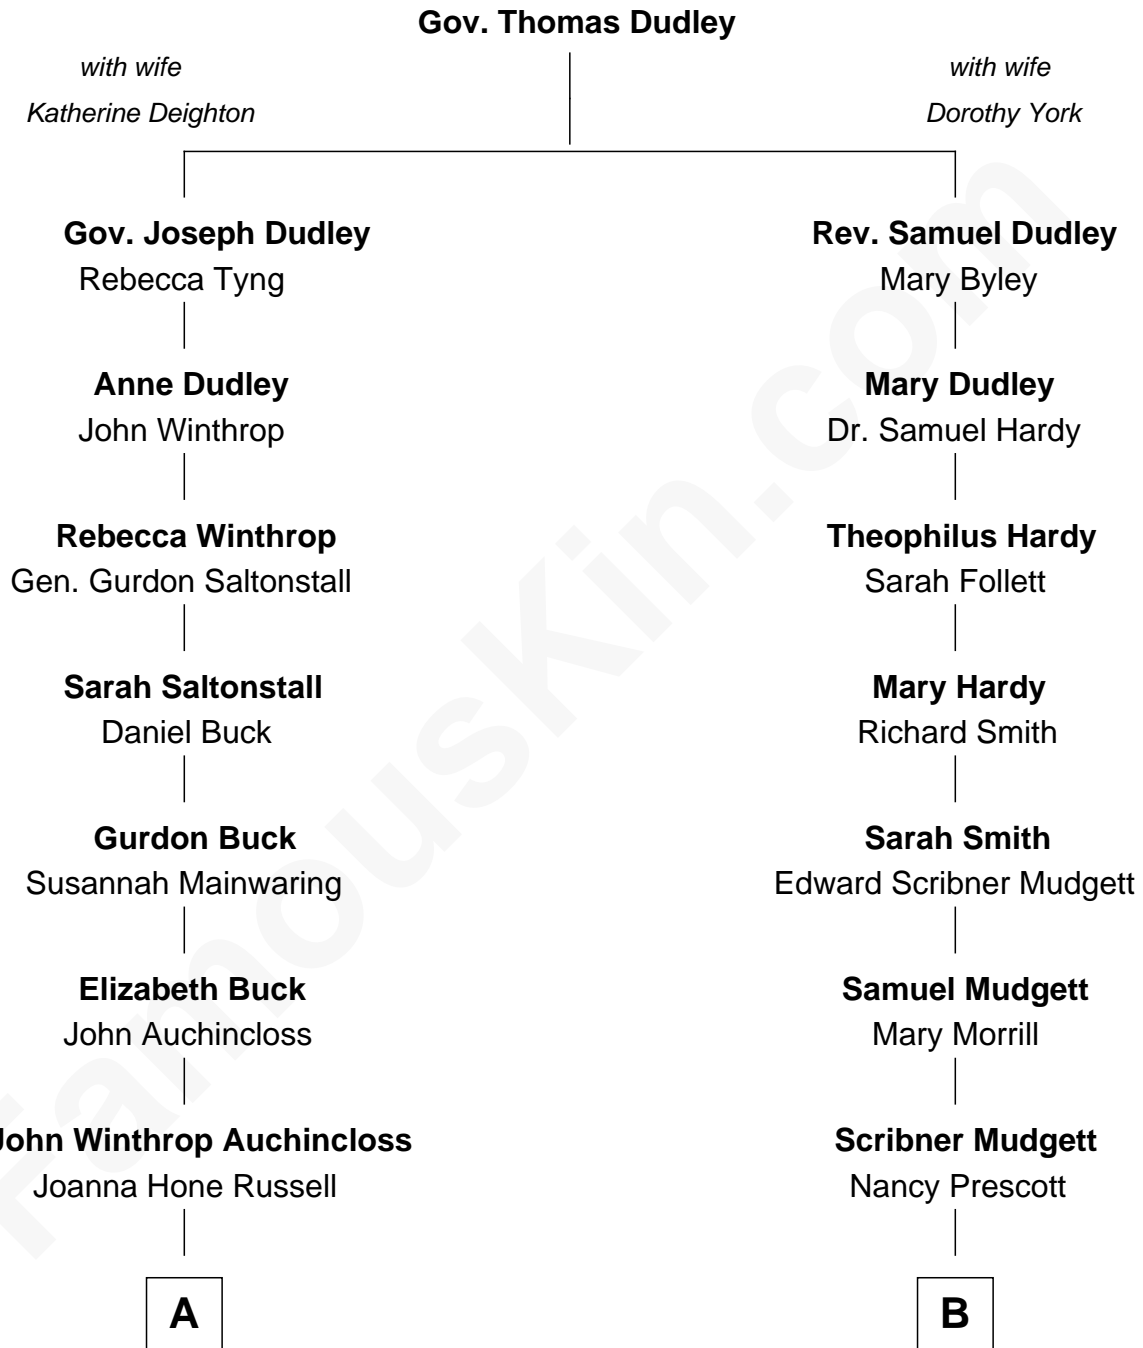

FamousKin.com

Relationship Chart of

Louis Auchincloss

Author

8th cousin of

Dr. H. H. Holmes

Serial Killer aka "Devil in the White City"

A

Joseph Howland Auchincloss

Priscilla Dixon Stanton

Louis Auchincloss

Author

B

Levi Horton Mudgett

Theodate Page Price

Dr. H. H. Holmes

Serial Killer Dr. H. H. Holmes

FamousKin.com