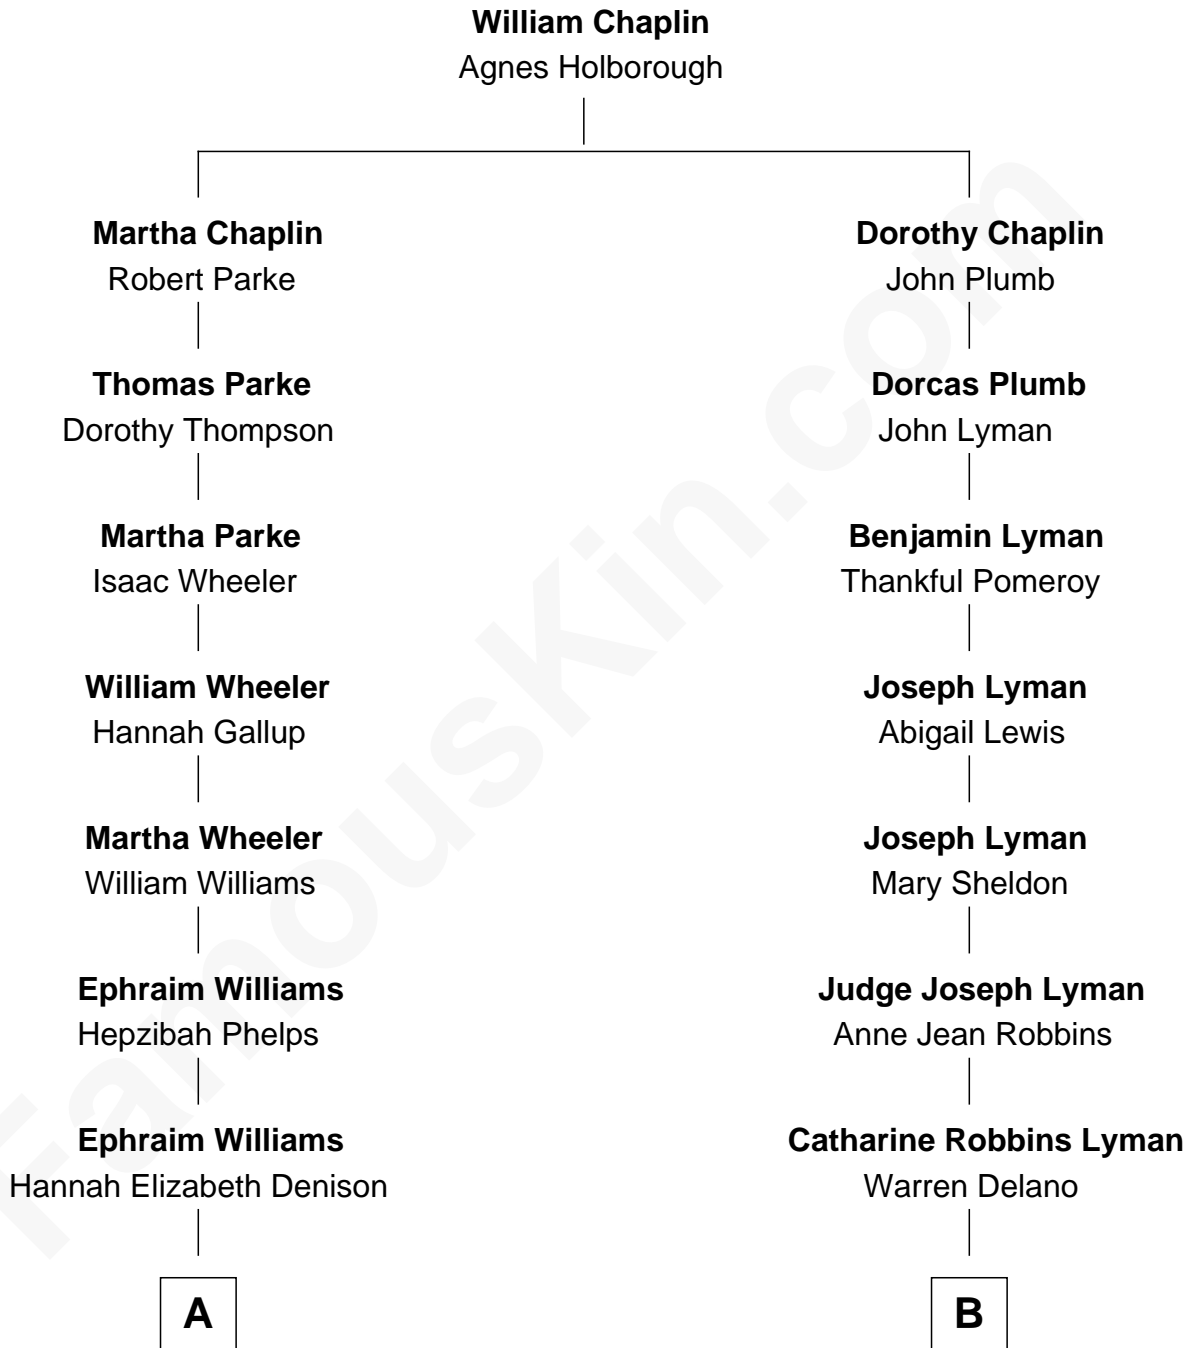

FamousKin.com
Relationship Chart of
Louis Auchincloss
Author

8th cousin 2 times removed of
Franklin D. Roosevelt
32nd U.S. President

FamousKin.com