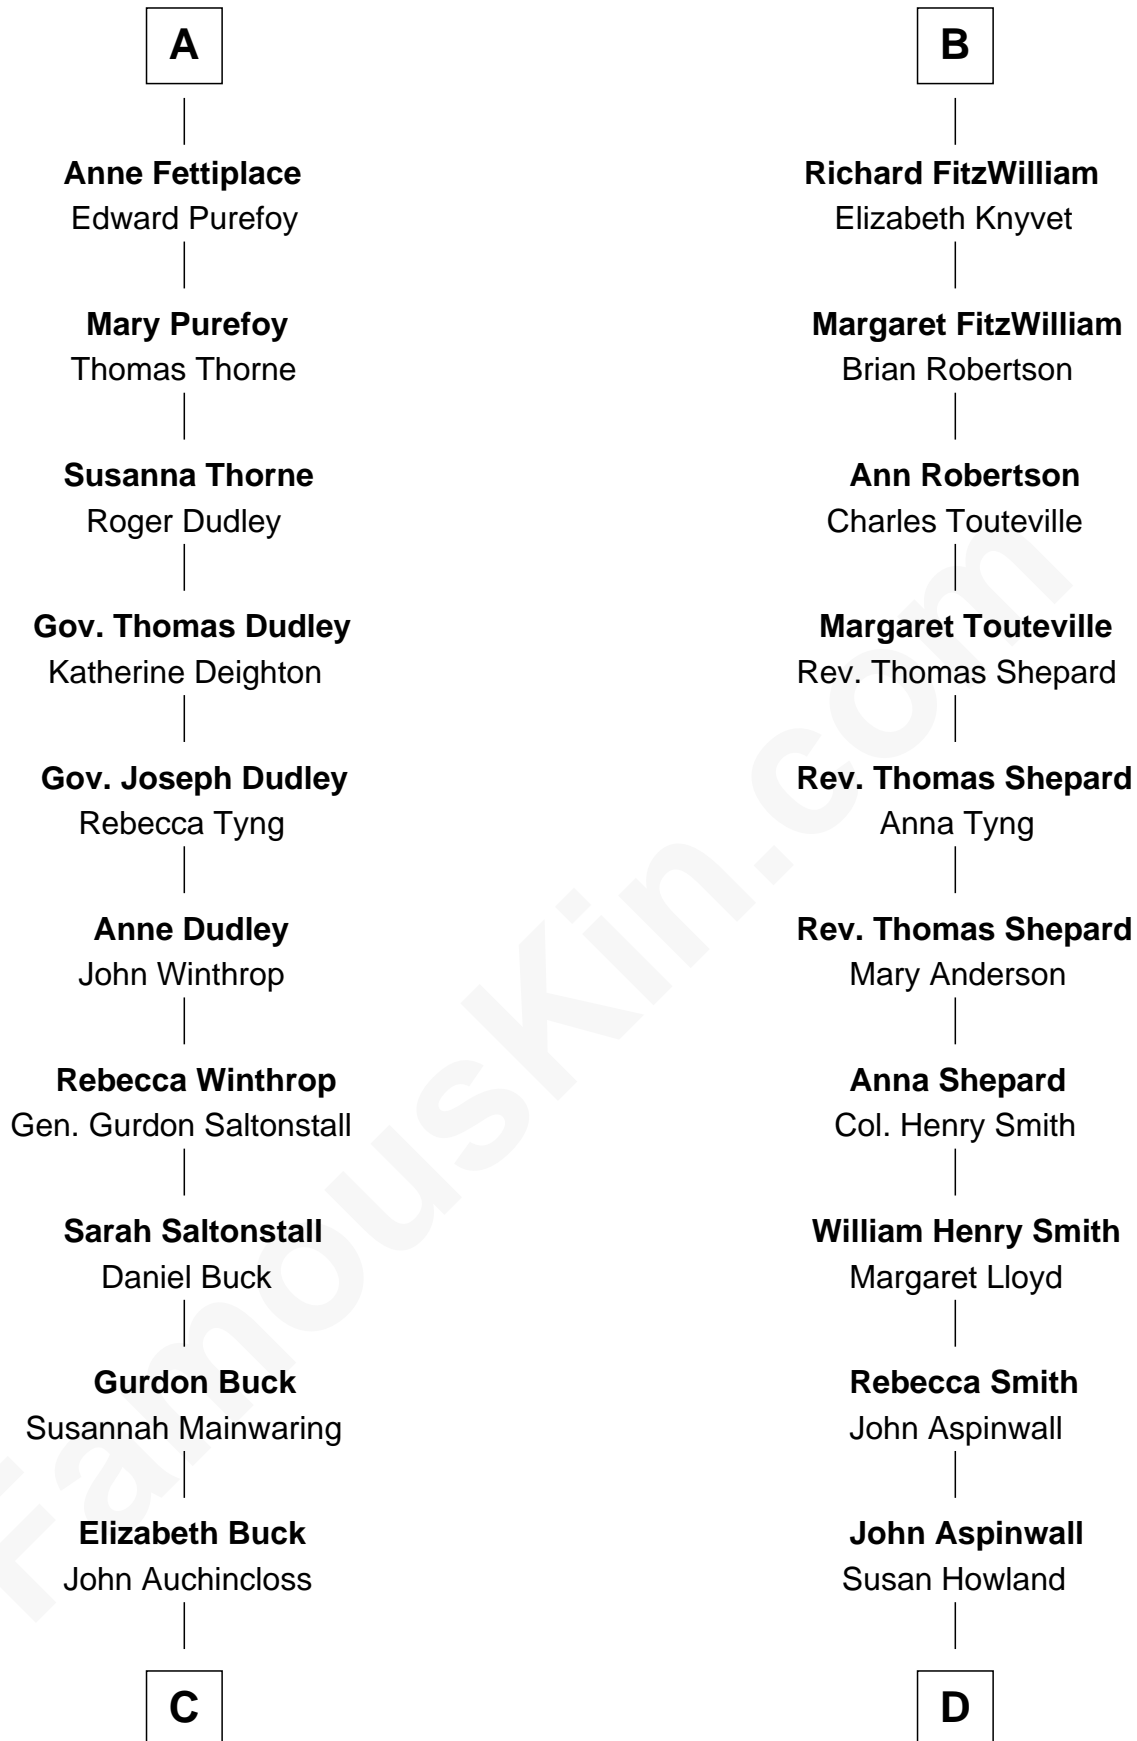

FamousKin.com Relationship Chart of

Louis Auchincloss

Author

19th cousin of

Franklin D. Roosevelt

32nd U.S. President

Sir Thomas de Furnival

FamousKin.com