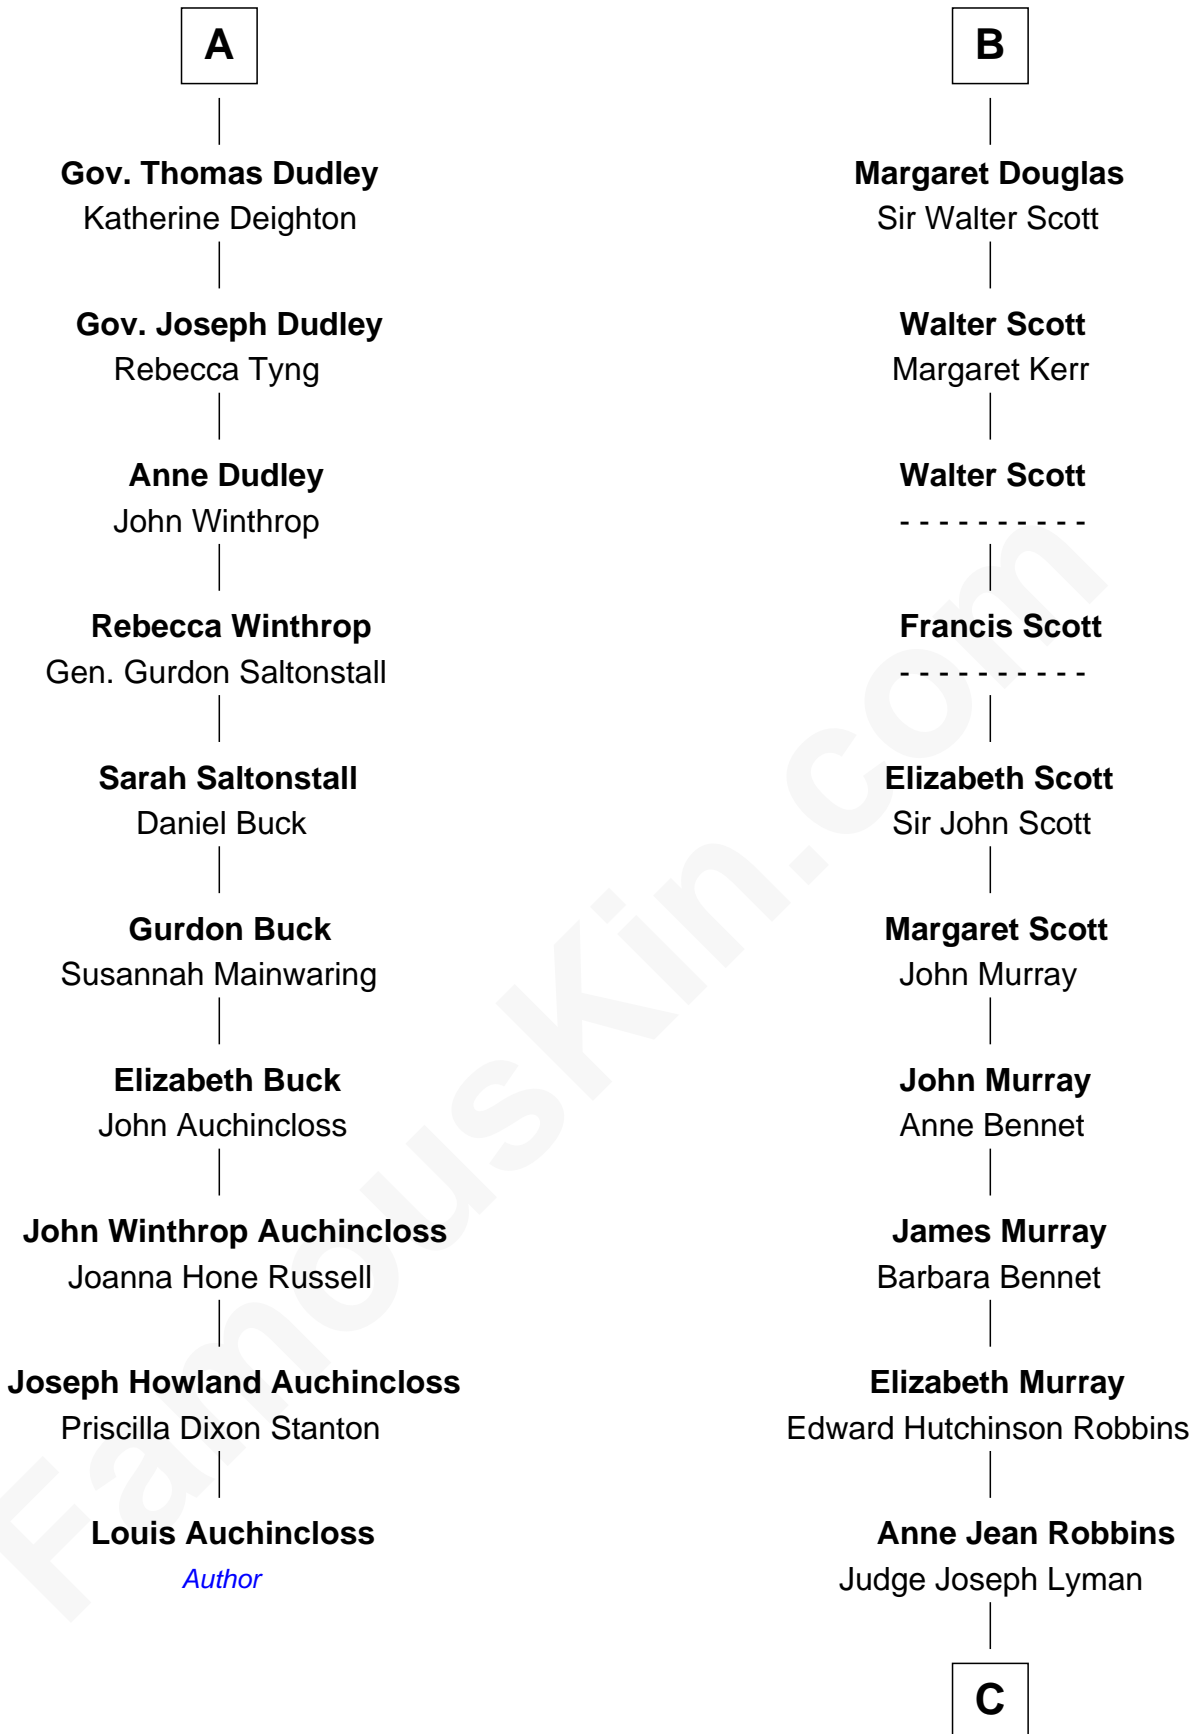

**FamousKin.com**  
**Relationship Chart of**  
**Louis Auchincloss**  
*Author*

16th cousin 3 times removed of  
**Franklin D. Roosevelt**  
*32nd U.S. President*

**Sir Thomas de Holand**  
 Alice Fitzalan

**C**

**Catharine Robbins Lyman**

Warren Delano

**Sara Delano**

James Roosevelt

**Franklin D. Roosevelt**

*32nd U.S. President*

FamousKin.com