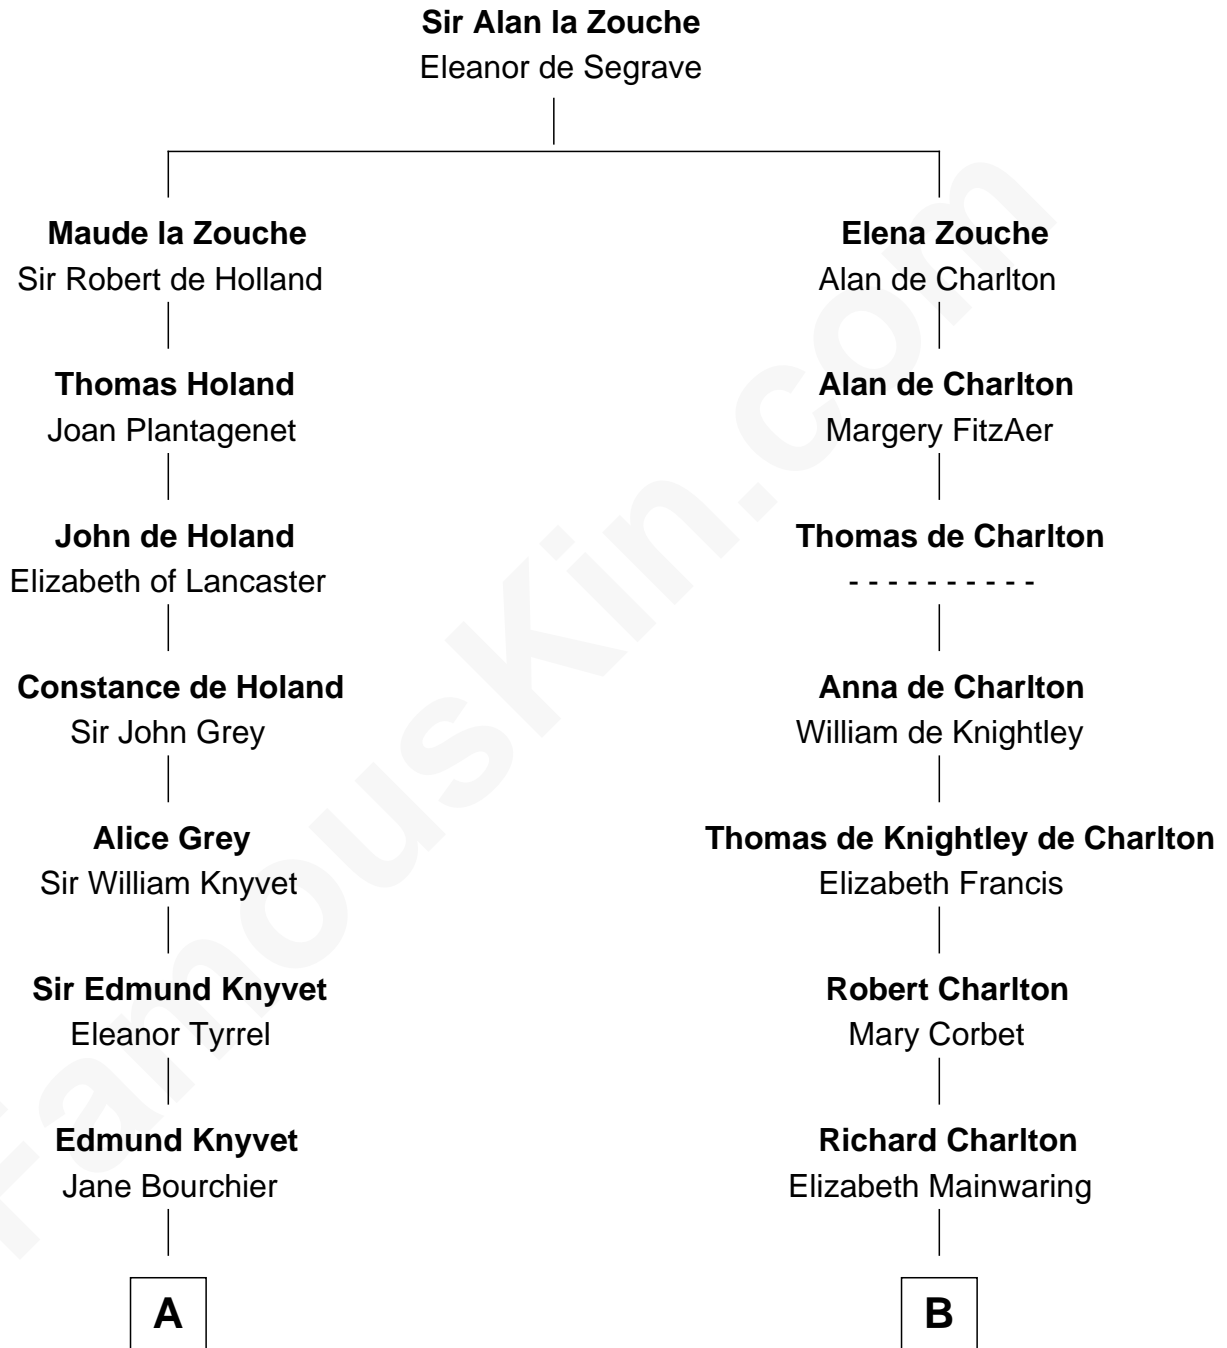

FamousKin.com

Relationship Chart of

Louis Auchincloss

Author

19th cousin 1 time removed of

Alice (Lee) Roosevelt

First Wife of President Theodore Roosevelt

C

John Winthrop Auchincloss

Joanna Hone Russell

Joseph Howland Auchincloss

Priscilla Dixon Stanton

Louis Auchincloss

Author

D

Nathaniel Cabot Lee