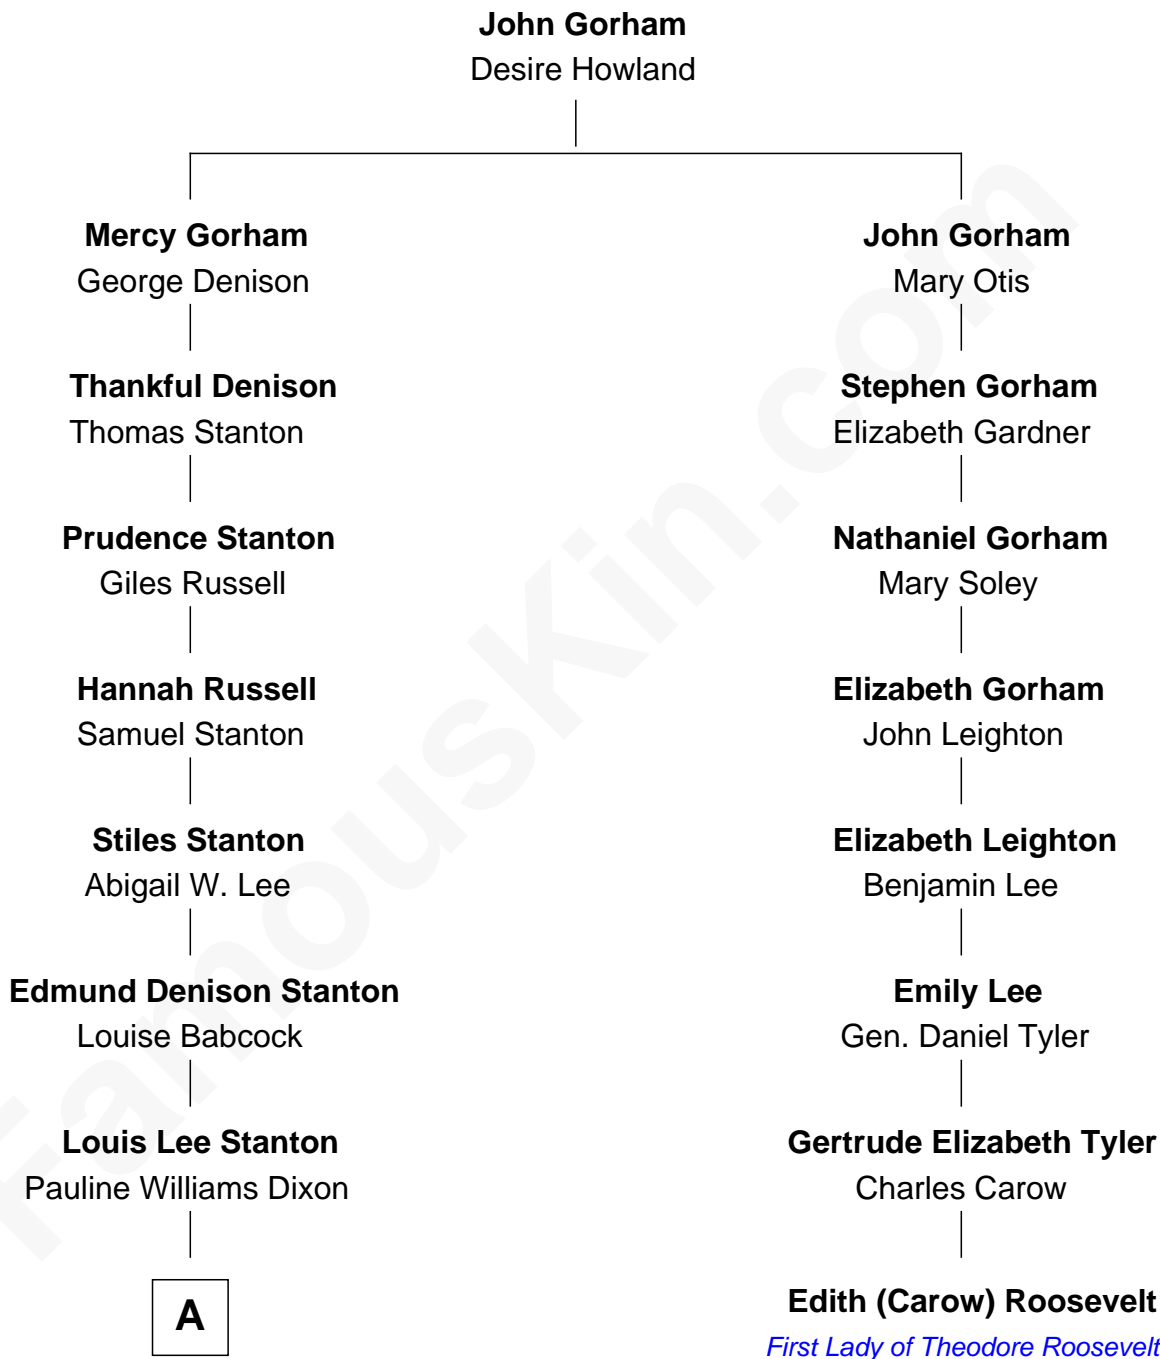

FamousKin.com

Relationship Chart of

Louis Auchincloss

Author

7th cousin 1 time removed of

Edith (Carow) Roosevelt

First Lady of President Theodore Roosevelt

A

Priscilla Dixon Stanton
Joseph Howland Auchincloss

Louis Auchincloss
Author

FamousKin.com