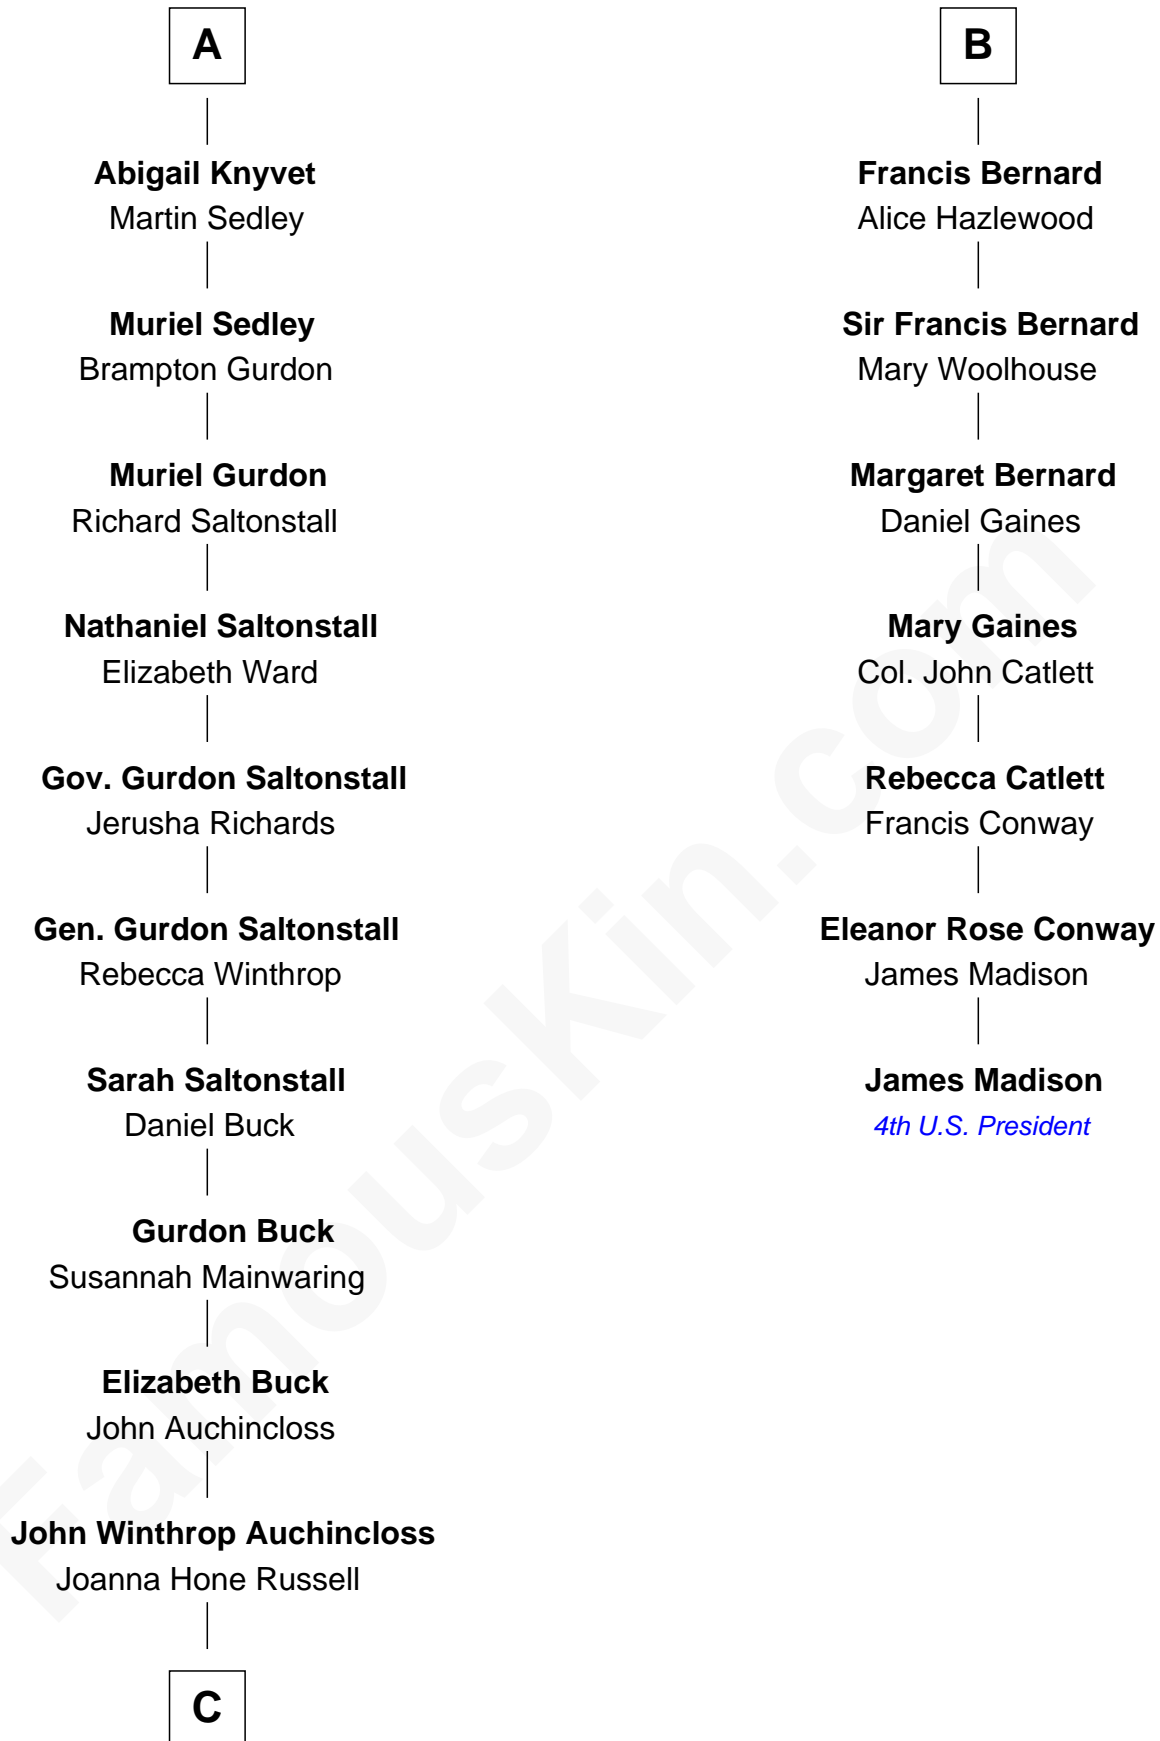

FamousKin.com

Relationship Chart of

Louis Auchincloss

Author

13th cousin 5 times removed of

James Madison

4th U.S. President

Sir William de Ros
Margery de Badlesmere

Thomas de Ros
Beatrice de Stafford

Maud de Roos
John de Welles

Margaret de Ros
Sir Reynold Grey

Margery de Welles
Stephen le Scrope

Sir John Grey
Constance de Holand

John le Scrope
Elizabeth Chaworth

Alice Grey
Sir William Knyvet

Elizabeth le Scrope
Sir Henry le Scrope

Sir Edmund Knyvet
Eleanor Tyrrel

Margaret Scrope
John Bernard

Edmund Knyvet
Jane Bouchier

John Bernard
Margaret Daundelyn

John Knyvet
Agnes Harcourt

John Bernard
Cecily Muscote

A

B

C

—
Joseph Howland Auchincloss

Priscilla Dixon Stanton

—
Louis Auchincloss

Author

FamousKin.com