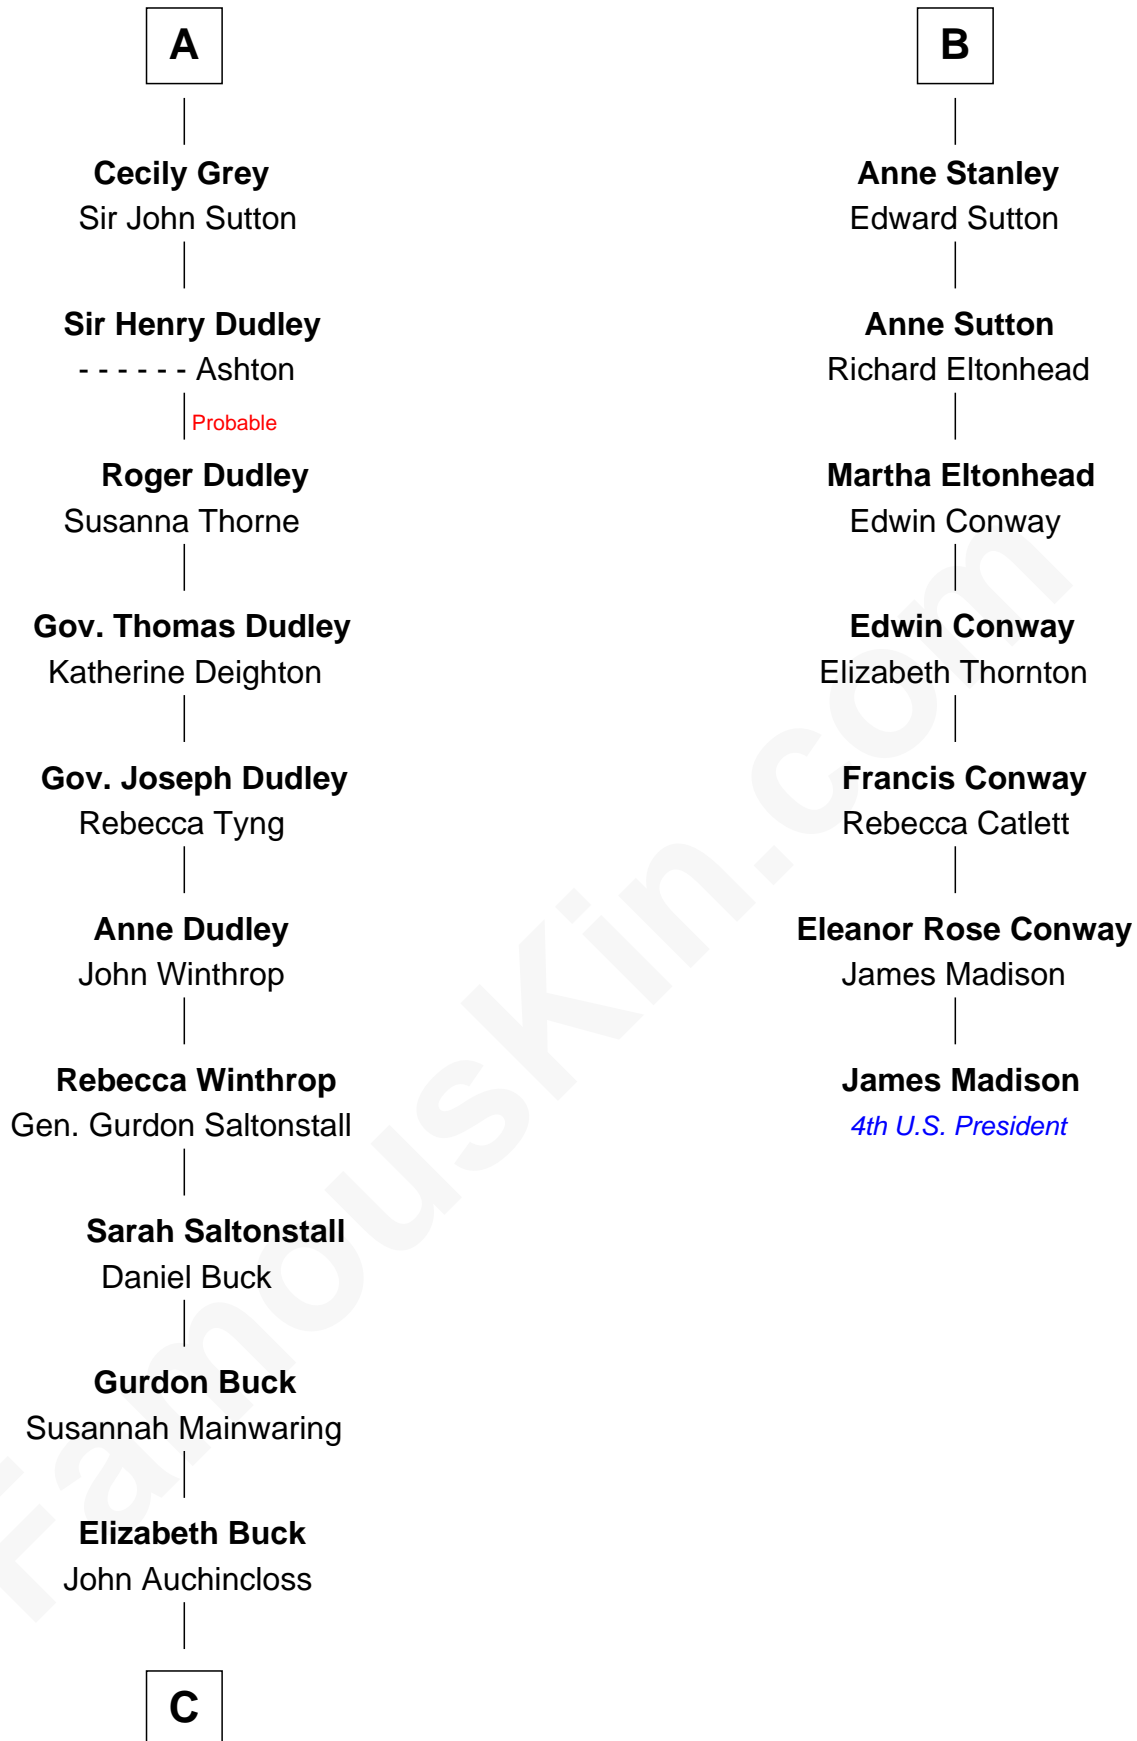

FamousKin.com

Relationship Chart of

Louis Auchincloss

Author

13th cousin 6 times removed of

James Madison

4th U.S. President

Sir John de Harington

Margaret Hill

Elizabeth Harington

William Bonville

William Bonville

Katherine Neville

Cecily Bonville

Thomas Grey

A

Sir John Harington

Katherine Banastre

Sir Nicholas Harington

Isabel English

Sir William Harington

Margaret de Neville

Agnes Harington

Sir Alexander Radcliffe

Isabel Radcliffe

Sir James Harington

Anne Harington

Sir William Stanley

Peter Stanley

Cecily Tarleton

B

C