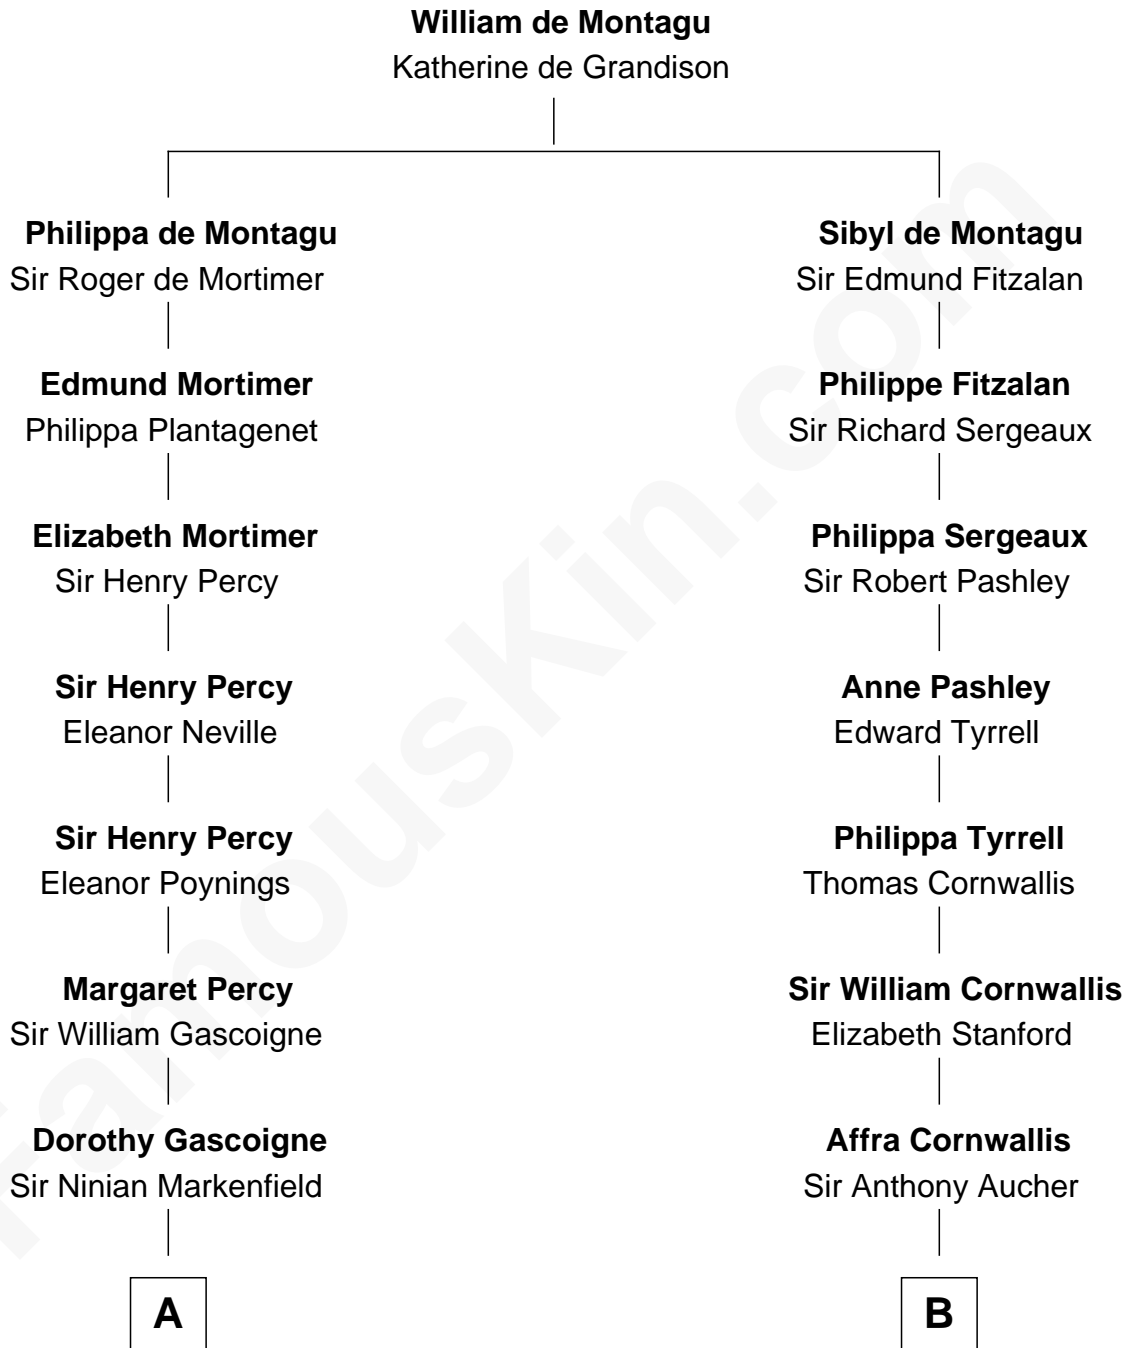

FamousKin.com
Relationship Chart of
Louis Auchincloss
Author

15th cousin 5 times removed of
James Madison
4th U.S. President

C

Elizabeth Buck
John Auchincloss

John Winthrop Auchincloss
Joanna Hone Russell

Joseph Howland Auchincloss
Priscilla Dixon Stanton

Louis Auchincloss
Author

FamousKin.com