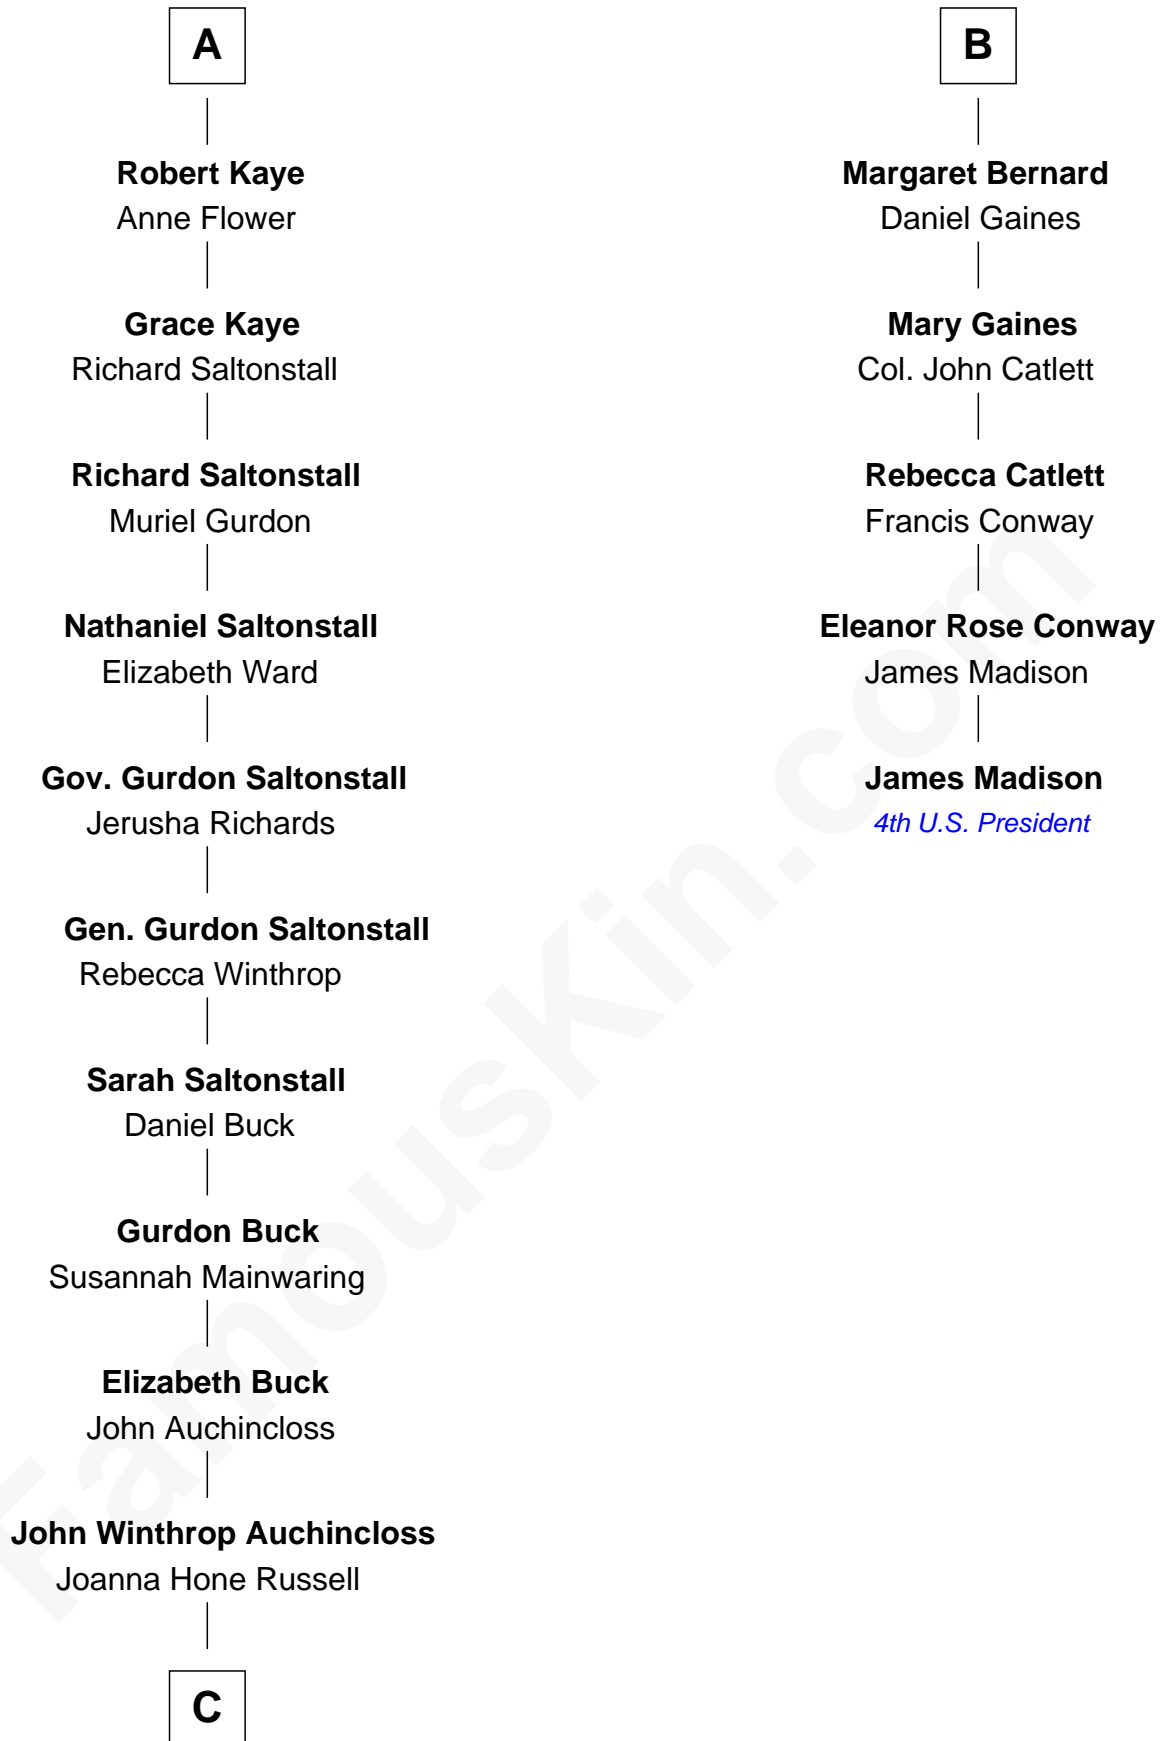

FamousKin.com

Relationship Chart of

Louis Auchincloss

Author

11th cousin 7 times removed of

James Madison

4th U.S. President

Margaret de Stafford

Sir Ralph Neville

C

—
Joseph Howland Auchincloss

Priscilla Dixon Stanton

—
Louis Auchincloss

Author

FamousKin.com