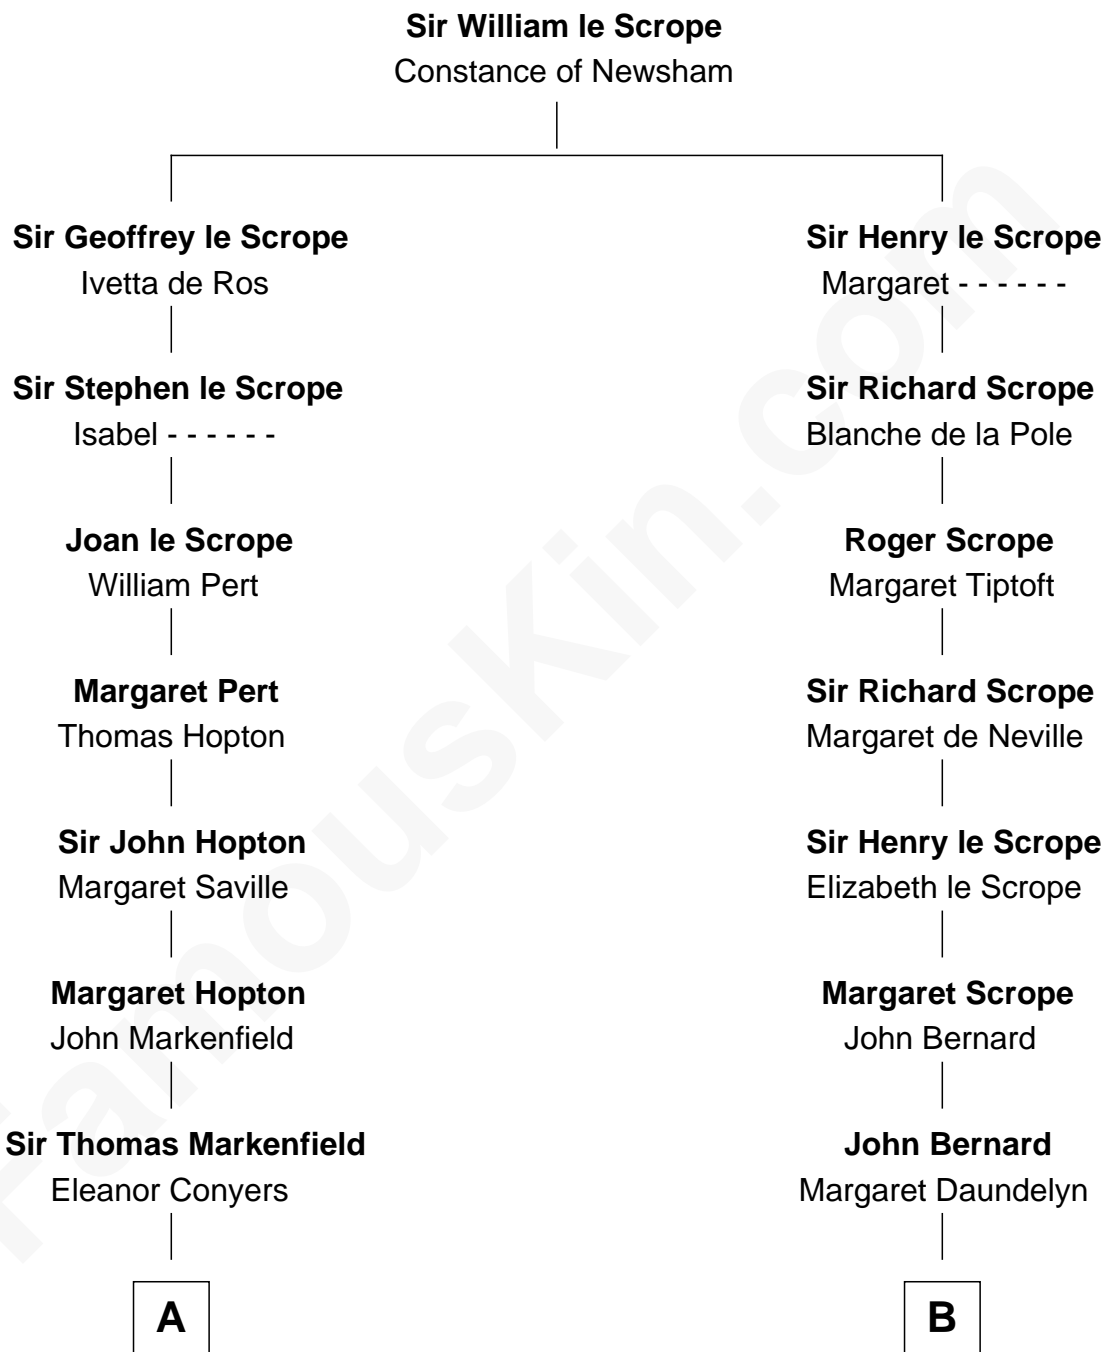

FamousKin.com
Relationship Chart of
Louis Auchincloss
Author

14th cousin 7 times removed of
James Madison
4th U.S. President

C

—
Gurdon Buck

Susannah Mainwaring

—
Elizabeth Buck

John Auchincloss

—
John Winthrop Auchincloss

Joanna Hone Russell

—
Joseph Howland Auchincloss

Priscilla Dixon Stanton

—
Louis Auchincloss

Author

FamousKin.com