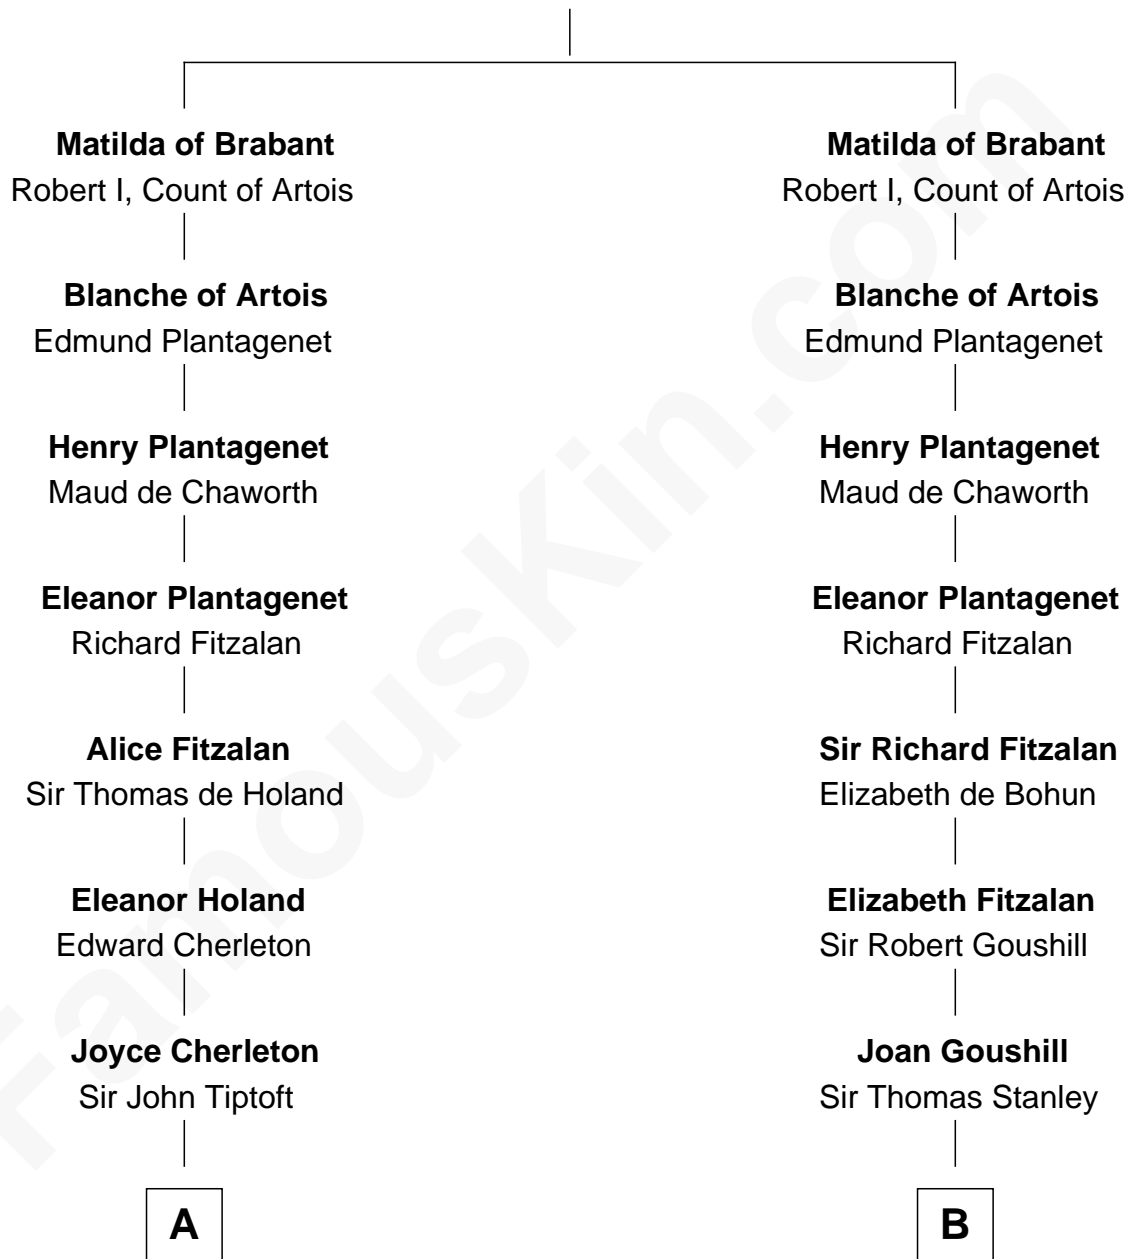

FamousKin.com
Relationship Chart of
Louis Auchincloss
Author

17th cousin 4 times removed of
James Madison
4th U.S. President

Henry II, Duke of Brabant
 Marie of Hohenstaufen

C

Gurdon Buck
Susannah Mainwaring

Elizabeth Buck
John Auchincloss

John Winthrop Auchincloss
Joanna Hone Russell

Joseph Howland Auchincloss
Priscilla Dixon Stanton

Louis Auchincloss
Author

FamousKin.com