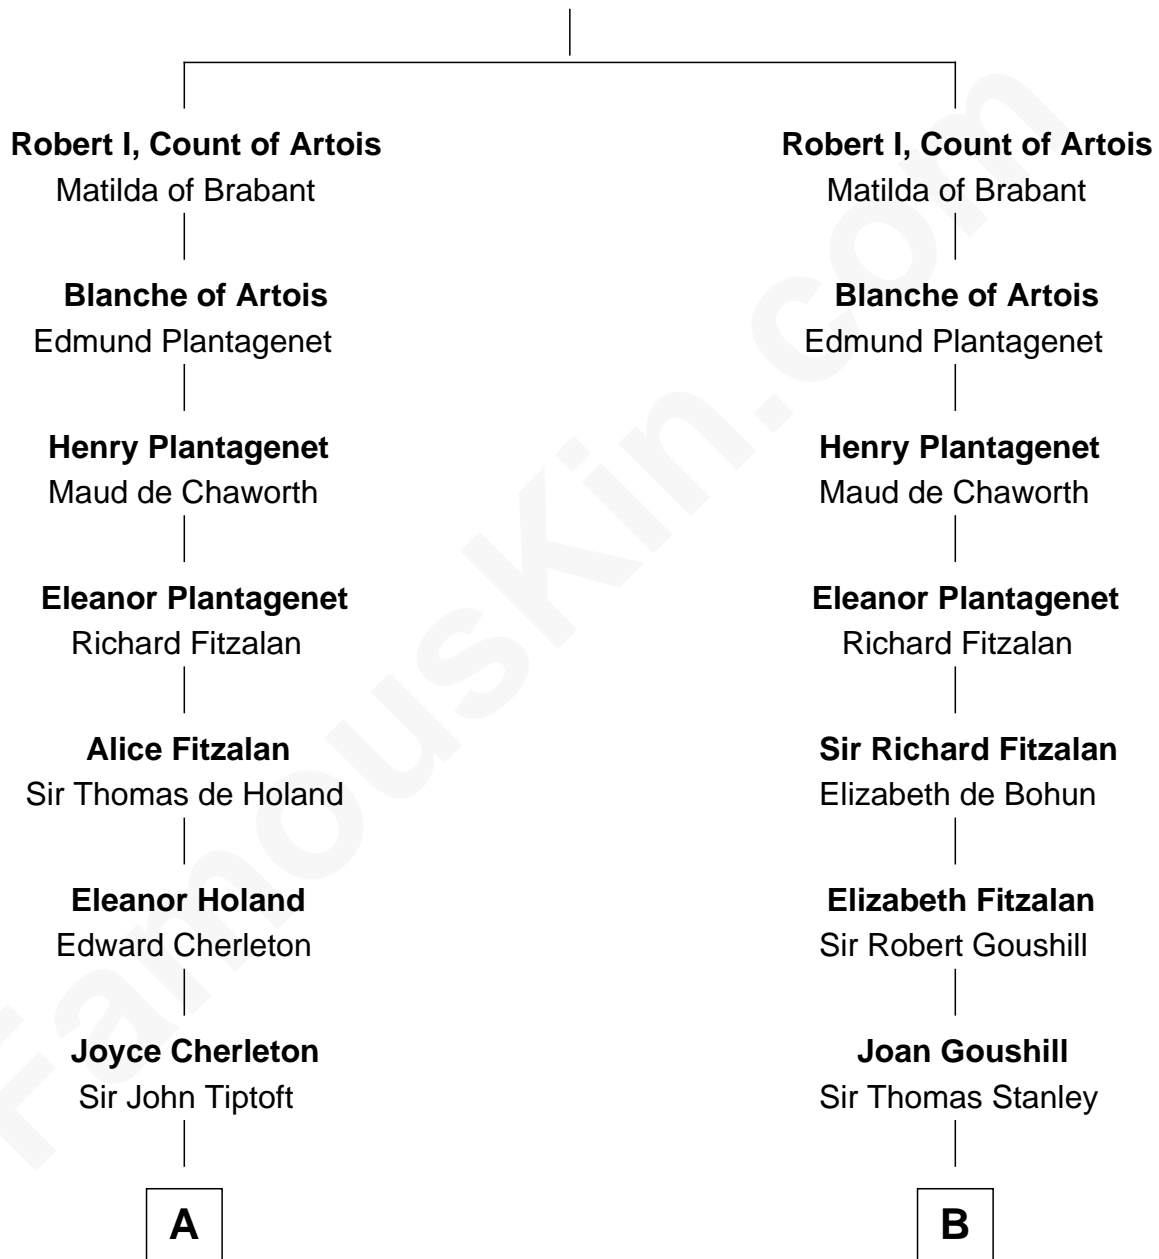

FamousKin.com
Relationship Chart of
Louis Auchincloss
Author

17th cousin 4 times removed of

James Madison
4th U.S. President

Louis VIII, King of France
 Blanche of Castile

C

—
Gurdon Buck

Susannah Mainwaring

—
Elizabeth Buck

John Auchincloss

—
John Winthrop Auchincloss

Joanna Hone Russell

—
Joseph Howland Auchincloss

Priscilla Dixon Stanton

—
Louis Auchincloss

Author