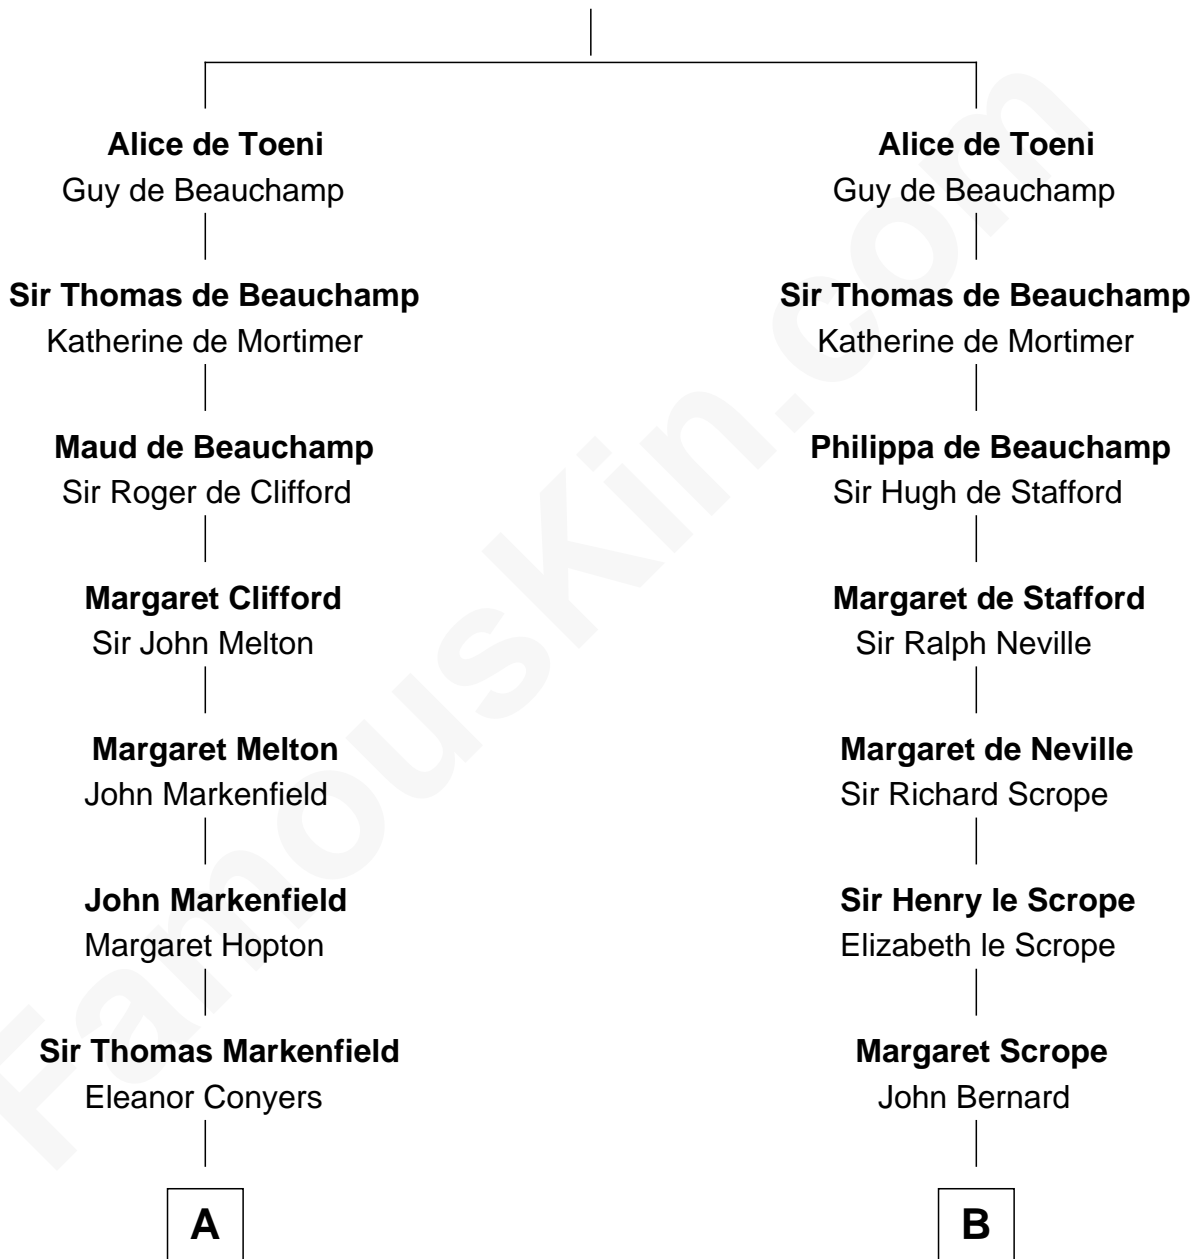

FamousKin.com

Relationship Chart of

Louis Auchincloss

Author

15th cousin 6 times removed of

James Madison

4th U.S. President

Ralph VII de Toeni

Mary - - - - -

C

Gurdon Buck
Susannah Mainwaring

Elizabeth Buck
John Auchincloss

John Winthrop Auchincloss
Joanna Hone Russell

Joseph Howland Auchincloss
Priscilla Dixon Stanton

Louis Auchincloss
Author

FamousKin.com