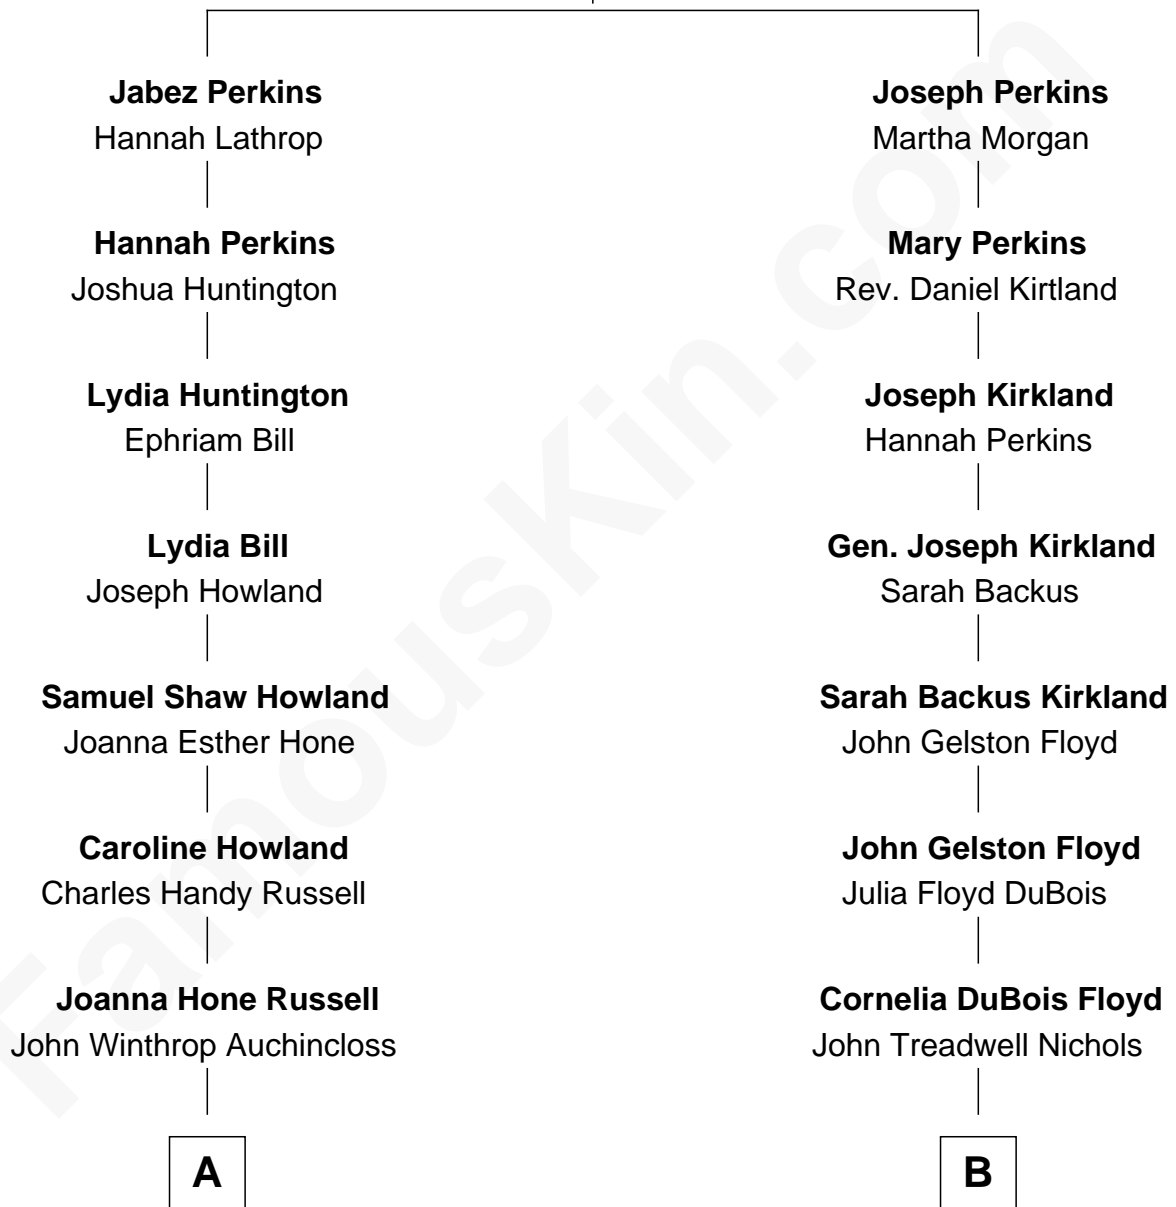

FamousKin.com Relationship Chart of

Louis Auchincloss

Author

8th cousin of

Bill Weld

68th Governor of Massachusetts

Jacob Perkins
Elizabeth Whipple

A

Joseph Howland Auchincloss

Priscilla Dixon Stanton

Louis Auchincloss

Author

B

Mary Blake Nichols

David Weld

Bill Weld

68th Governor of Massachusetts

FamousKin.com