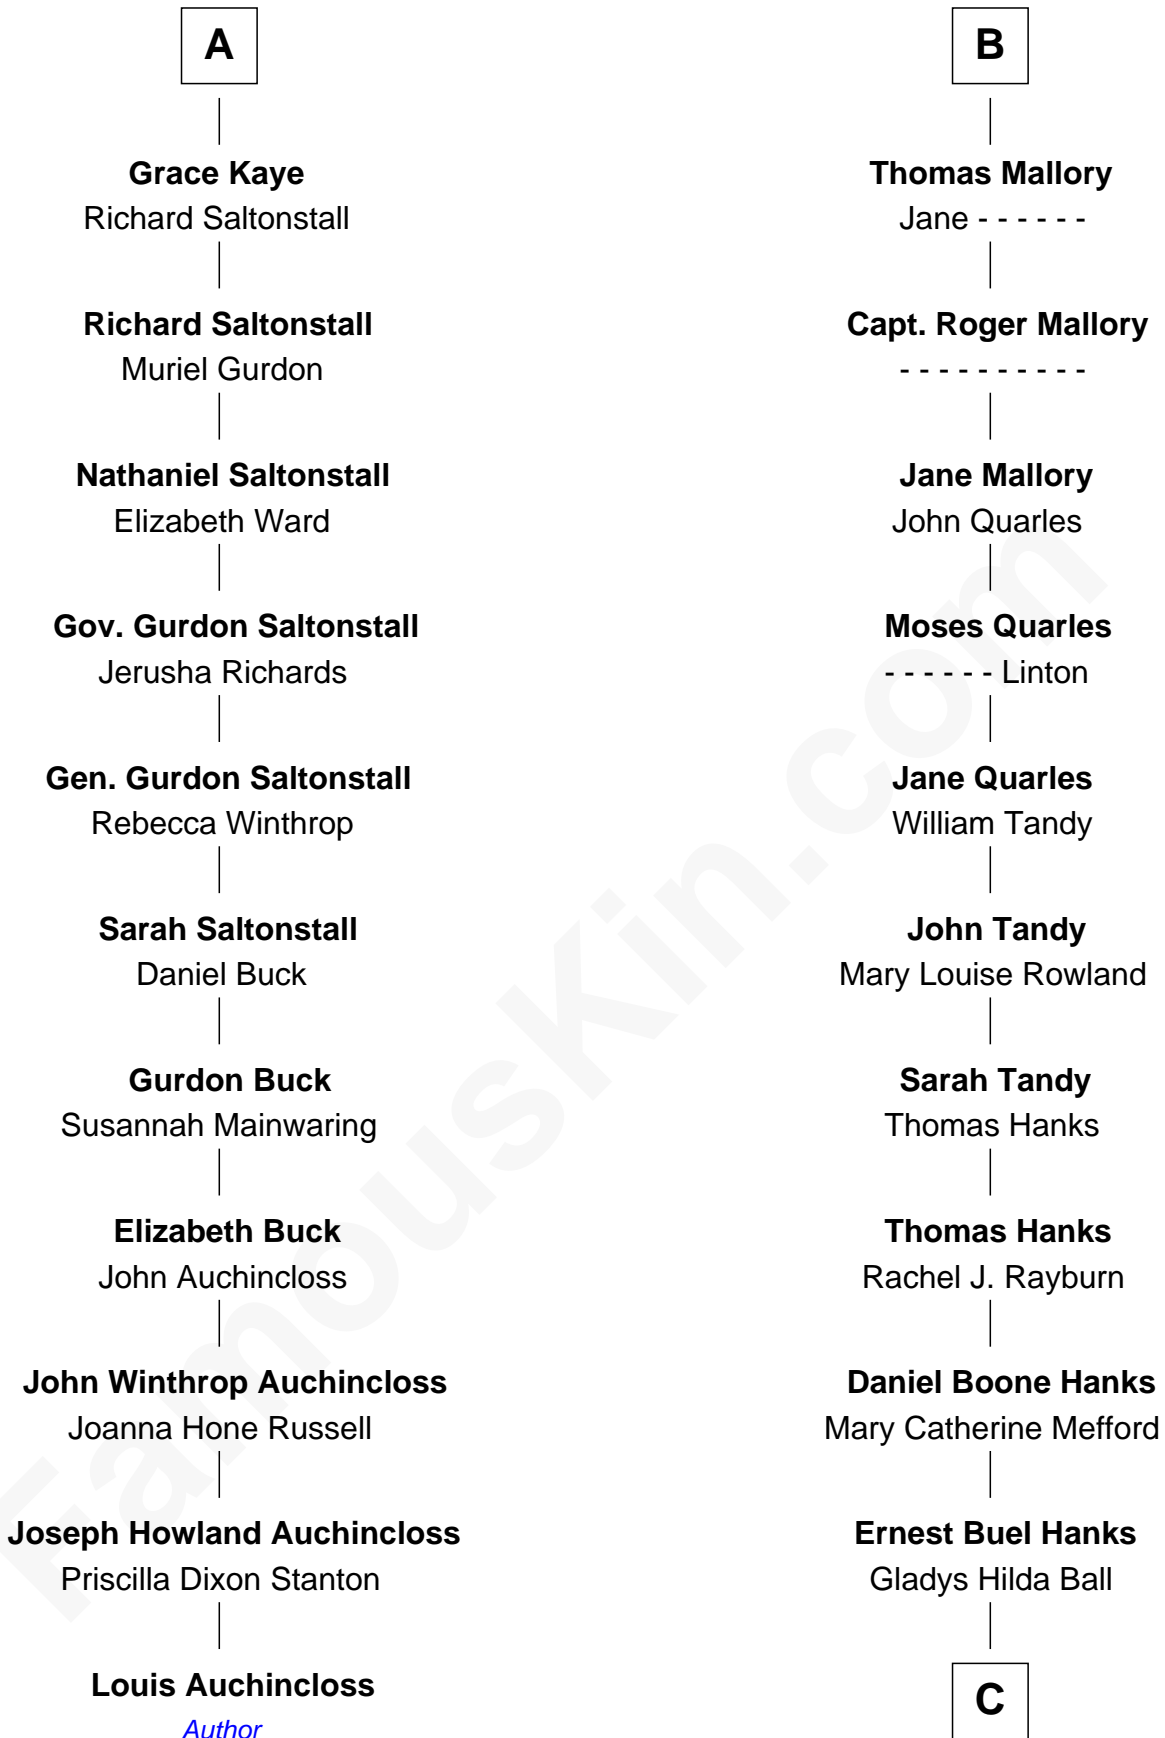

## Relationship Chart of

### Louis Auchincloss

Author

17th cousin 1 time removed of

**Tom Hanks**

Movie Actor

**Henry FitzHugh**

Elizabeth Grey

**C**

Amos Mefford Hanks

Janet Marylyn Frager

Tom Hanks

*Movie Actor*

FamousKin.com