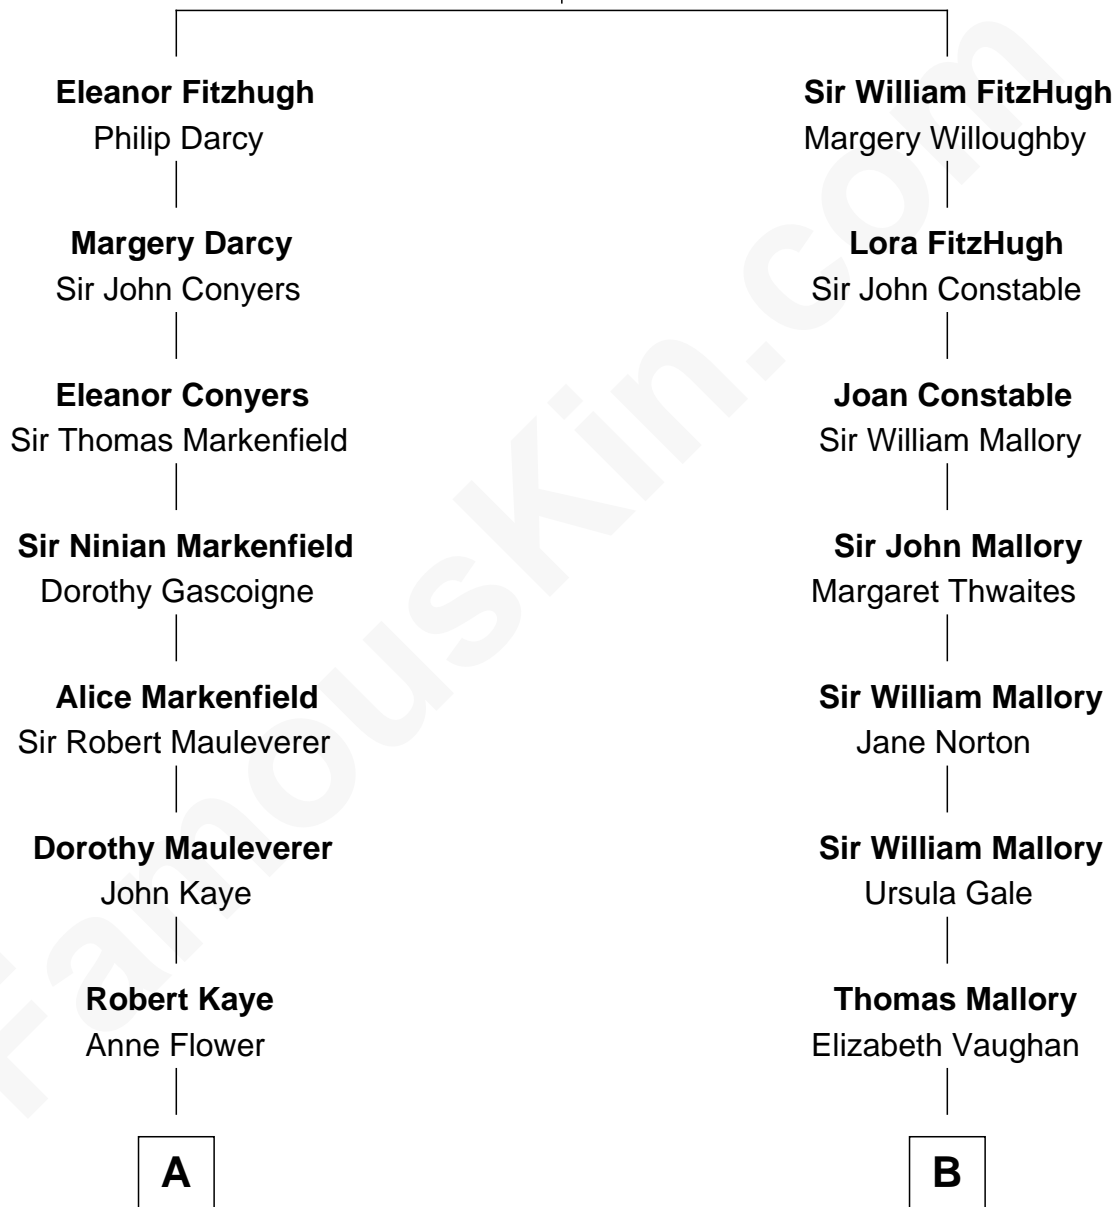

## Relationship Chart of

### Louis Auchincloss

Author

17th cousin 1 time removed of

**Tom Hanks**

Movie Actor

**Henry FitzHugh**

Elizabeth Grey

**C**

Amos Mefford Hanks

Janet Marylyn Frager

Tom Hanks

*Movie Actor*

FamousKin.com