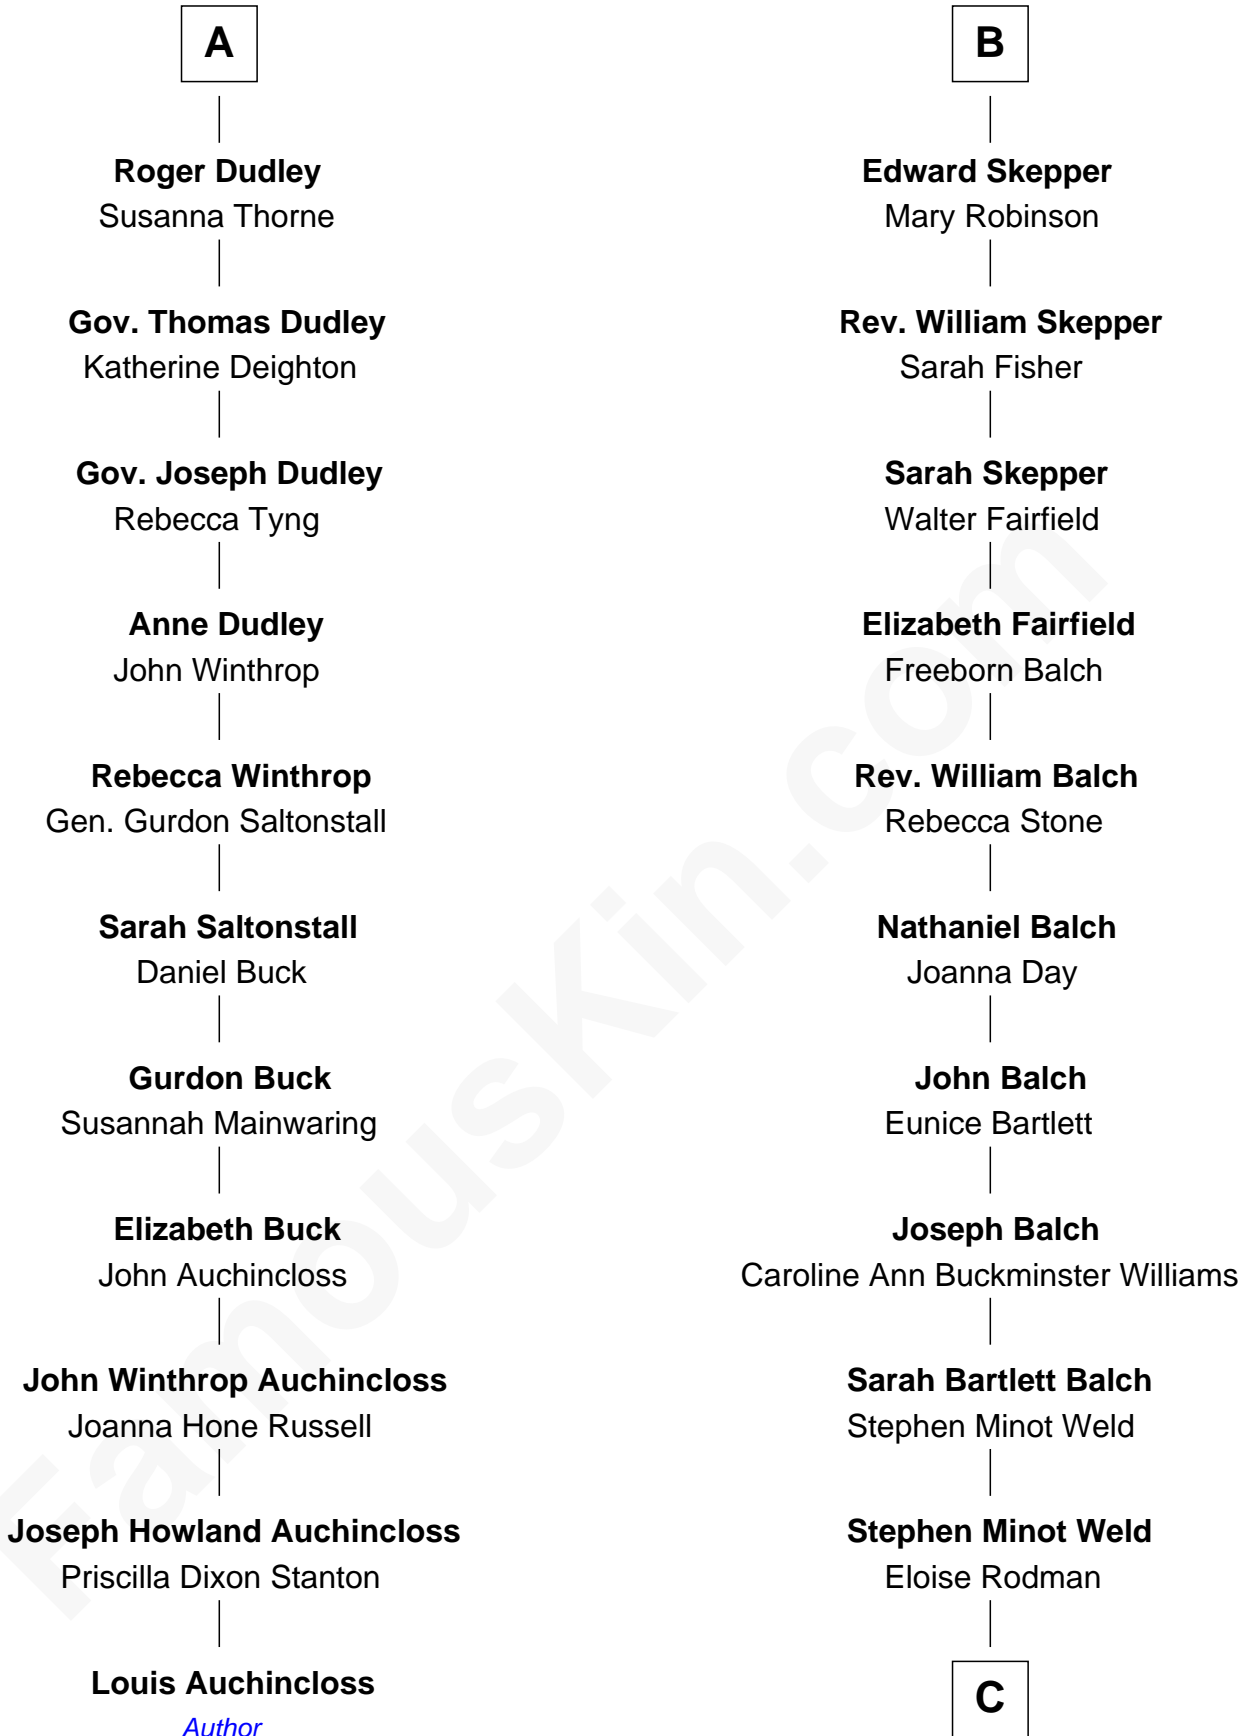

FamousKin.com

Relationship Chart of

Louis Auchincloss

Author

17th cousin 2 times removed of

Tuesday Weld

TV and Movie Actress

Sir Philip le Despencer

Sir Martin de la See

Joan de la See

Sir Piers Hildyard

Isabel Hildyard

Ralph Legard

Joan Ledgard

Richard Skepper

B

C

Edward Motley Weld

Sarah Lothrop King

Lothrop Motley Weld

Yosene Balfour Ker

Tuesday Weld

TV and Movie Actress

FamousKin.com