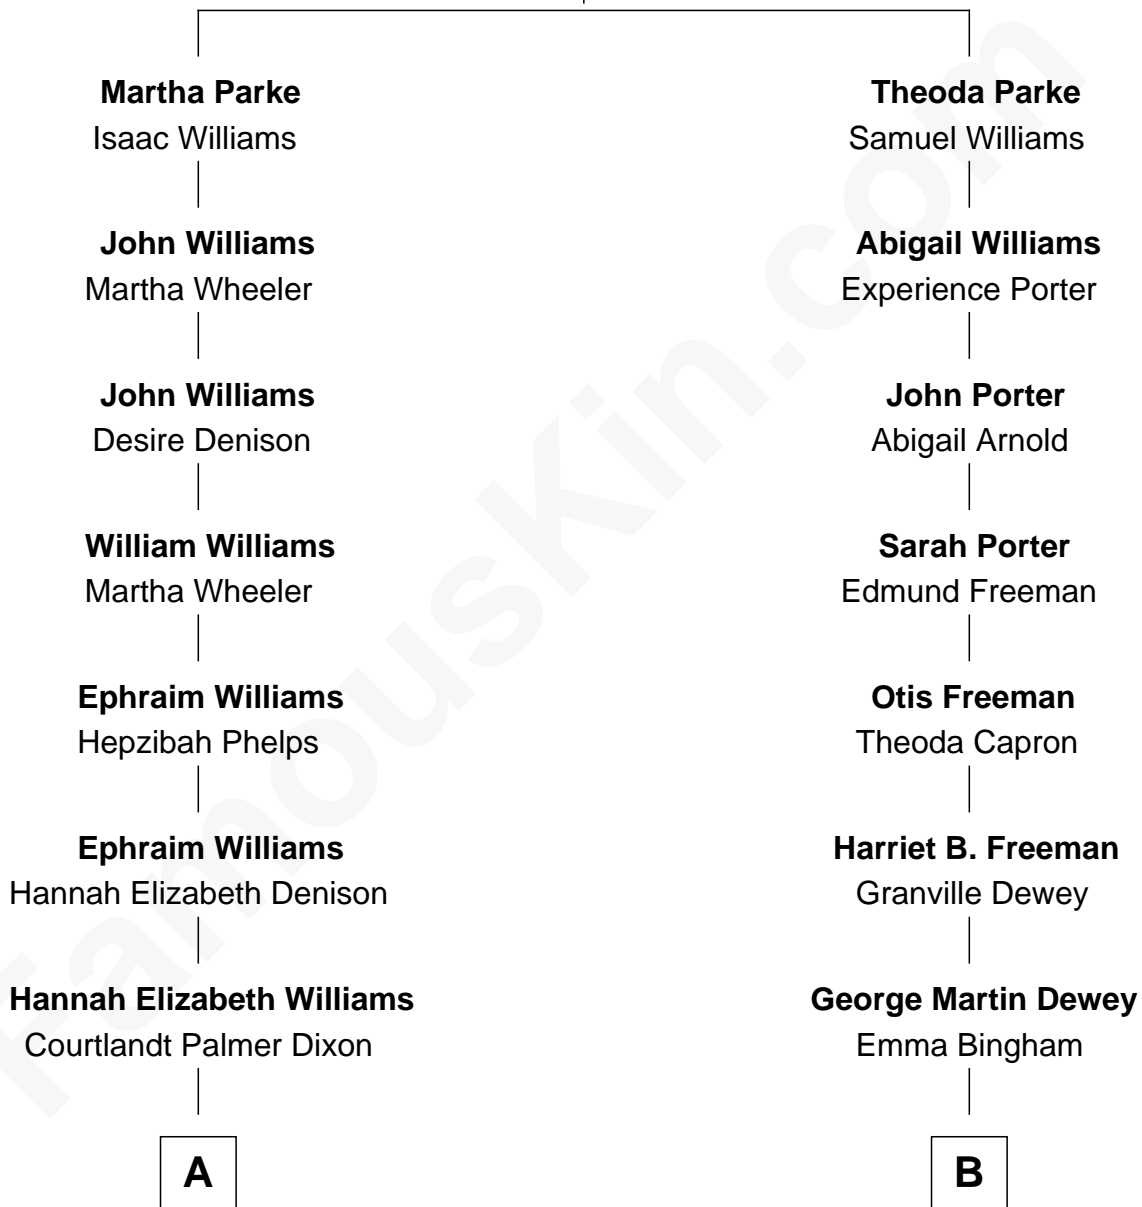

FamousKin.com
Relationship Chart of
Louis Auchincloss

Author

8th cousin 1 time removed of

Thomas Edmund Dewey
47th Governor of New York

William Parke
 Martha Holgrave

FamousKin.com