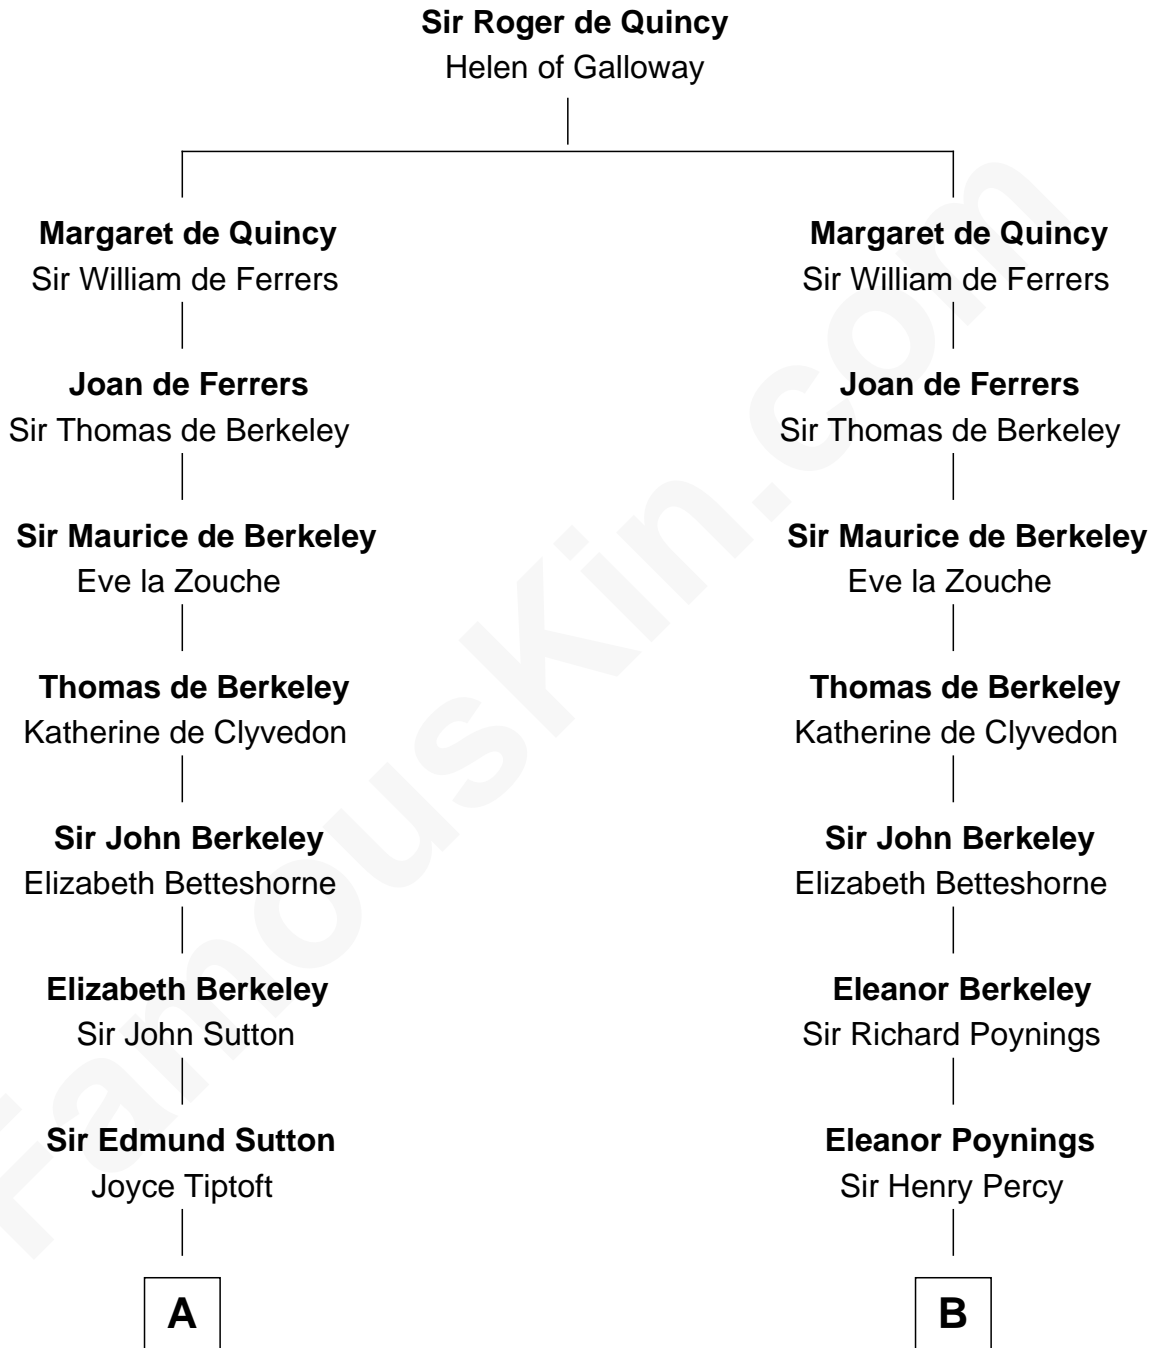

FamousKin.com
Relationship Chart of
Louis Auchincloss
Author

20th cousin 1 time removed of
Leverett Saltonstall
55th Governor of Massachusetts

C

Elizabeth Buck
John Auchincloss

John Winthrop Auchincloss
Joanna Hone Russell

Joseph Howland Auchincloss
Priscilla Dixon Stanton

Louis Auchincloss
Author

D

Dr. Nathaniel Saltonstall
Anna White

Leverett Saltonstall
Mary Elizabeth Sanders

Leverett Saltonstall
Rose Smith Lee

Richard Middlecott Saltonstall
Eleanor Brooks

Leverett Saltonstall
55th Governor of Massachusetts