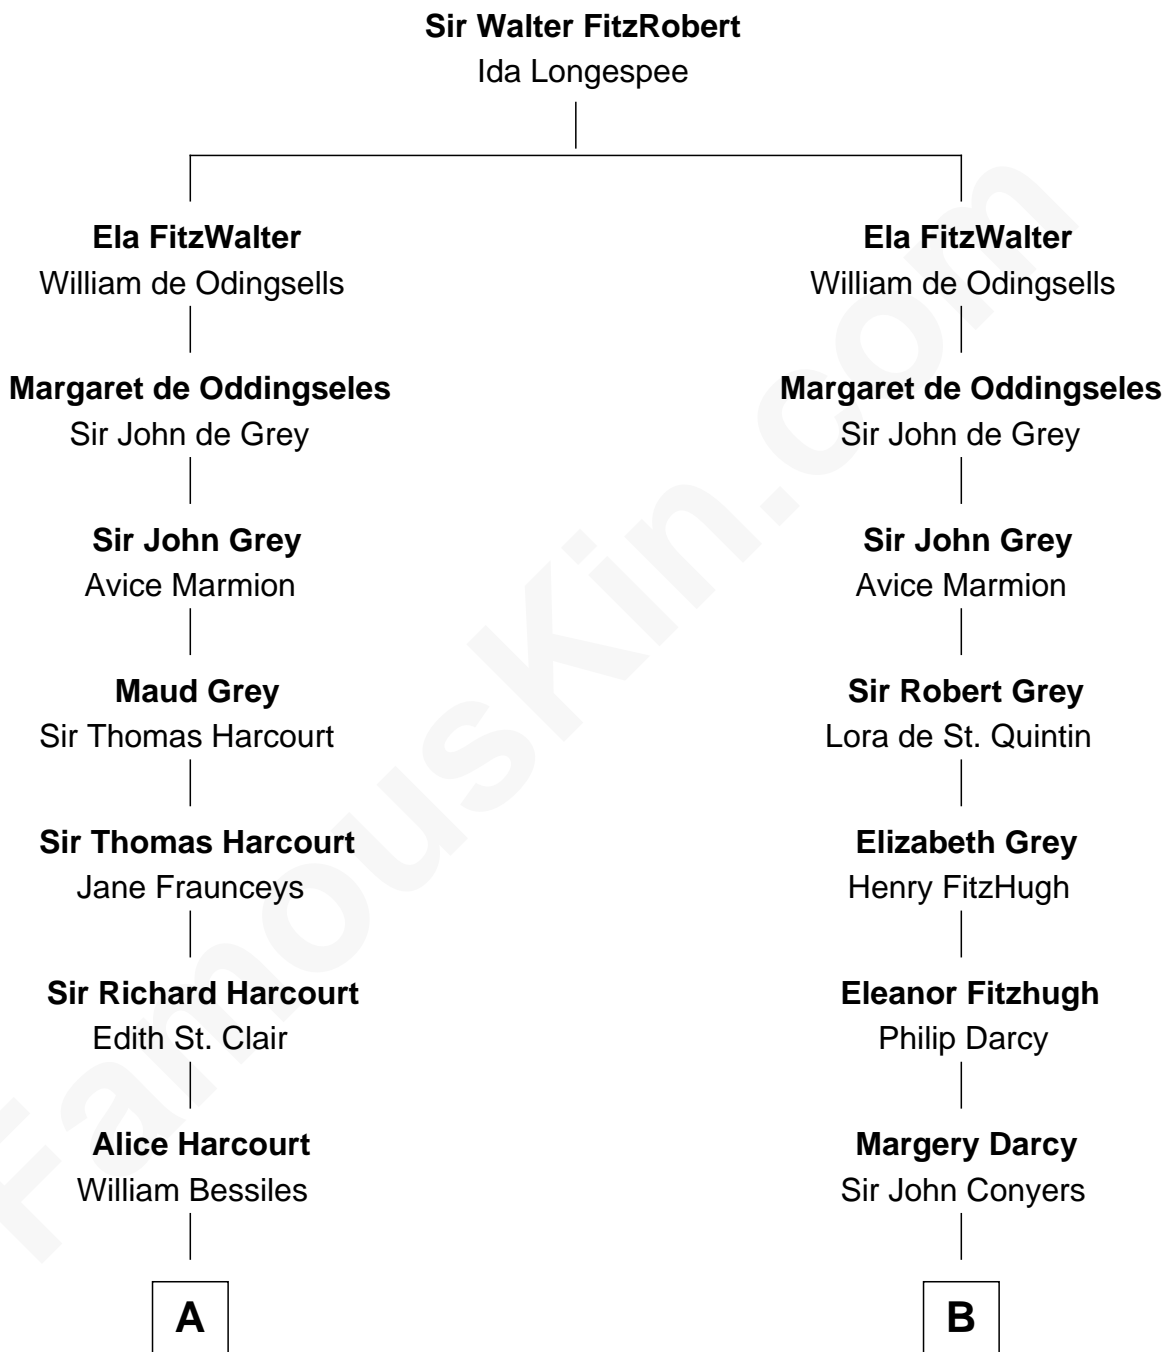

**FamousKin.com**  
**Relationship Chart of**  
**Louis Auchincloss**  
*Author*

20th cousin 1 time removed of  
**Leverett Saltonstall**  
*55th Governor of Massachusetts*

**C**

**Elizabeth Buck**  
John Auchincloss

**John Winthrop Auchincloss**  
Joanna Hone Russell

**Joseph Howland Auchincloss**  
Priscilla Dixon Stanton

**Louis Auchincloss**  
*Author*

**D**

**Dr. Nathaniel Saltonstall**  
Anna White

**Leverett Saltonstall**  
Mary Elizabeth Sanders

**Leverett Saltonstall**  
Rose Smith Lee

**Richard Middlecott Saltonstall**  
Eleanor Brooks

**Leverett Saltonstall**  
*55th Governor of Massachusetts*