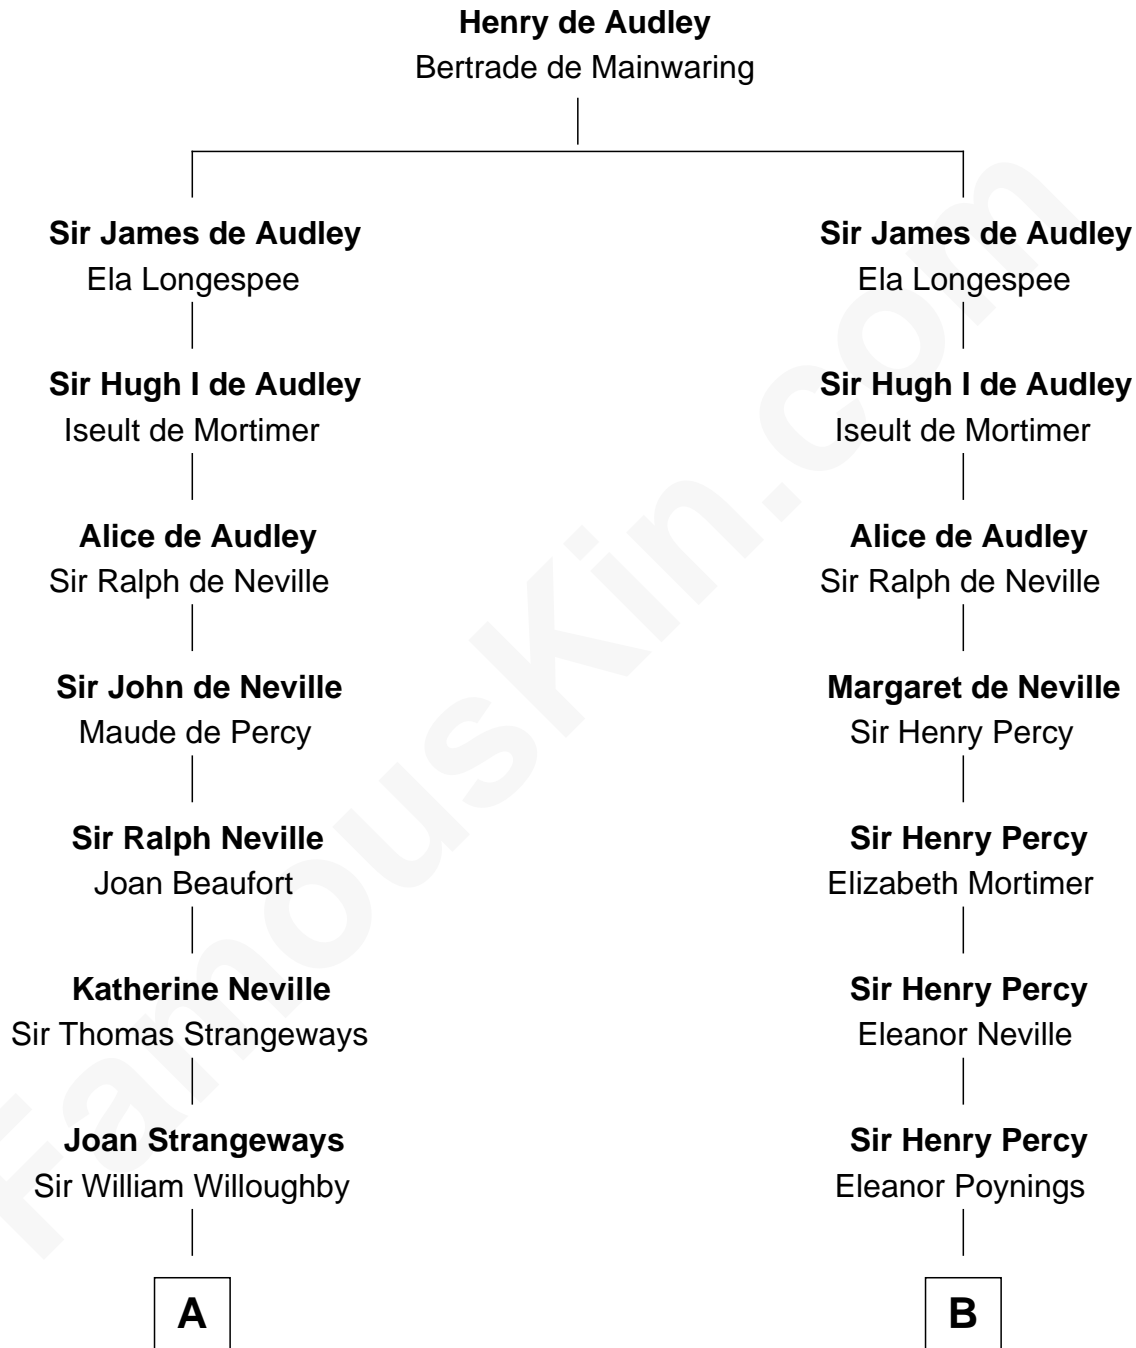

FamousKin.com
Relationship Chart of
Louis Auchincloss
Author

20th cousin 1 time removed of
Leverett Saltonstall
55th Governor of Massachusetts

C

Elizabeth Buck
John Auchincloss

John Winthrop Auchincloss
Joanna Hone Russell

Joseph Howland Auchincloss
Priscilla Dixon Stanton

Louis Auchincloss
Author

D

Dr. Nathaniel Saltonstall
Anna White

Leverett Saltonstall
Mary Elizabeth Sanders

Leverett Saltonstall
Rose Smith Lee

Richard Middlecott Saltonstall
Eleanor Brooks

Leverett Saltonstall
55th Governor of Massachusetts