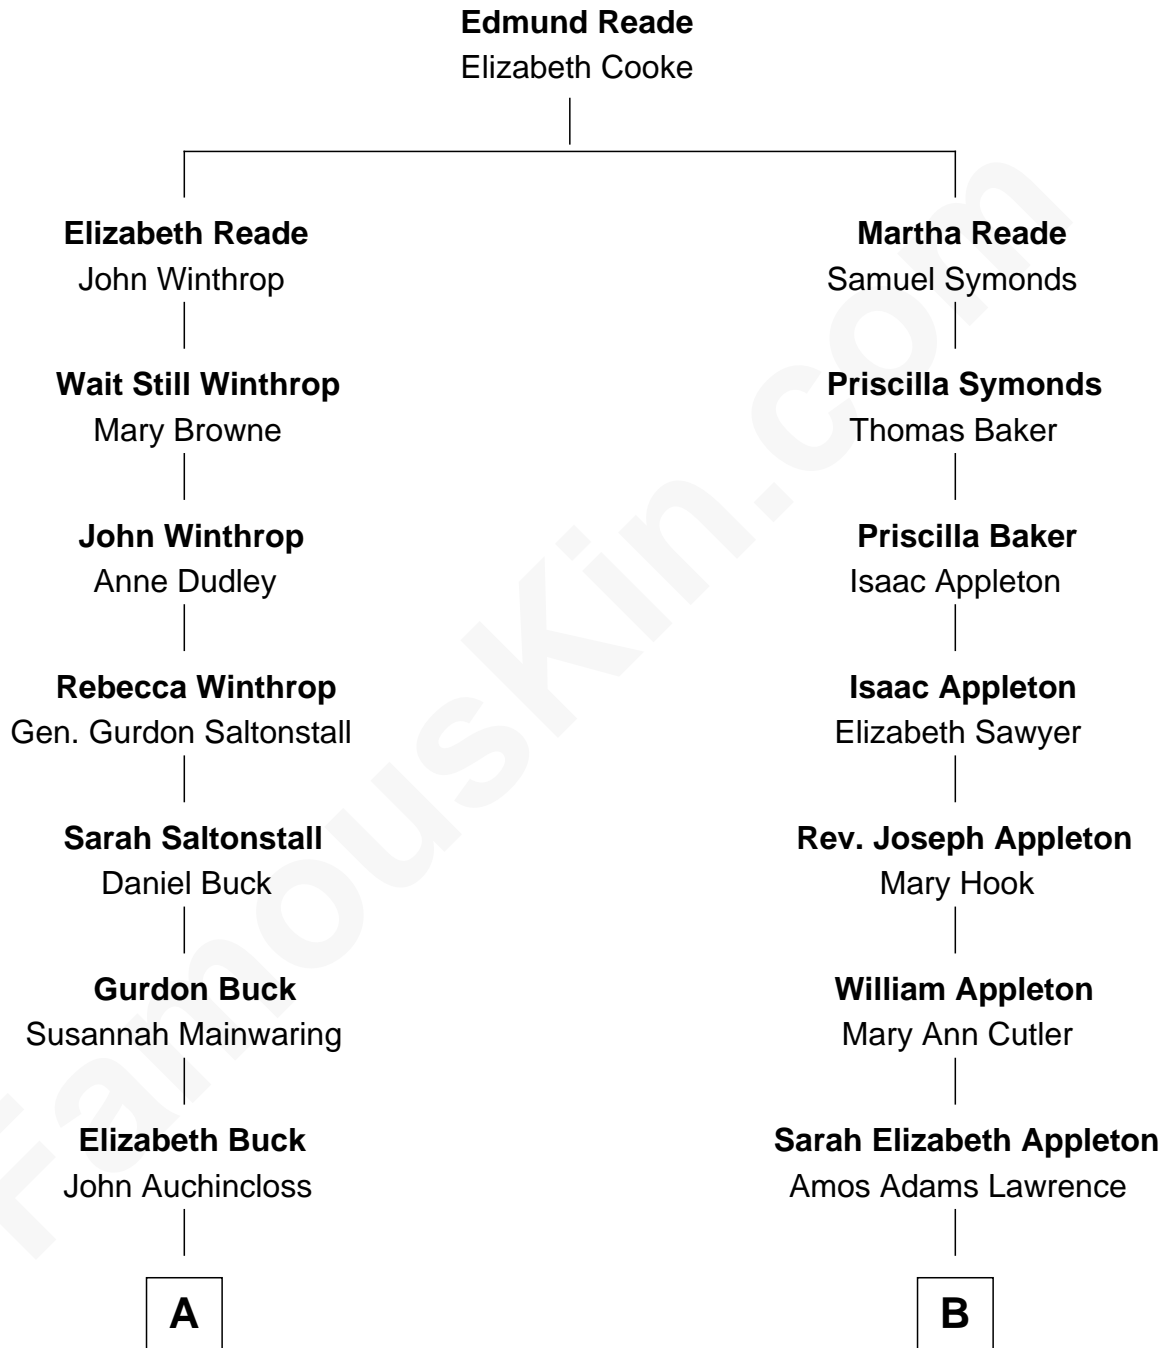

# FamousKin.com Relationship Chart of

**Louis Auchincloss**

*Author*

9th cousin of

**Leverett Saltonstall**

*55th Governor of Massachusetts*

FamousKin.com