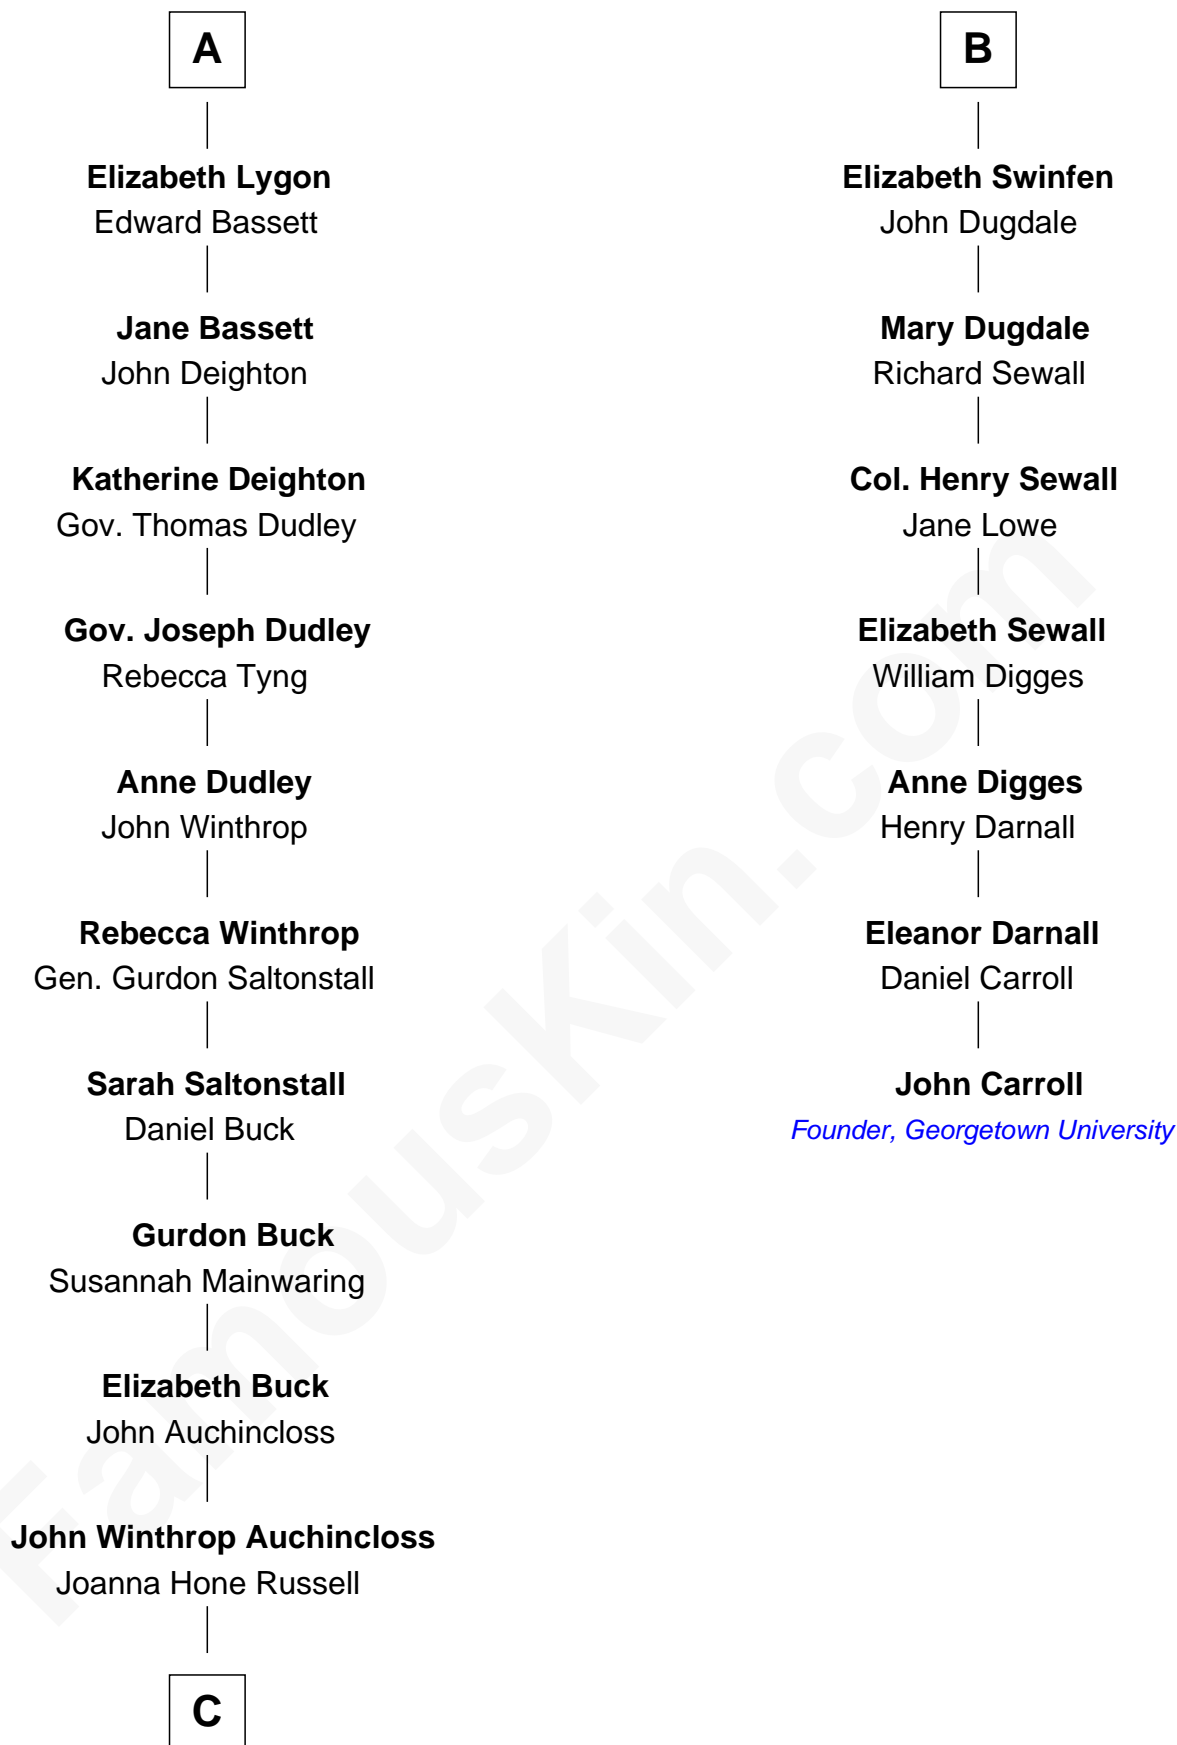

## Relationship Chart of

### Louis Auchincloss

Author

13th cousin 5 times removed of

### John Carroll

Founder of Georgetown University

**C**

—  
**Joseph Howland Auchincloss**

Priscilla Dixon Stanton

—  
**Louis Auchincloss**

*Author*

FamousKin.com