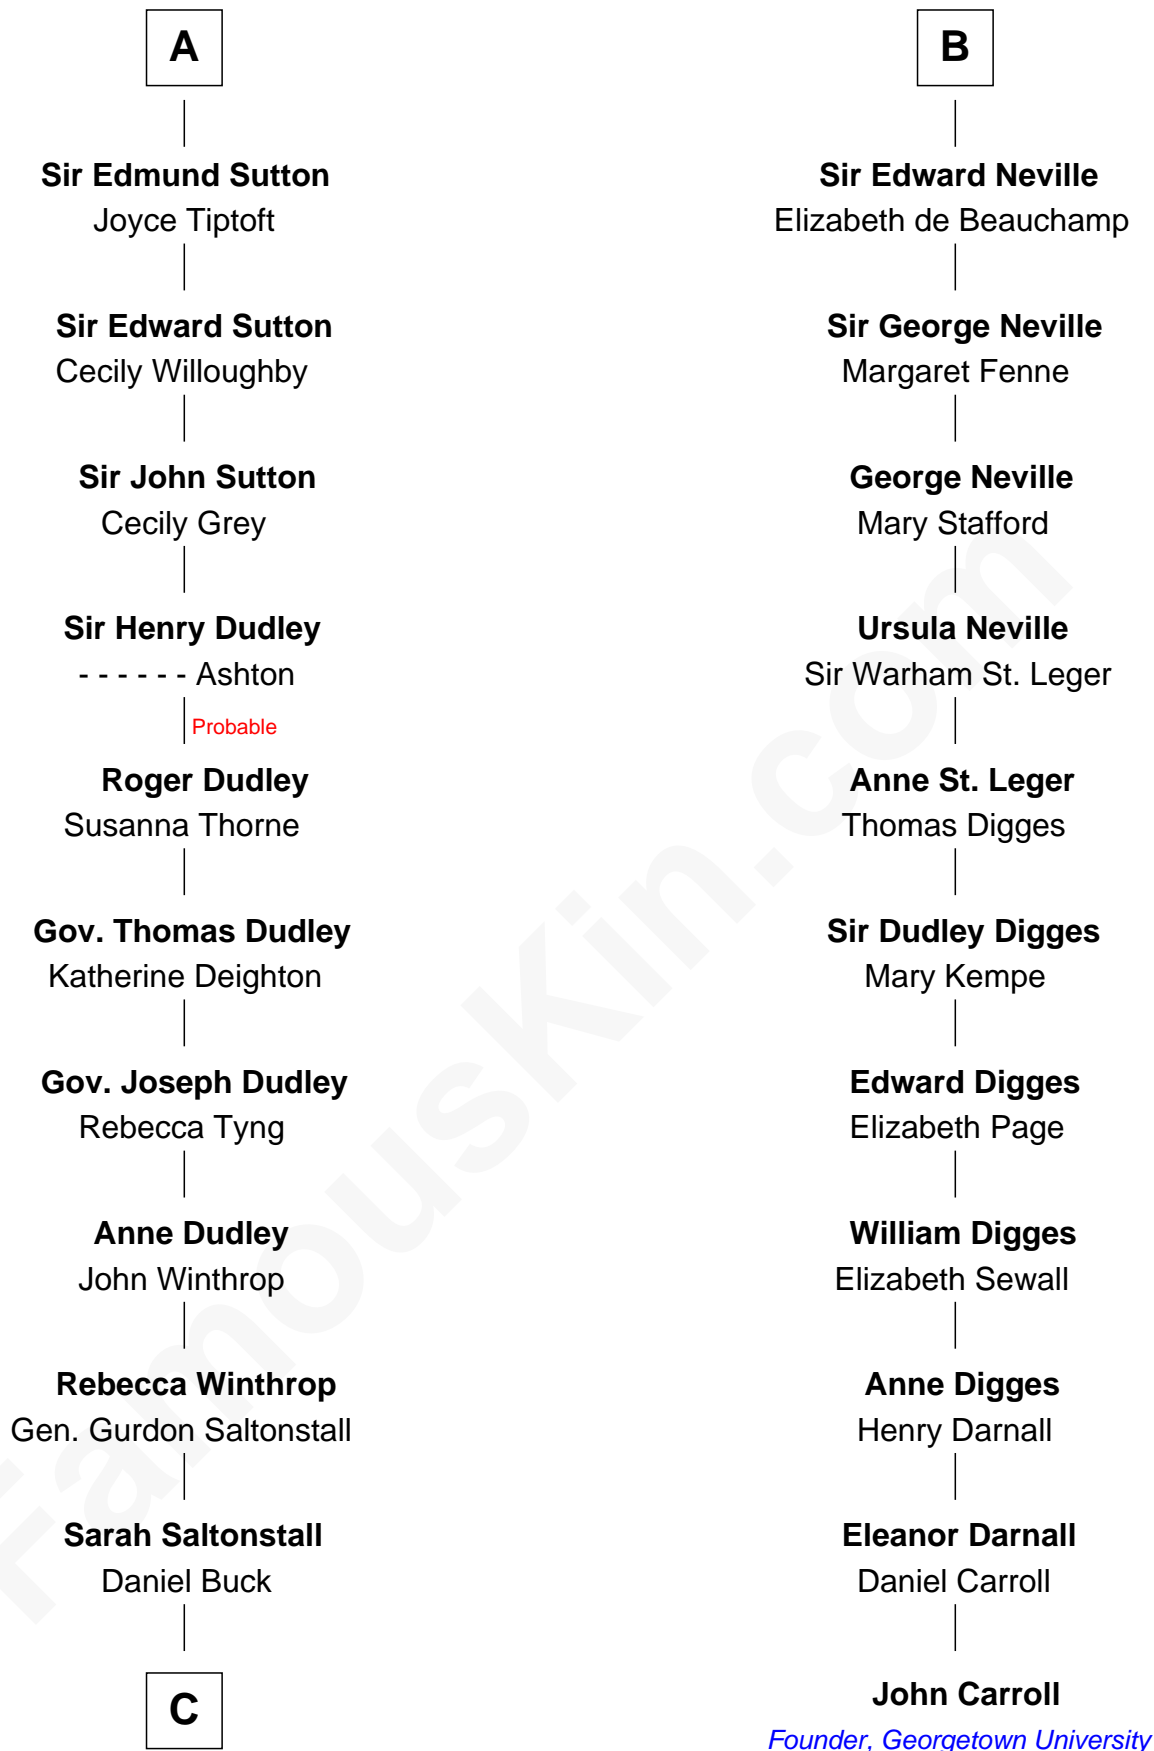

## Relationship Chart of

### Louis Auchincloss

Author

17th cousin 4 times removed of

### John Carroll

Founder of Georgetown University

**C**

**Gurdon Buck**  
Susannah Mainwaring

**Elizabeth Buck**  
John Auchincloss

**John Winthrop Auchincloss**  
Joanna Hone Russell

**Joseph Howland Auchincloss**  
Priscilla Dixon Stanton