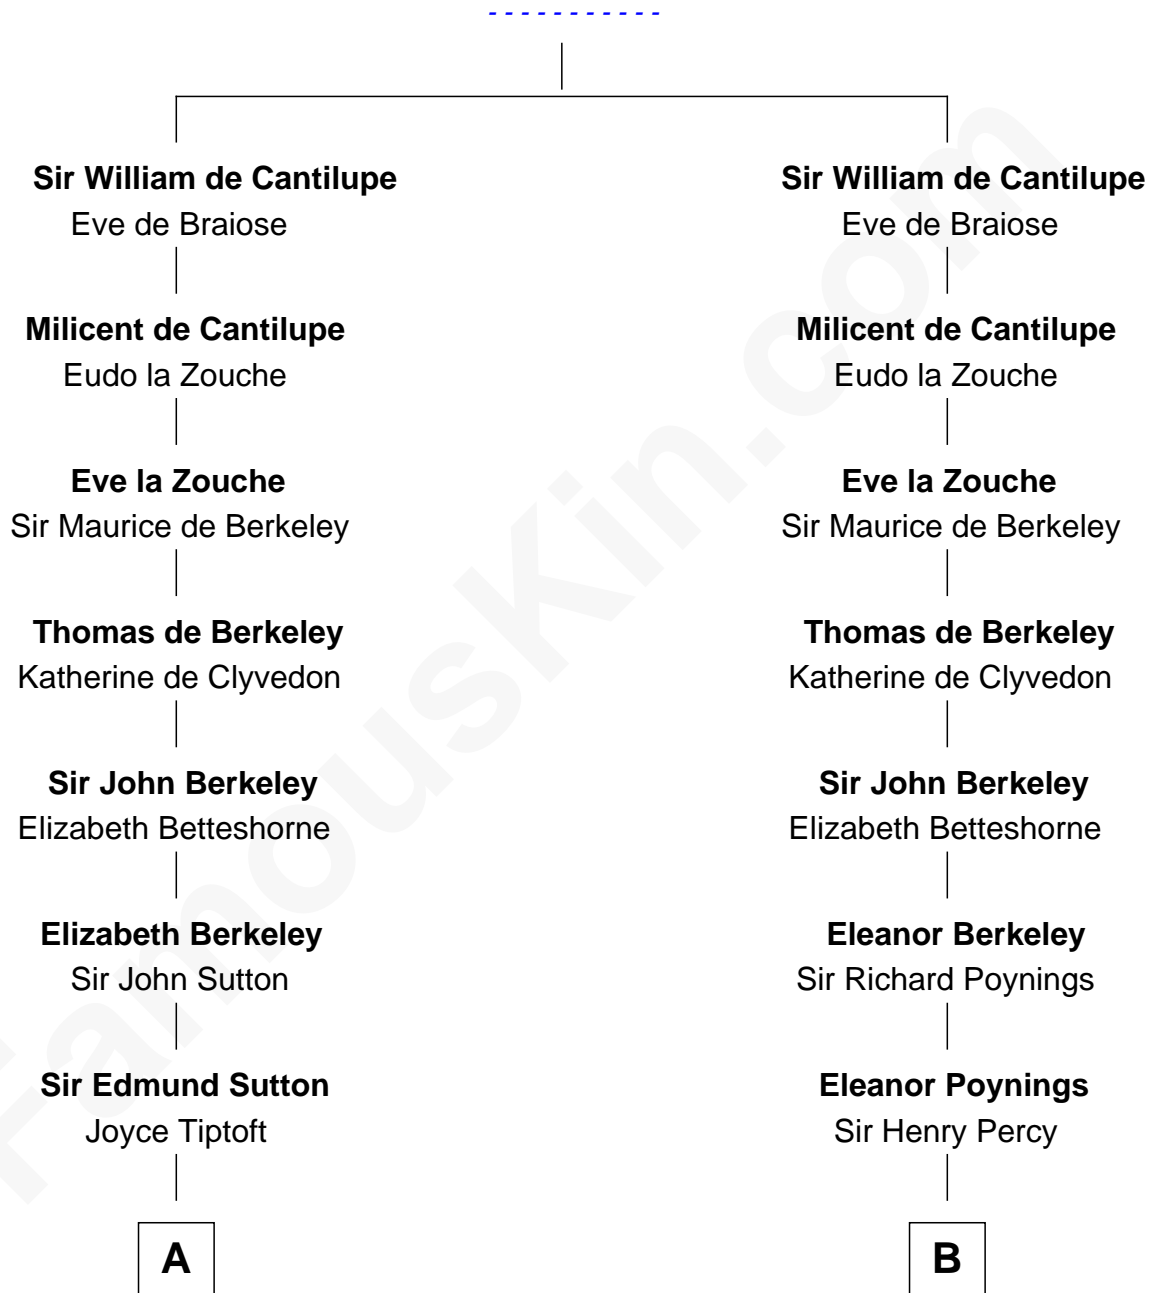

FamousKin.com

Relationship Chart of

Louis Auchincloss

Author

17th cousin 3 times removed of

John Carroll

Founder of Georgetown University

William de Cantilupe

C

—
Elizabeth Buck
John Auchincloss

—
John Winthrop Auchincloss
Joanna Hone Russell

—
Joseph Howland Auchincloss
Priscilla Dixon Stanton

—
Louis Auchincloss
Author

FamousKin.com