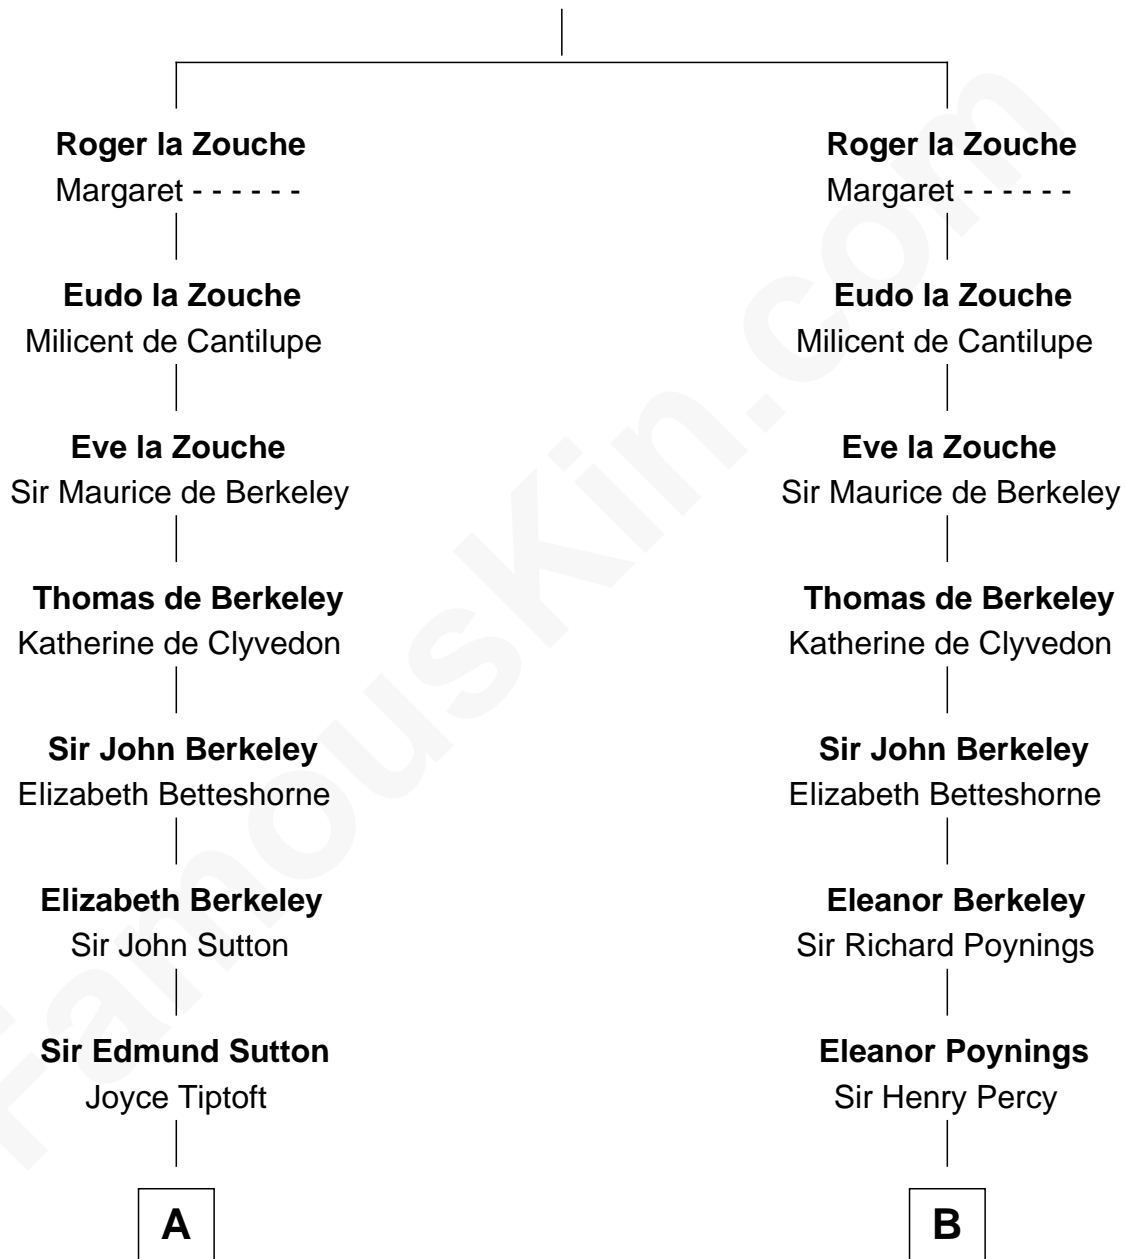

## Relationship Chart of

### Louis Auchincloss

Author

17th cousin 3 times removed of

### John Carroll

Founder of Georgetown University

**Alan la Zouche**

Alice de Belmeis

**C**

**Elizabeth Buck**  
John Auchincloss

**John Winthrop Auchincloss**  
Joanna Hone Russell

**Joseph Howland Auchincloss**  
Priscilla Dixon Stanton