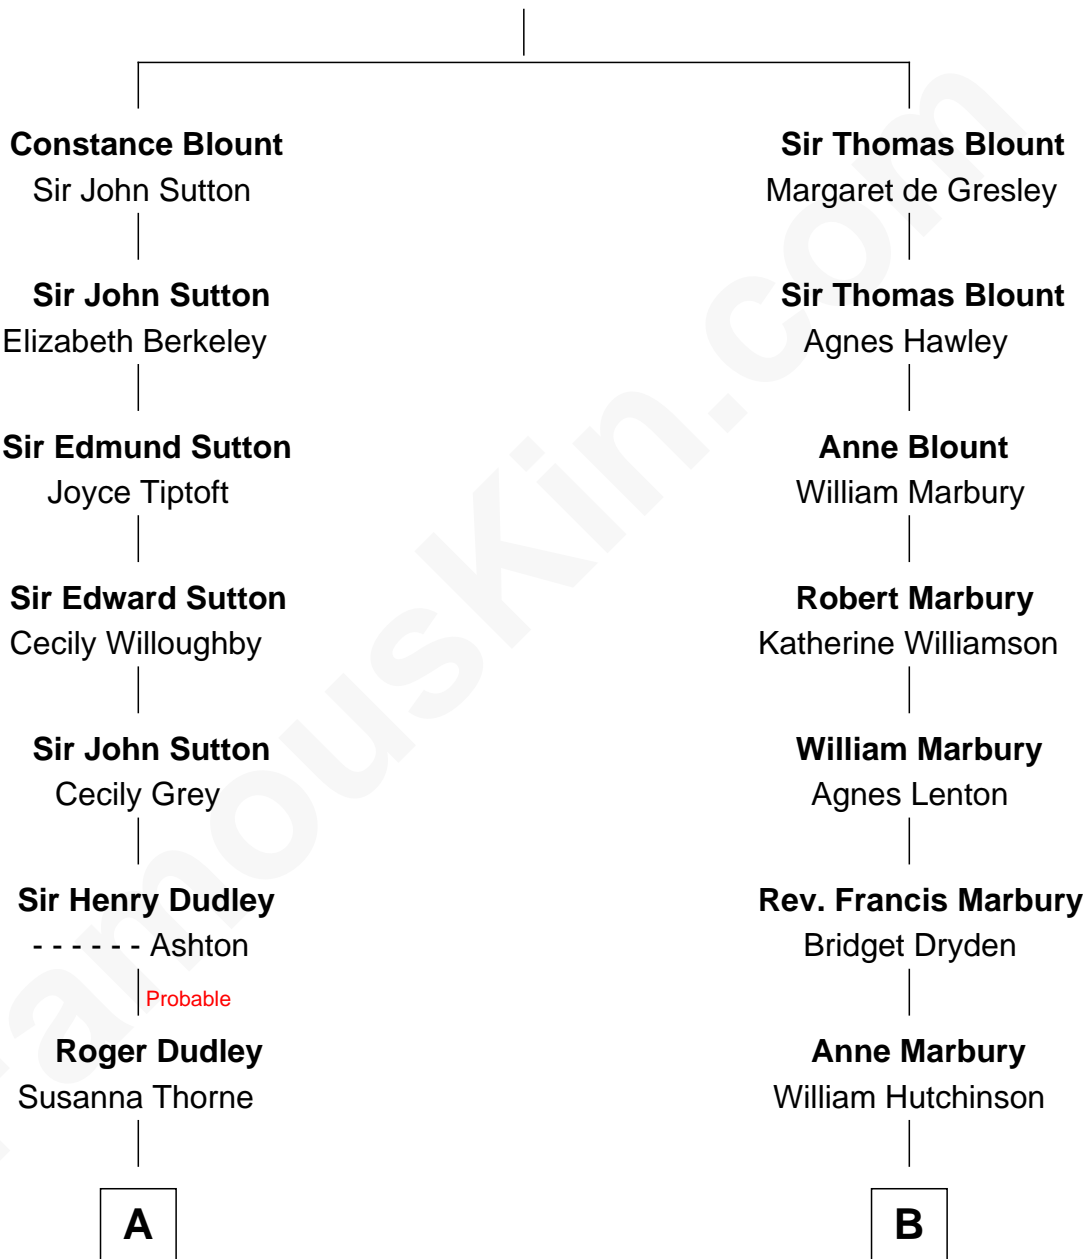

## Relationship Chart of

### Louis Auchincloss

Author

16th cousin 3 times removed of

**Treat Williams**

TV & Movie Actor

**Sir Walter Blount**

Sancha de Ayala

C

**Treat Payne Andrew**

Eleanor Barnum

**Marian Andrew**

Richard Norman Williams

**Treat Williams**

*TV & Movie Actor*

FamousKin.com