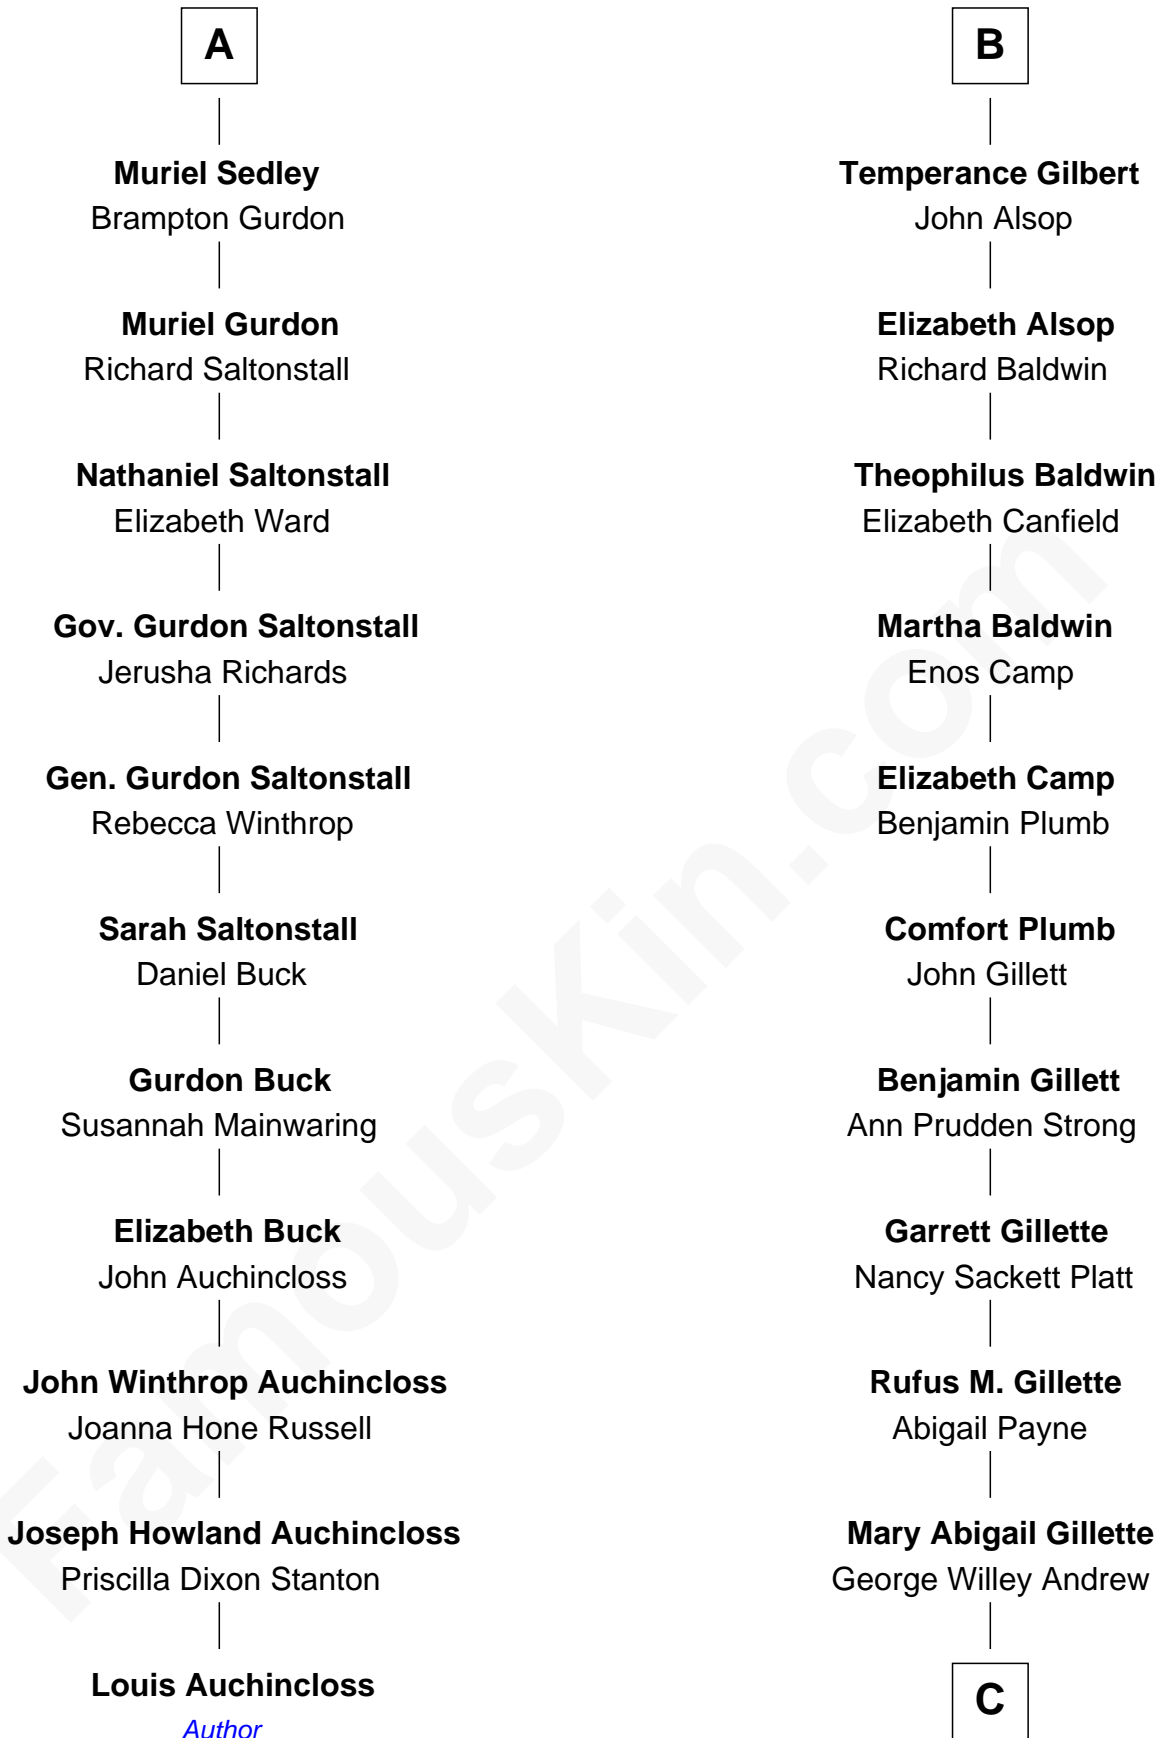

FamousKin.com

Relationship Chart of

Louis Auchincloss

Author

17th cousin 2 times removed of

Treat Williams

TV & Movie Actor

C