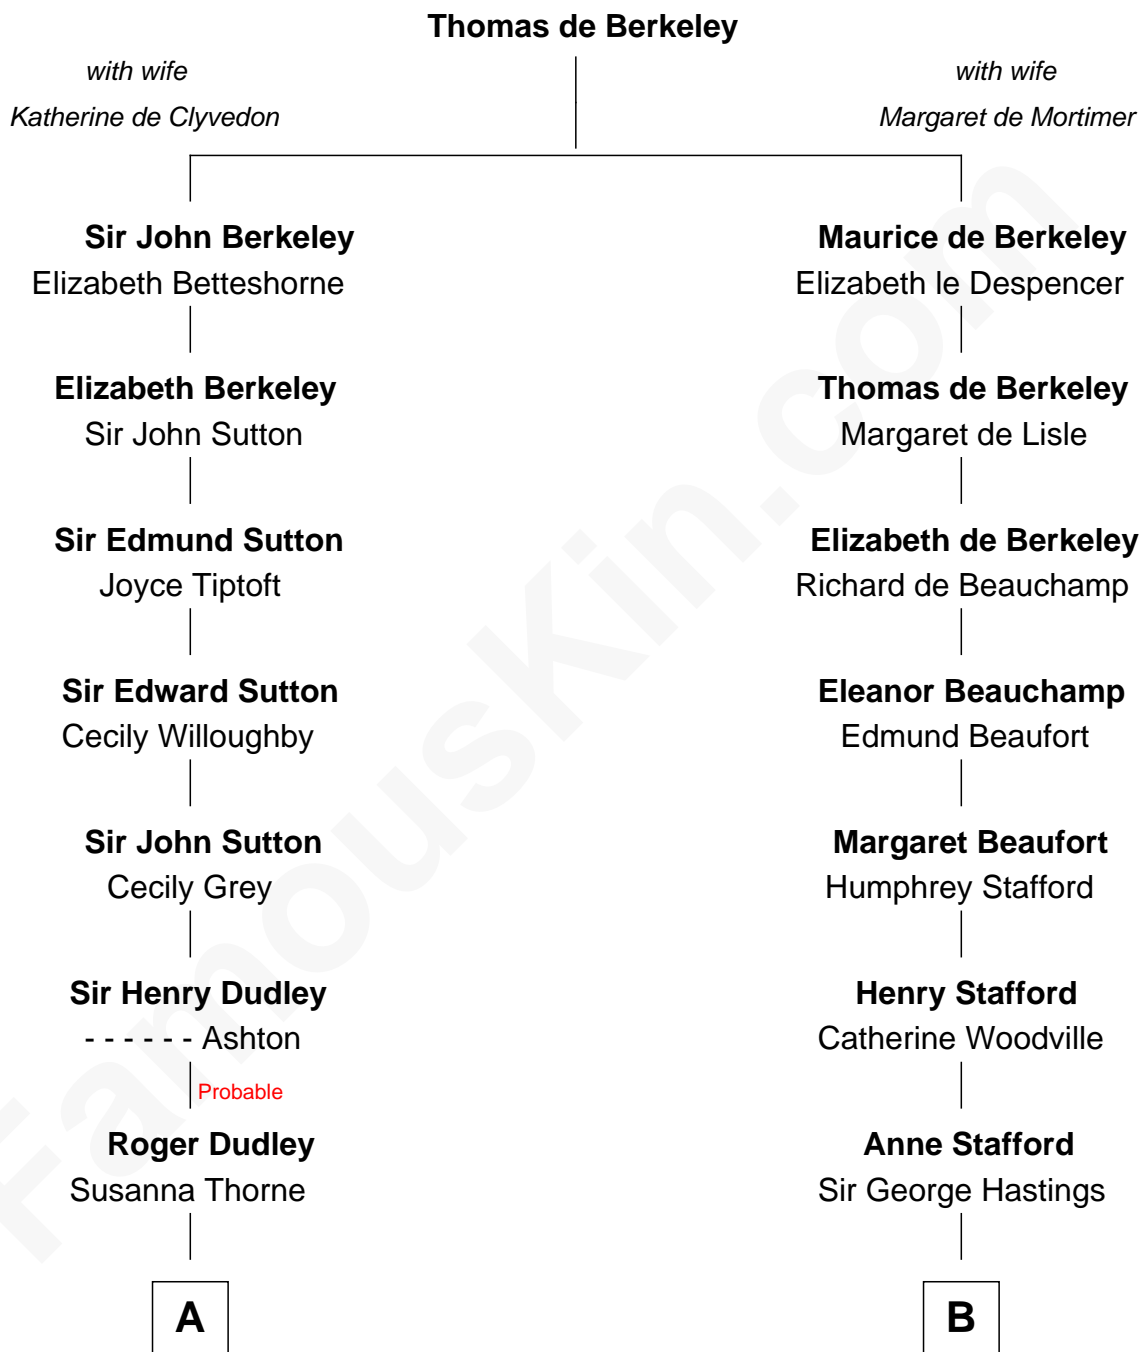

FamousKin.com

Relationship Chart of

Louis Auchincloss

Author

16th cousin 2 times removed of

E. M. Forster

English Novelist

C

Edward Morgan Llewellyn Forster

Alice Clara Whichelo

E. M. Forster

English Novelist

FamousKin.com