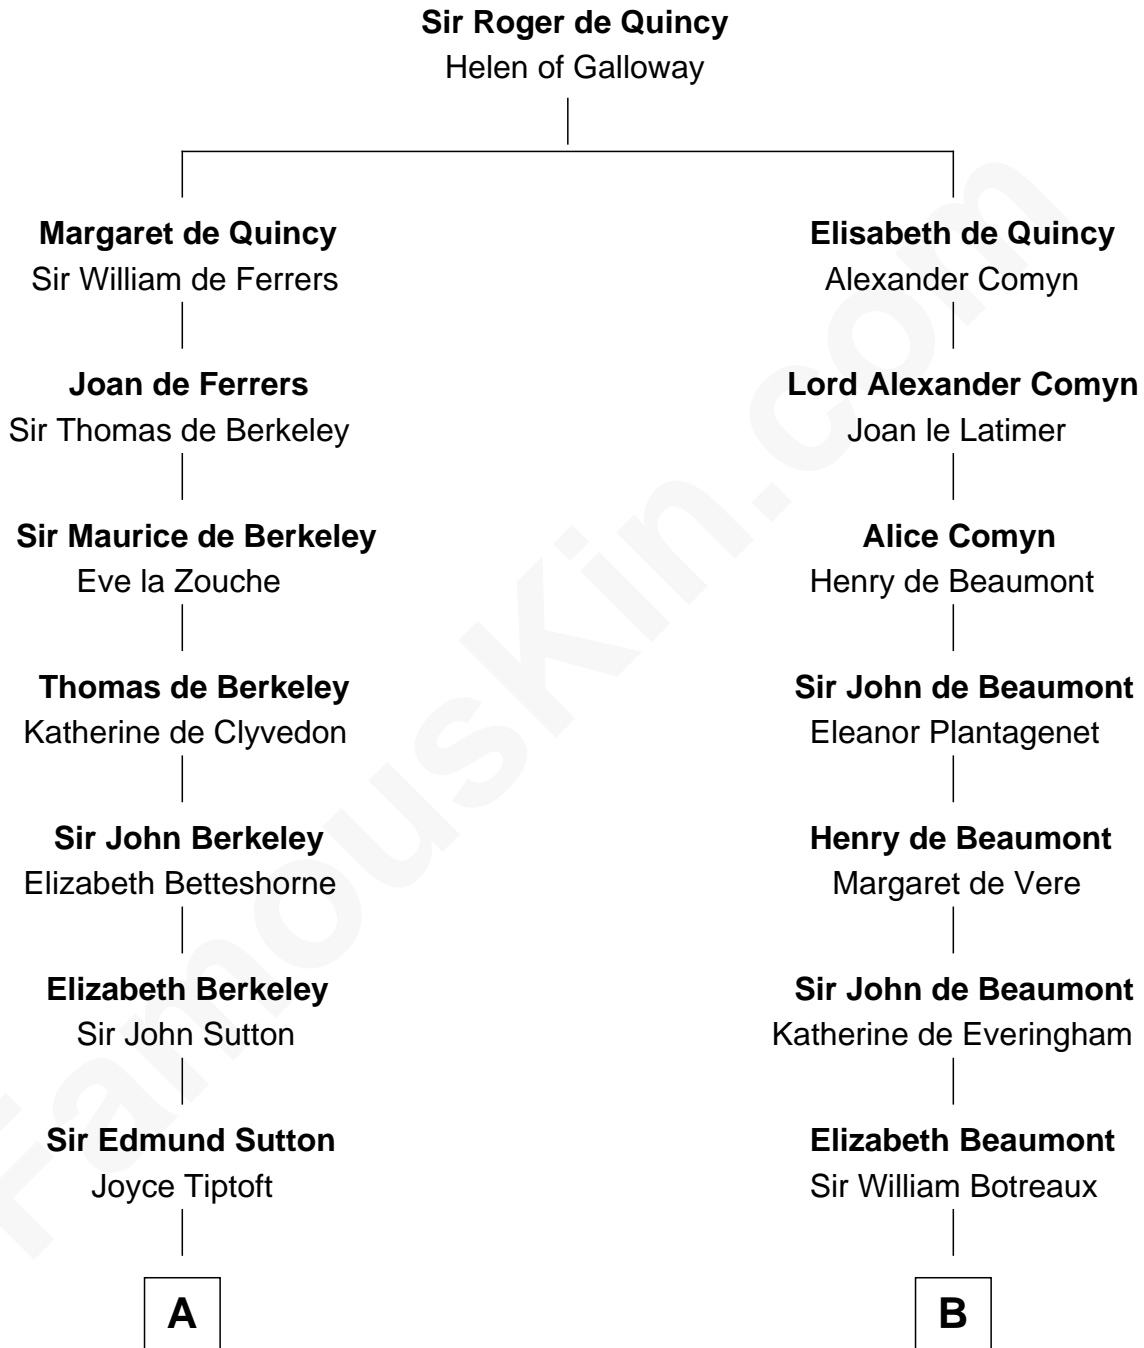

FamousKin.com

Relationship Chart of

Louis Auchincloss

Author

20th cousin 1 time removed of

Guillermo Billinghurst

31st President of Peru

C

Elizabeth Buck
John Auchincloss

John Winthrop Auchincloss
Joanna Hone Russell

Joseph Howland Auchincloss
Priscilla Dixon Stanton

Louis Auchincloss
Author

D

Lettice Woodroffe
William Billinghurst

Rev. William Billinghurst
Catharine Bellas