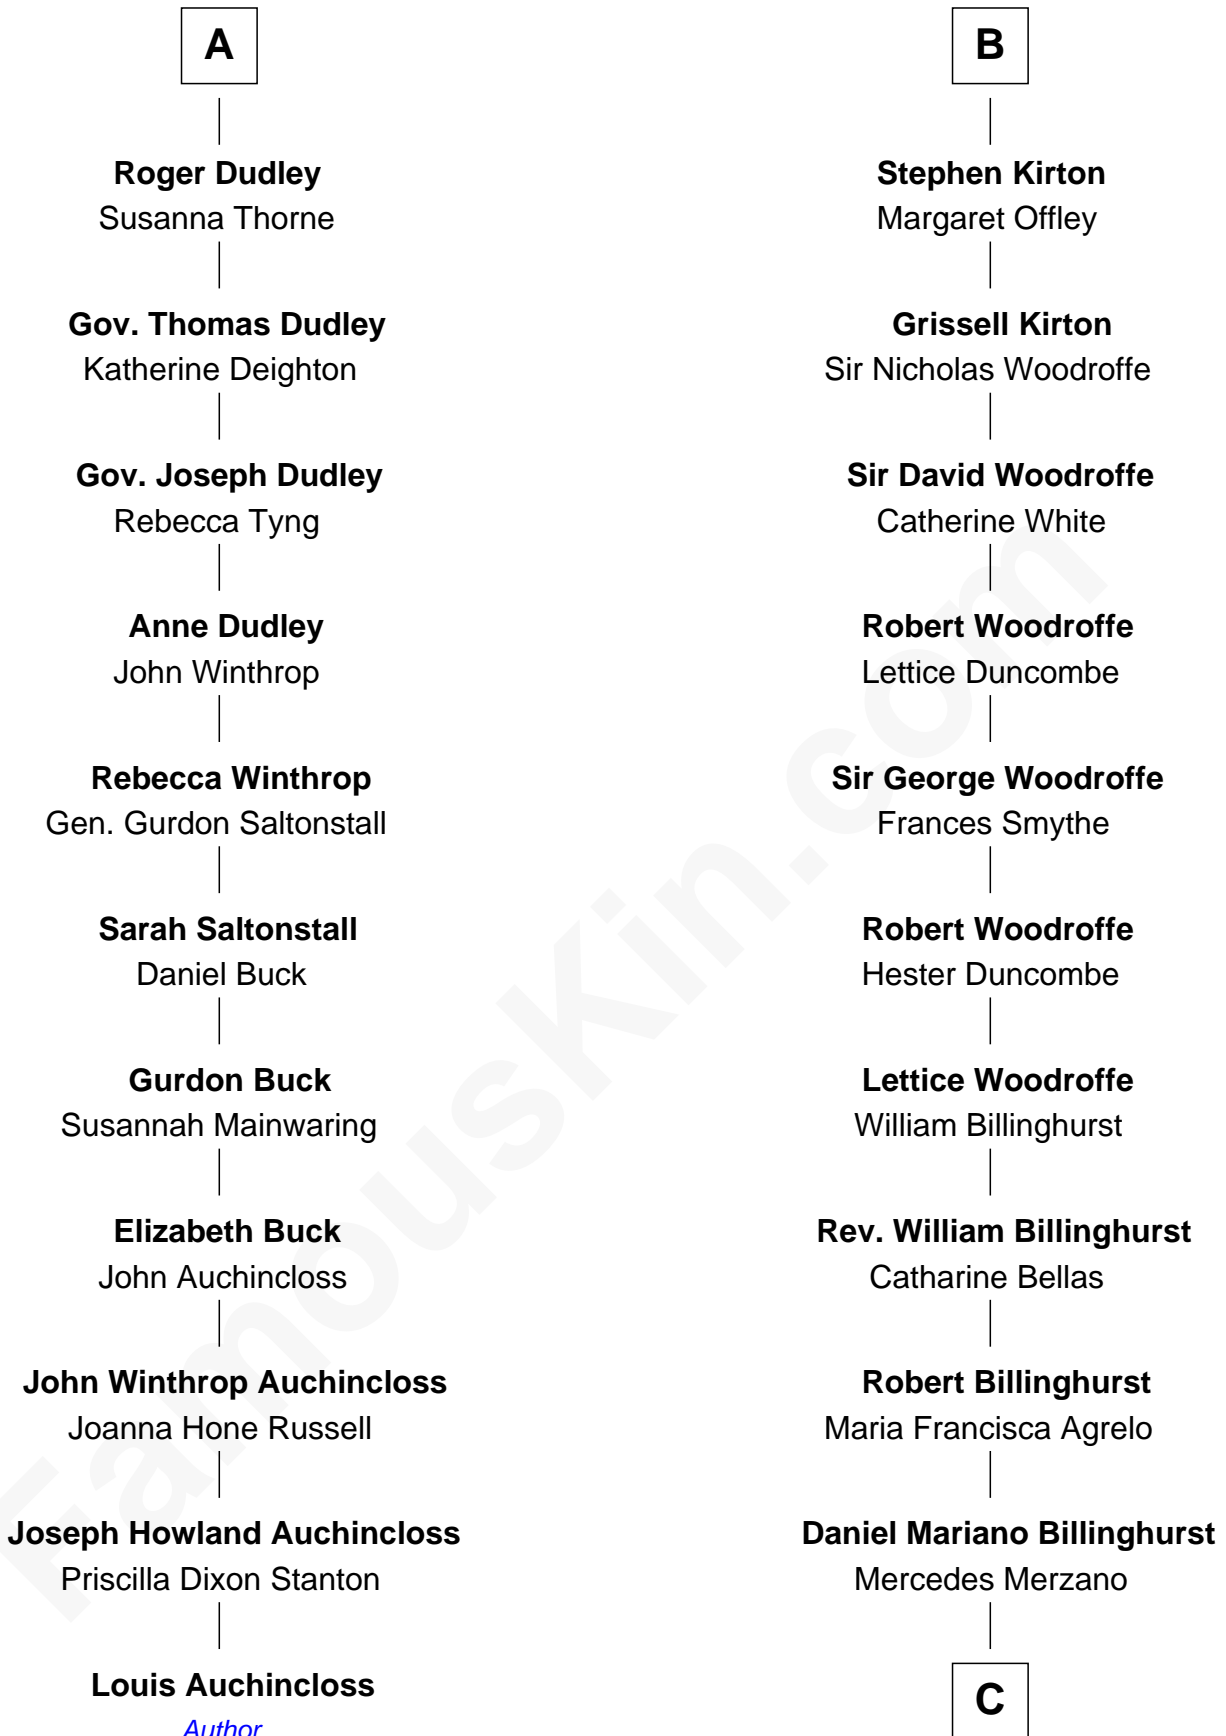

FamousKin.com

Relationship Chart of

Louis Auchincloss

Author

17th cousin 2 times removed of

Susana Ferrari Billinghurst

Argentine Aviation Pioneer

C

|
Lisandro Billinghamurst

Ana Kidd

|
Rosa Laureana Billinghamurst

Alfredo Ferrari

|
Susana Ferrari Billinghamurst

Argentine Aviation Pioneer

FamousKin.com