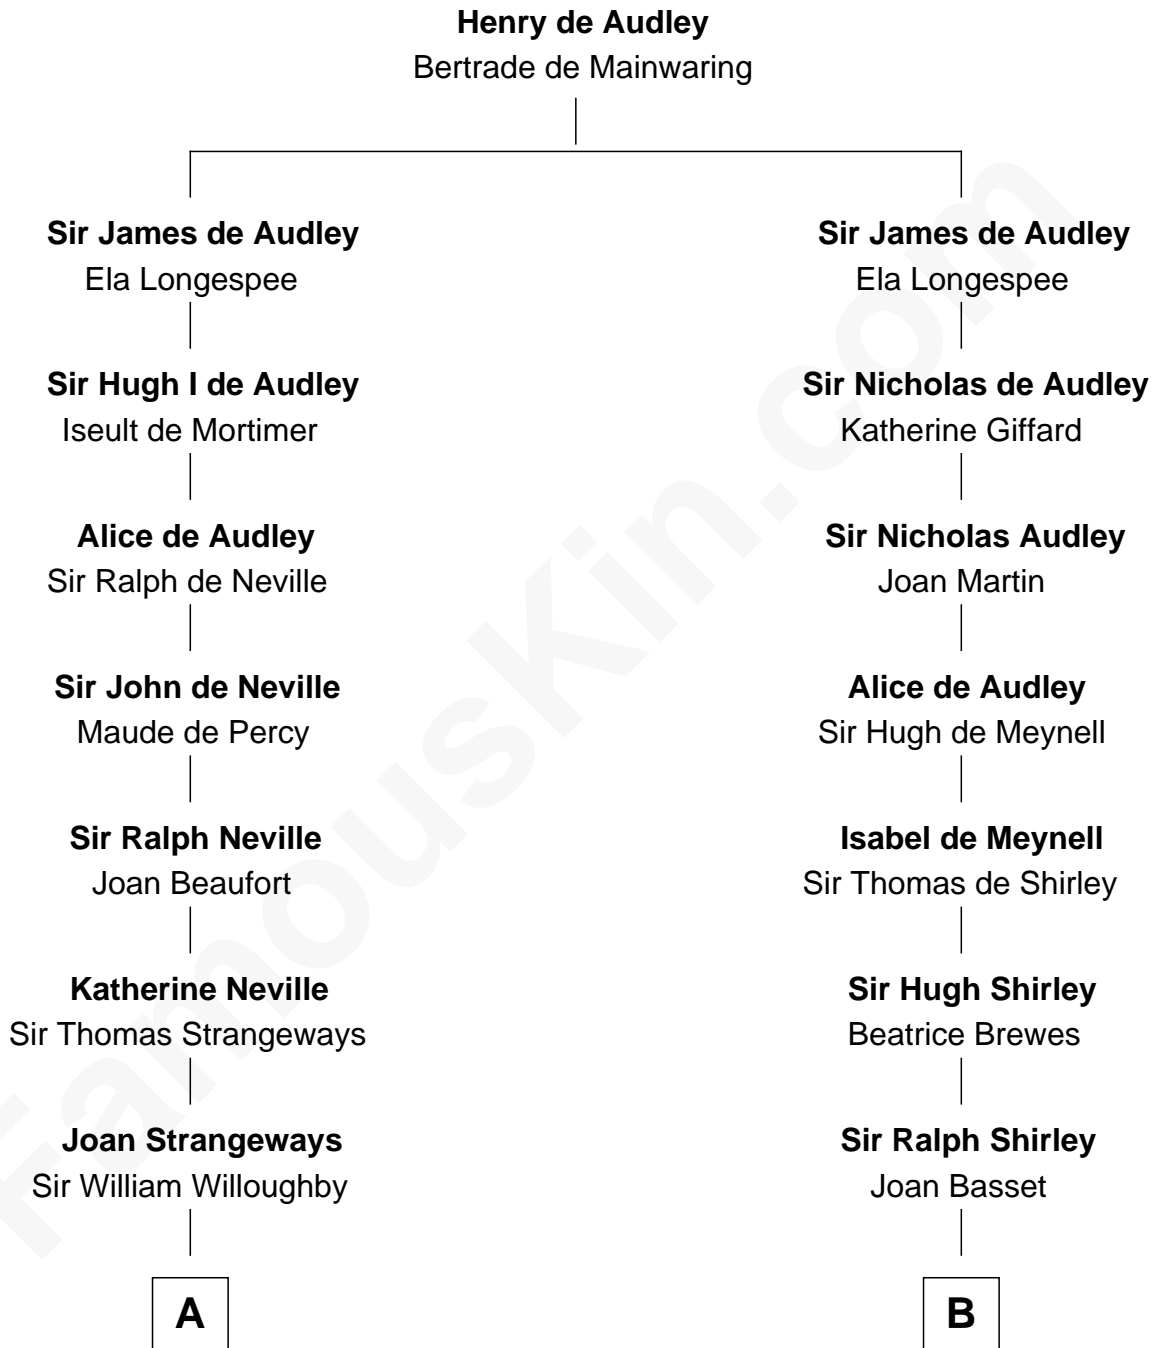

# FamousKin.com Relationship Chart of

**Louis Auchincloss**

*Author*

20th cousin of

**Eugene Foss**

*45th Governor of Massachusetts*

**C**

**Elizabeth Buck**  
John Auchincloss

**John Winthrop Auchincloss**  
Joanna Hone Russell

**Joseph Howland Auchincloss**  
Priscilla Dixon Stanton

**Louis Auchincloss**  
*Author*

**D**

**Susanna Hallett**  
Col. Heman Bangs

**Amanda Bangs**  
Samuel Bartlett Foss

**George Edmund Foss**  
Marcia Cordelia Noble

**Eugene Foss**  
*45th Governor of Massachusetts*