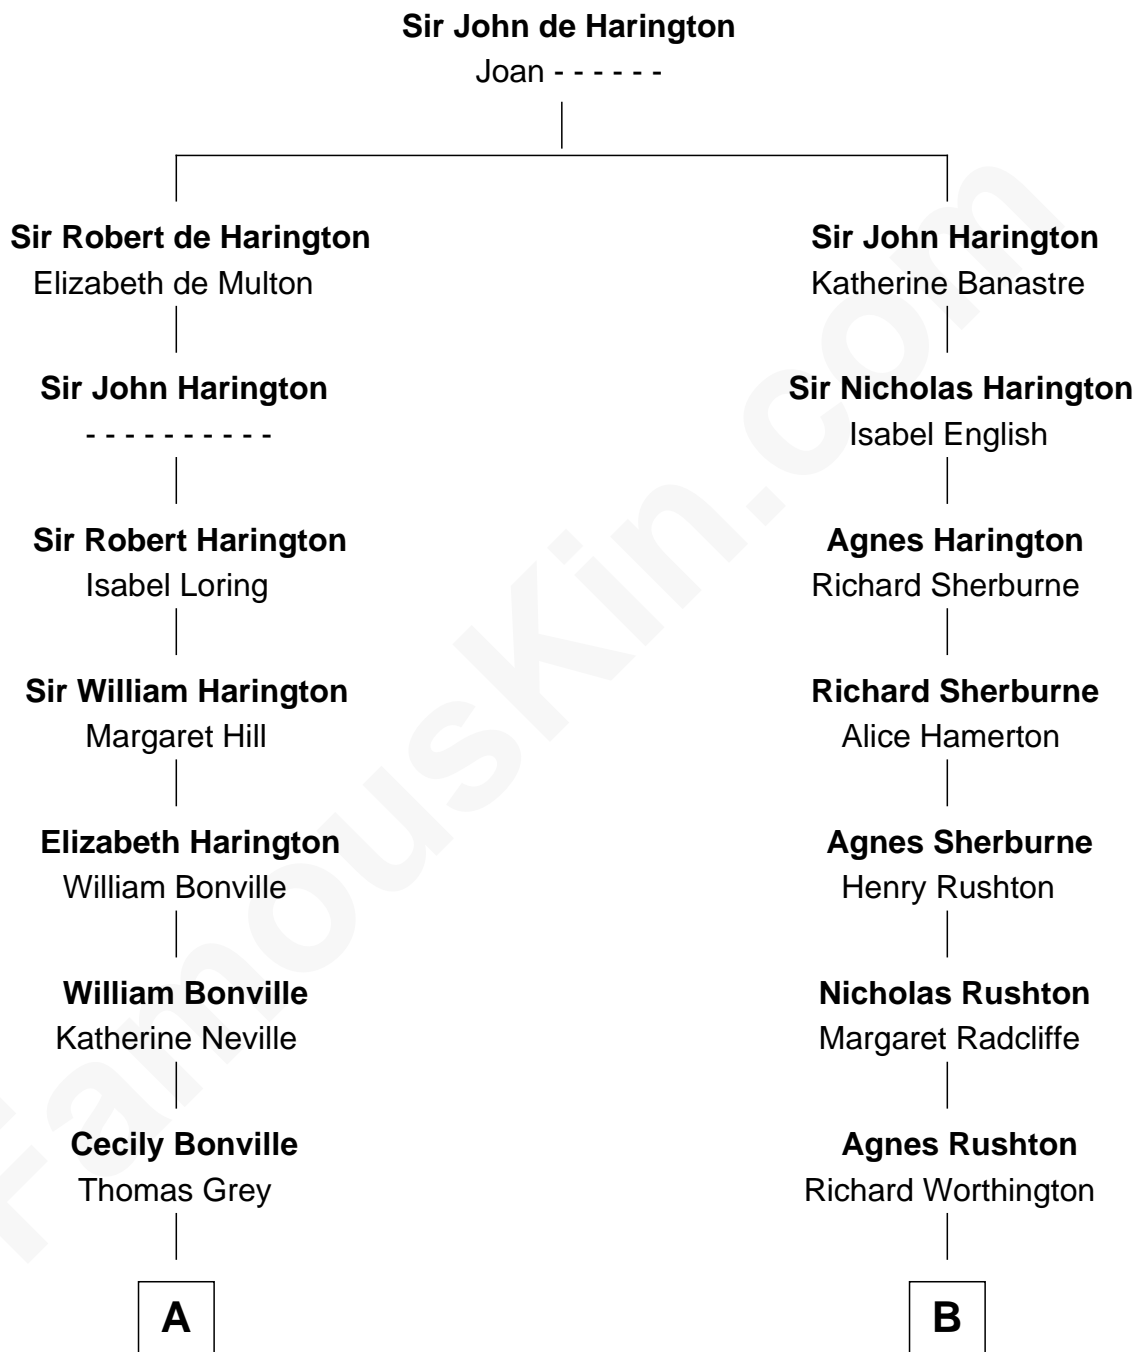

FamousKin.com
Relationship Chart of
Louis Auchincloss
Author

19th cousin 2 times removed of
Bridget Fonda
Movie Actress

C

John Winthrop Auchincloss

Joanna Hone Russell

Joseph Howland Auchincloss

Priscilla Dixon Stanton

Louis Auchincloss

Author

D

George DeVillers Seymour

Frances Gabriella Ford

Eugene Ford Seymour

Sophie Mildred Bower

Frances Ford Seymour