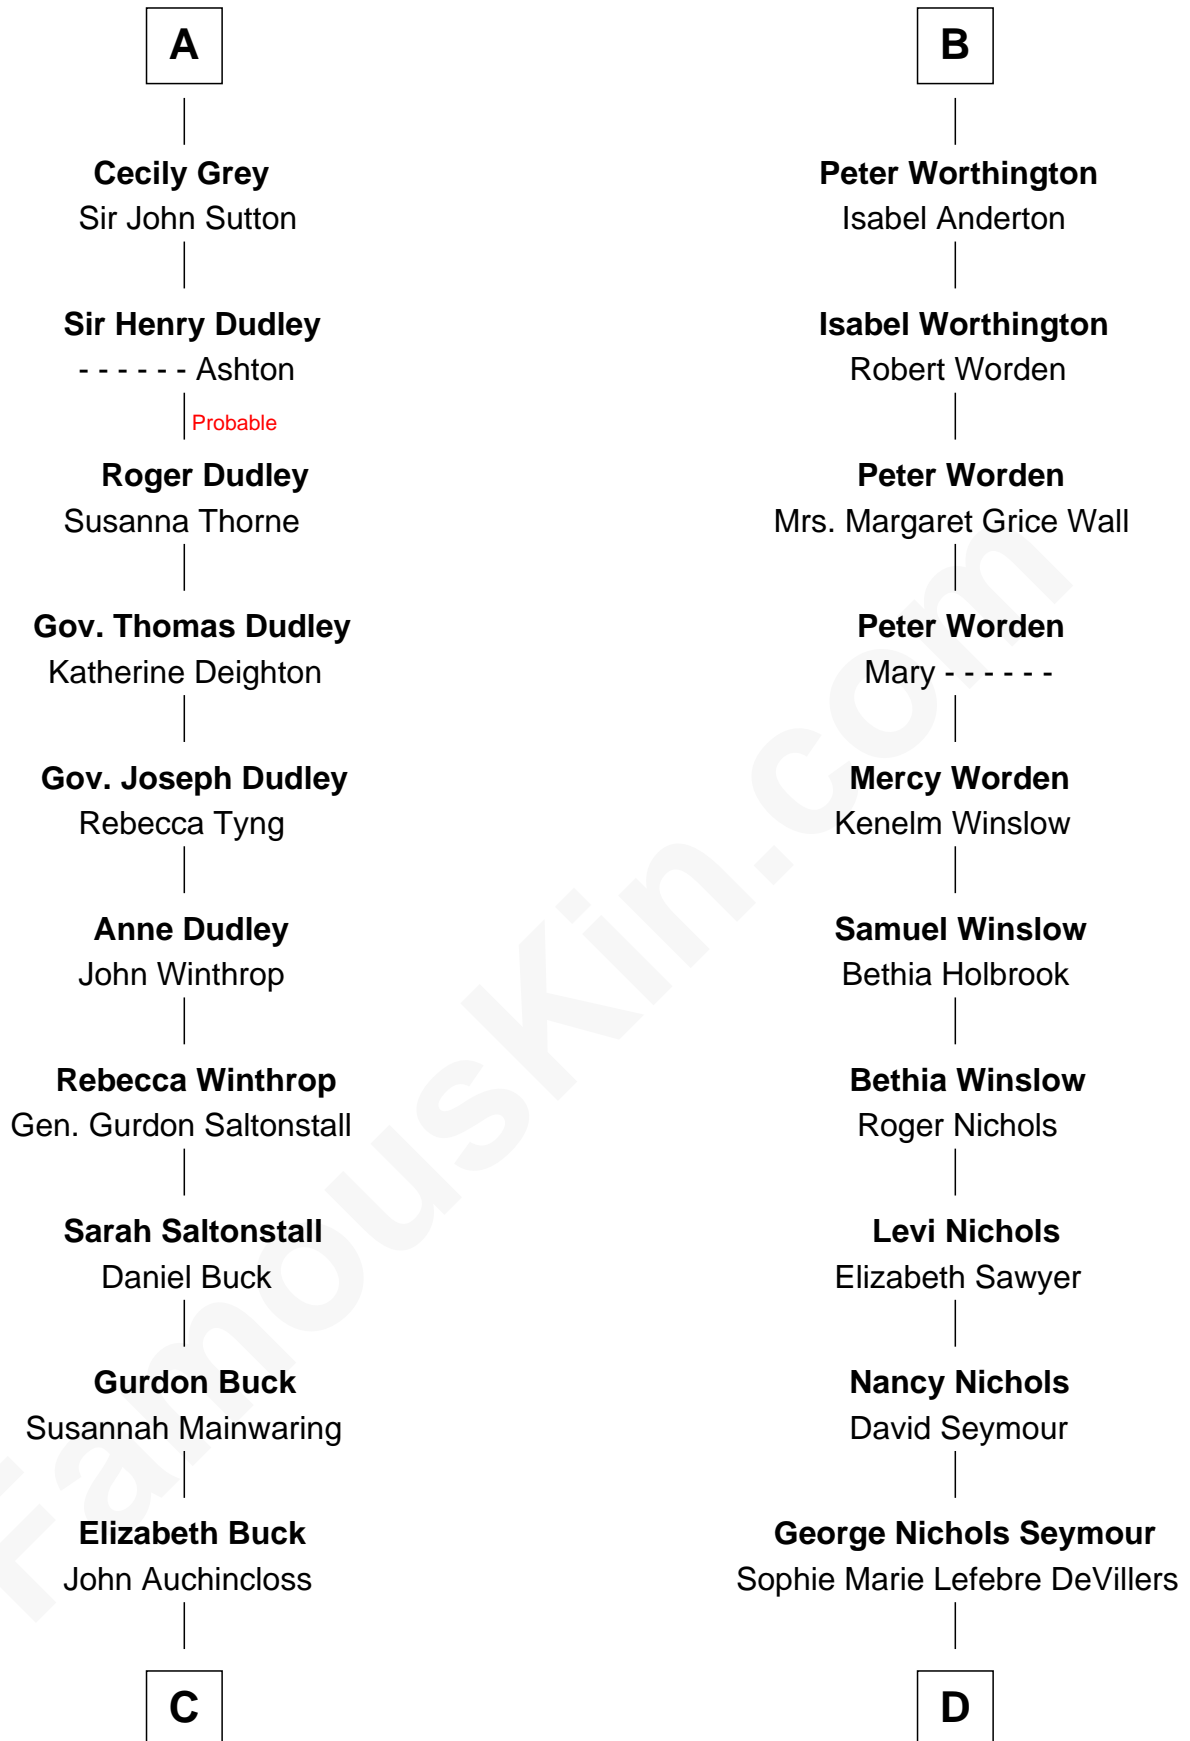

FamousKin.com
Relationship Chart of
Louis Auchincloss
Author

19th cousin 2 times removed of
Bridget Fonda
Movie Actress

C

John Winthrop Auchincloss

Joanna Hone Russell

Joseph Howland Auchincloss

Priscilla Dixon Stanton

Louis Auchincloss

Author

D

George DeVillers Seymour

Frances Gabriella Ford

Eugene Ford Seymour

Sophie Mildred Bower

Frances Ford Seymour