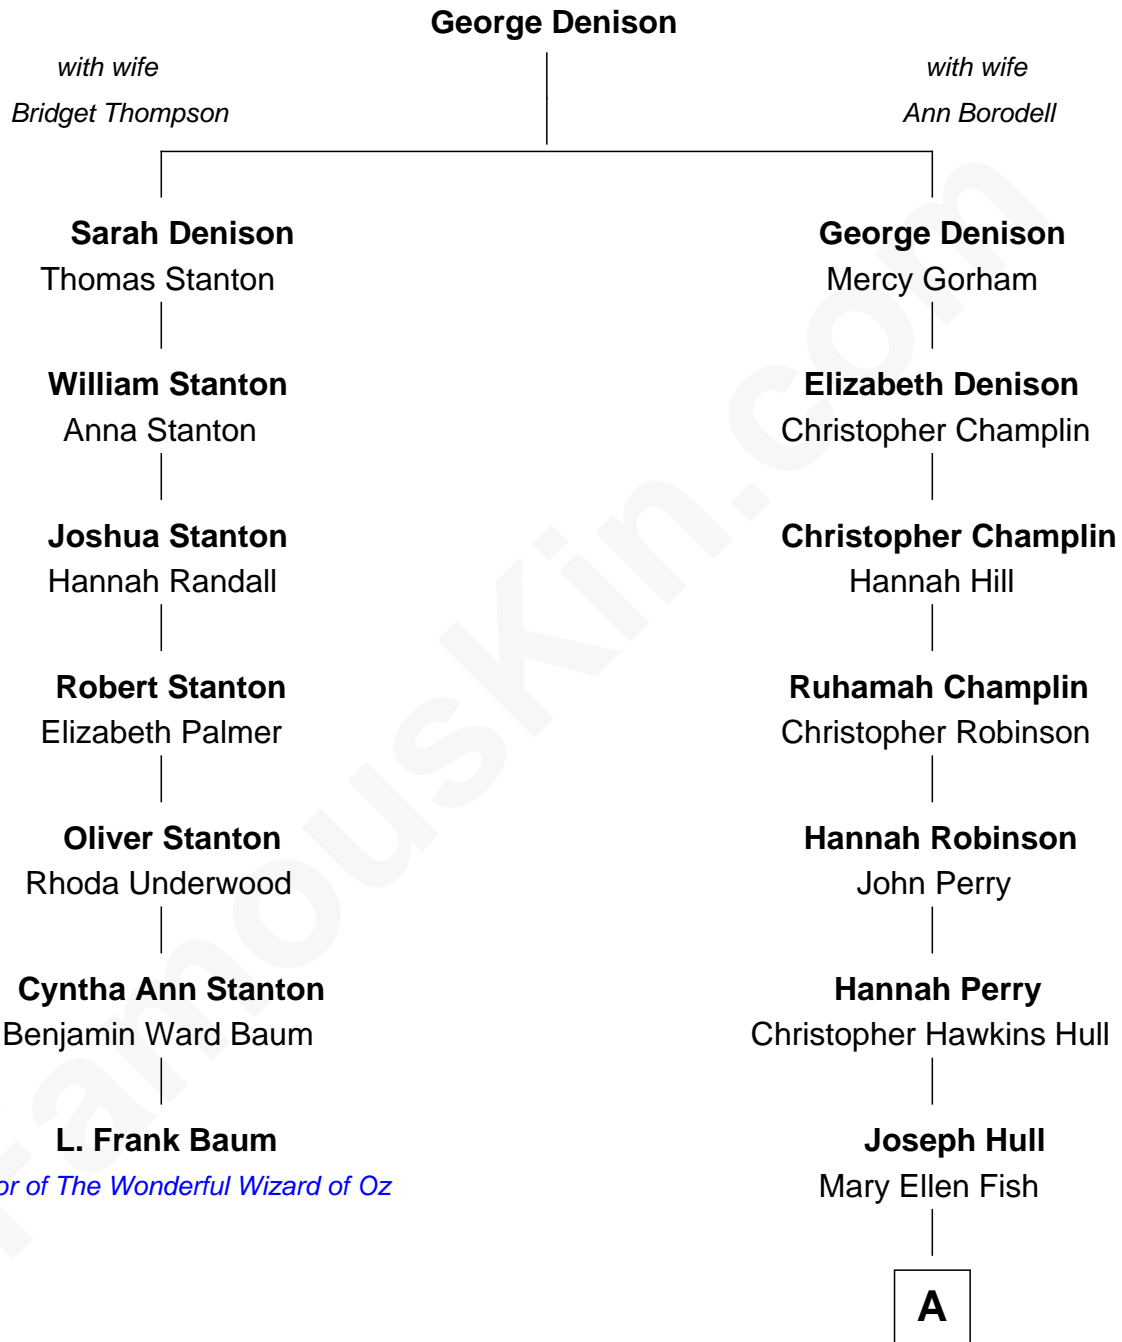

FamousKin.com Relationship Chart of

L. Frank Baum

Author of The Wonderful Wizard of Oz

6th cousin 5 times removed of

Gretchen Mol

TV and Movie Actress

A

William Robinson Hull