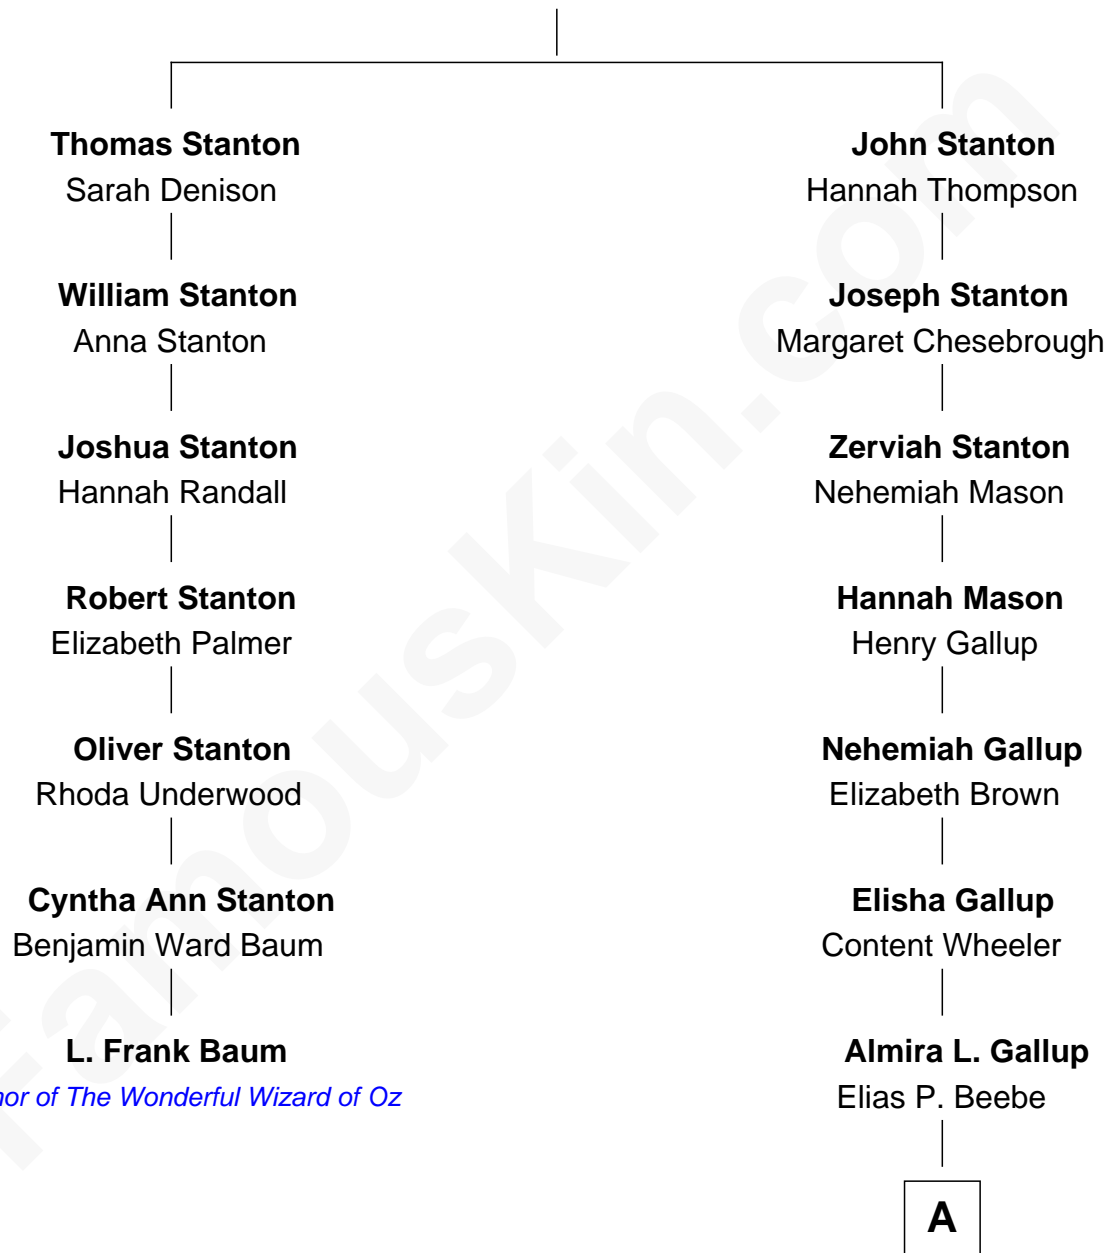

FamousKin.com Relationship Chart of

L. Frank Baum

Author of The Wonderful Wizard of Oz

6th cousin 5 times removed of

Timothy Hutton

TV and Movie Actor

Thomas Stanton

Ann Lord