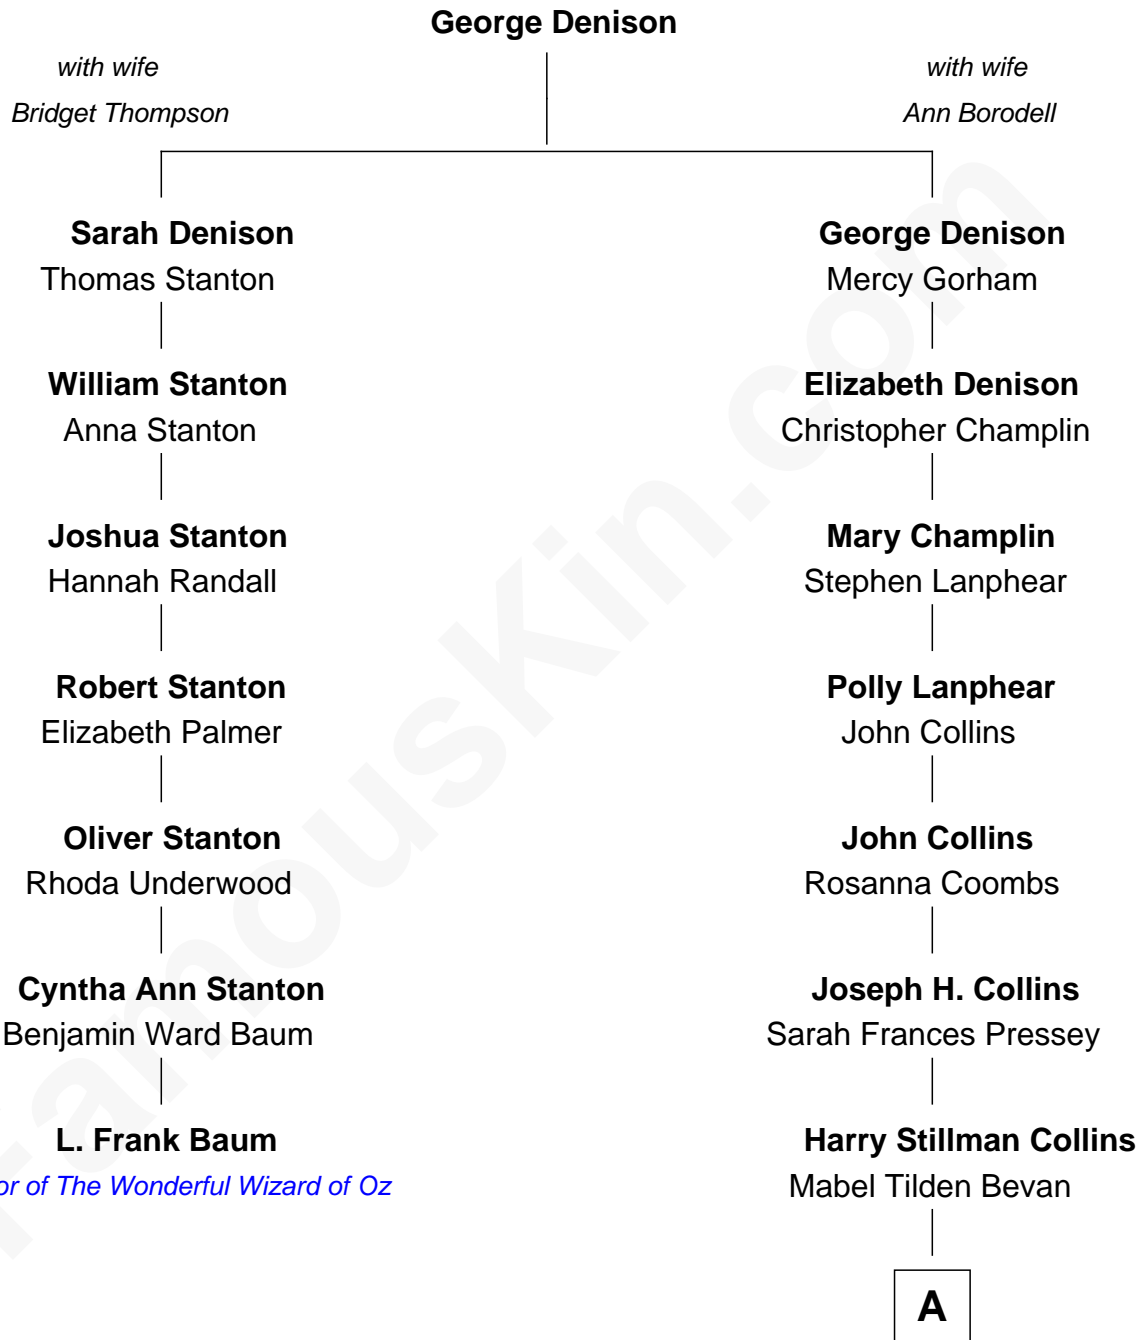

FamousKin.com Relationship Chart of

L. Frank Baum

Author of The Wonderful Wizard of Oz

6th cousin 2 times removed of

Victoria Rowell

TV and Film Actress

FamousKin.com