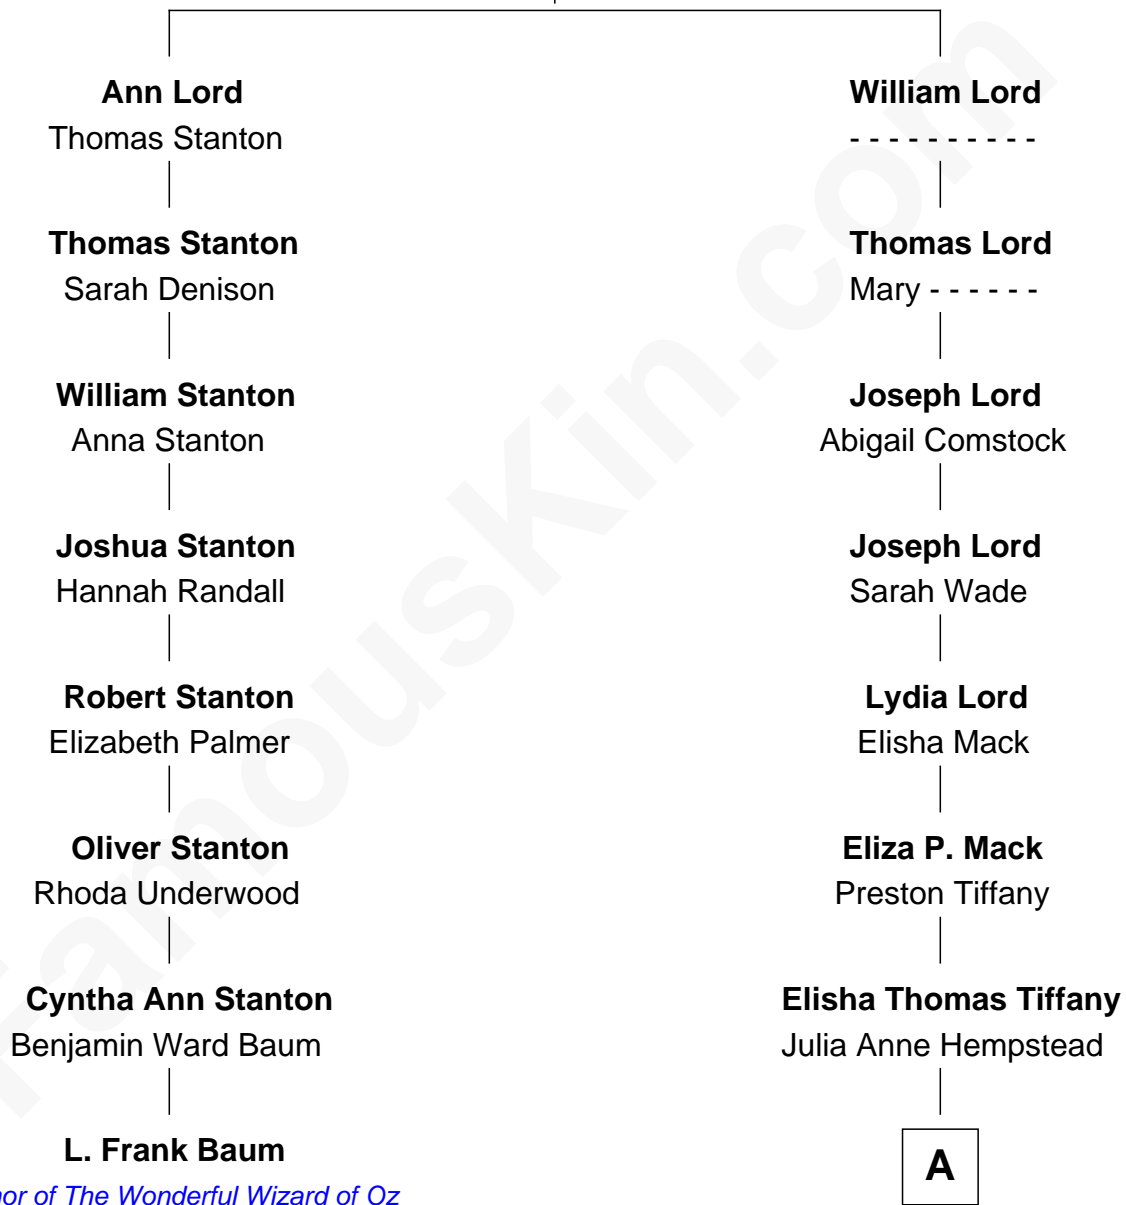

FamousKin.com Relationship Chart of

L. Frank Baum

Author of The Wonderful Wizard of Oz

7th cousin 3 times removed of

Richard Gere

Movie Actor

Thomas Lord

Dorothy Bird

A

Nelson Leroy Tiffany

Evaline Harriet Williams

William Stanton Tiffany

Anna Rebecca Stevens

Doris Anna Tiffany

Homer George Gere

Richard Gere