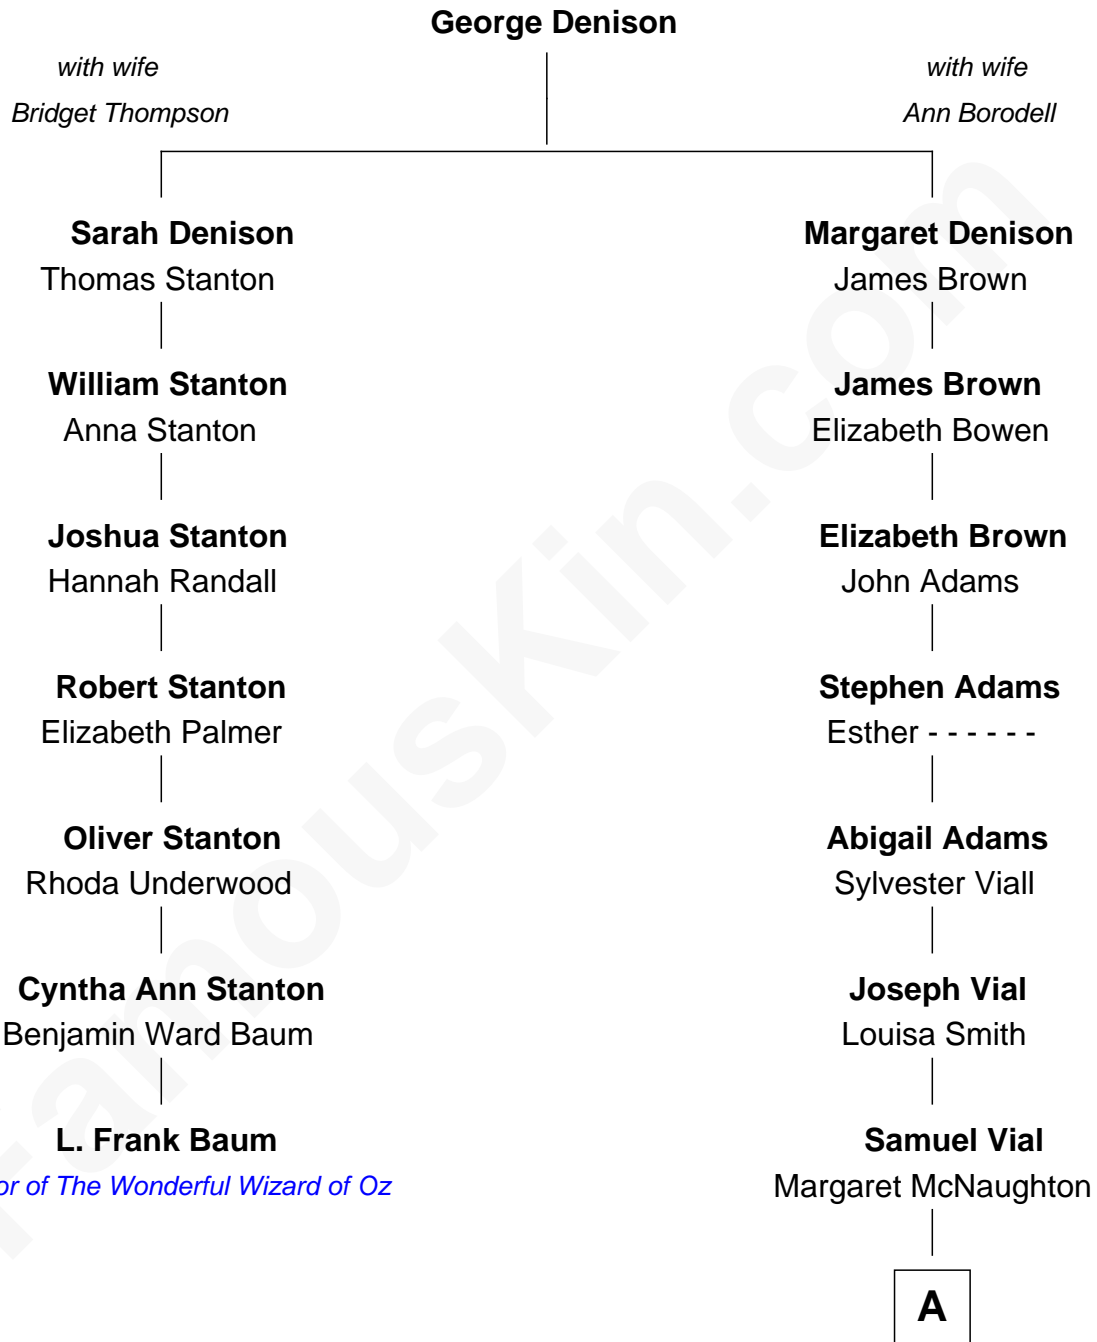

FamousKin.com Relationship Chart of

L. Frank Baum

Author of The Wonderful Wizard of Oz

6th cousin 5 times removed of

Kate Upton

Sports Illustrated Swimsuit Cover Model

A

George McNaughton Vial