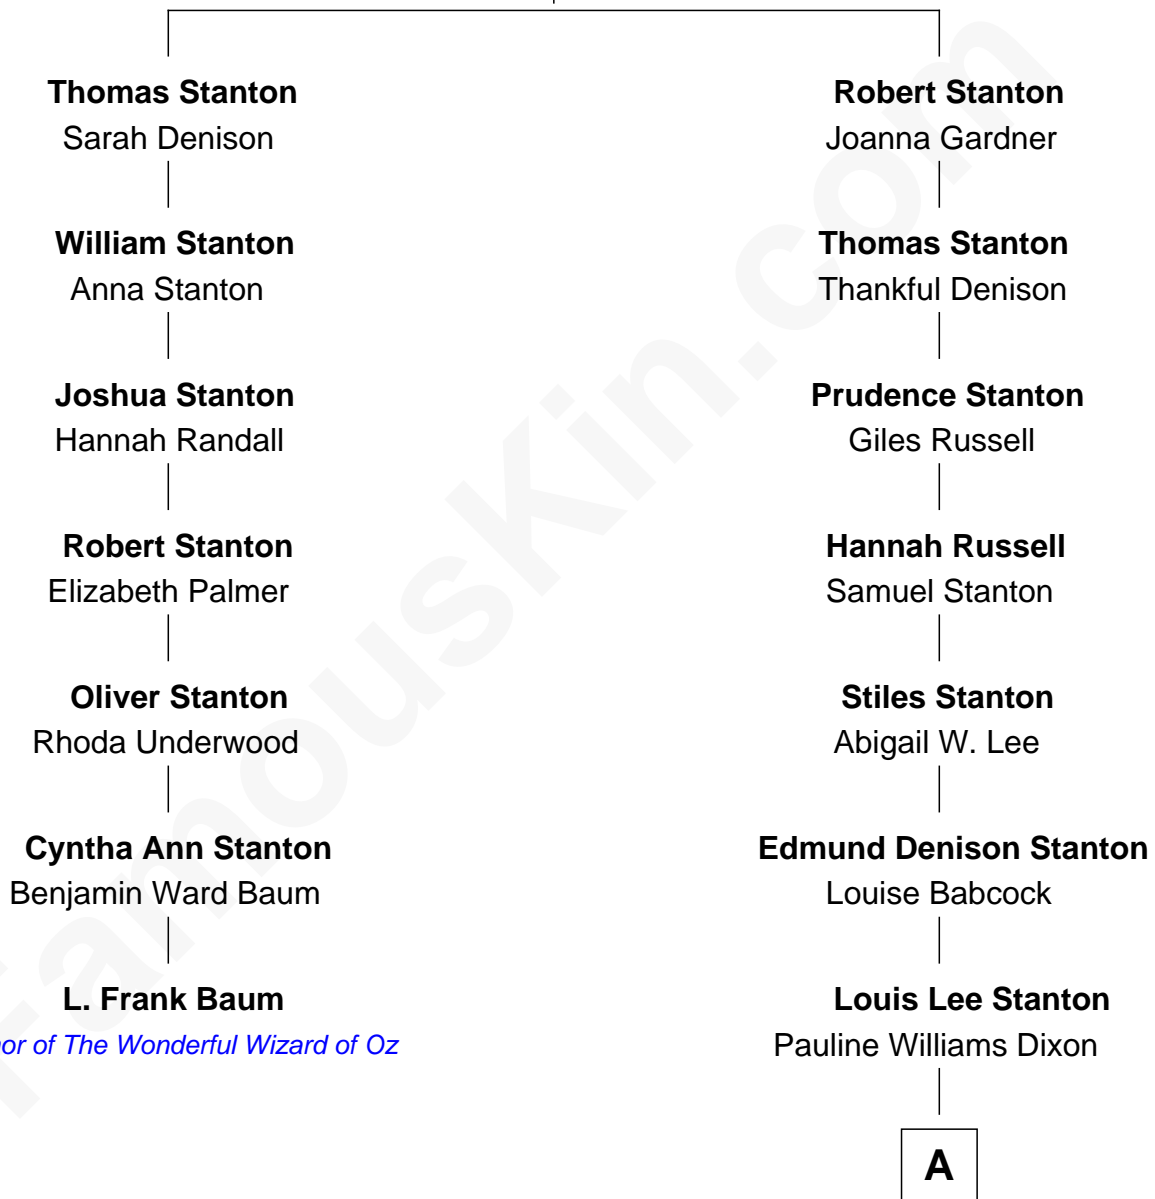

# FamousKin.com Relationship Chart of

**L. Frank Baum**

*Author of The Wonderful Wizard of Oz*

6th cousin 2 times removed of

**Louis Auchincloss**

*Author*

**Thomas Stanton**

Ann Lord

**A**

**Priscilla Dixon Stanton**  
Joseph Howland Auchincloss

**Louis Auchincloss**  
*Author*

FamousKin.com