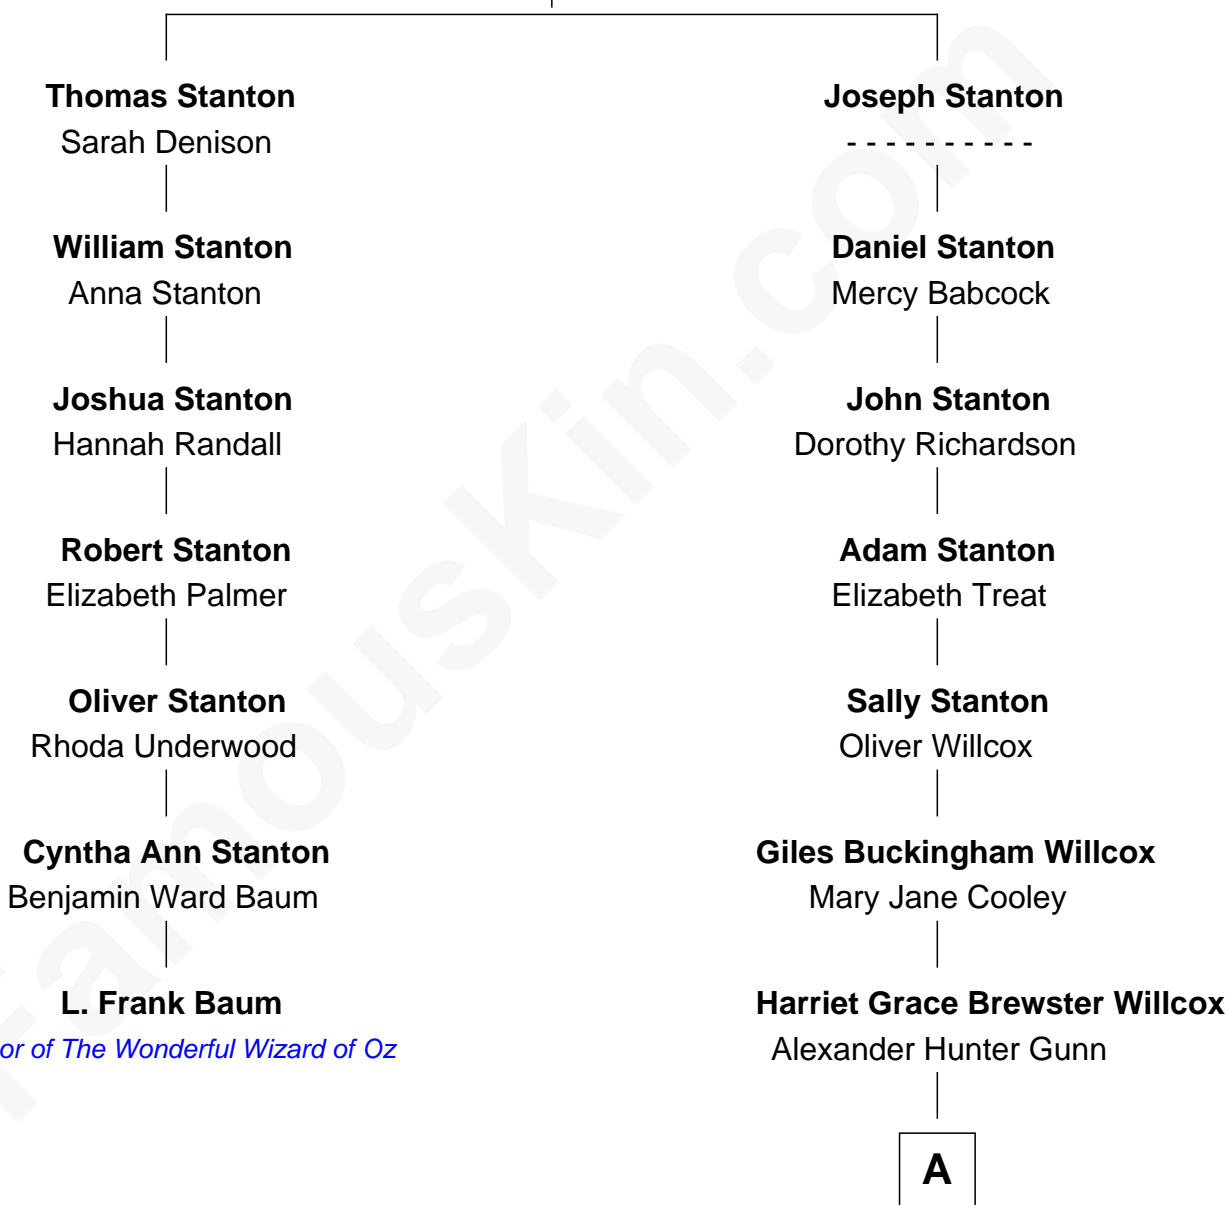

FamousKin.com Relationship Chart of

L. Frank Baum

Author of The Wonderful Wizard of Oz

6th cousin 3 times removed of

Andrew Shue

TV Actor

Thomas Stanton

Ann Lord

A

Mary Brewster Gunn
Adoniram Judson Wells

Anne Brewster Wells
James William Shue

Andrew Shue
TV Actor

FamousKin.com