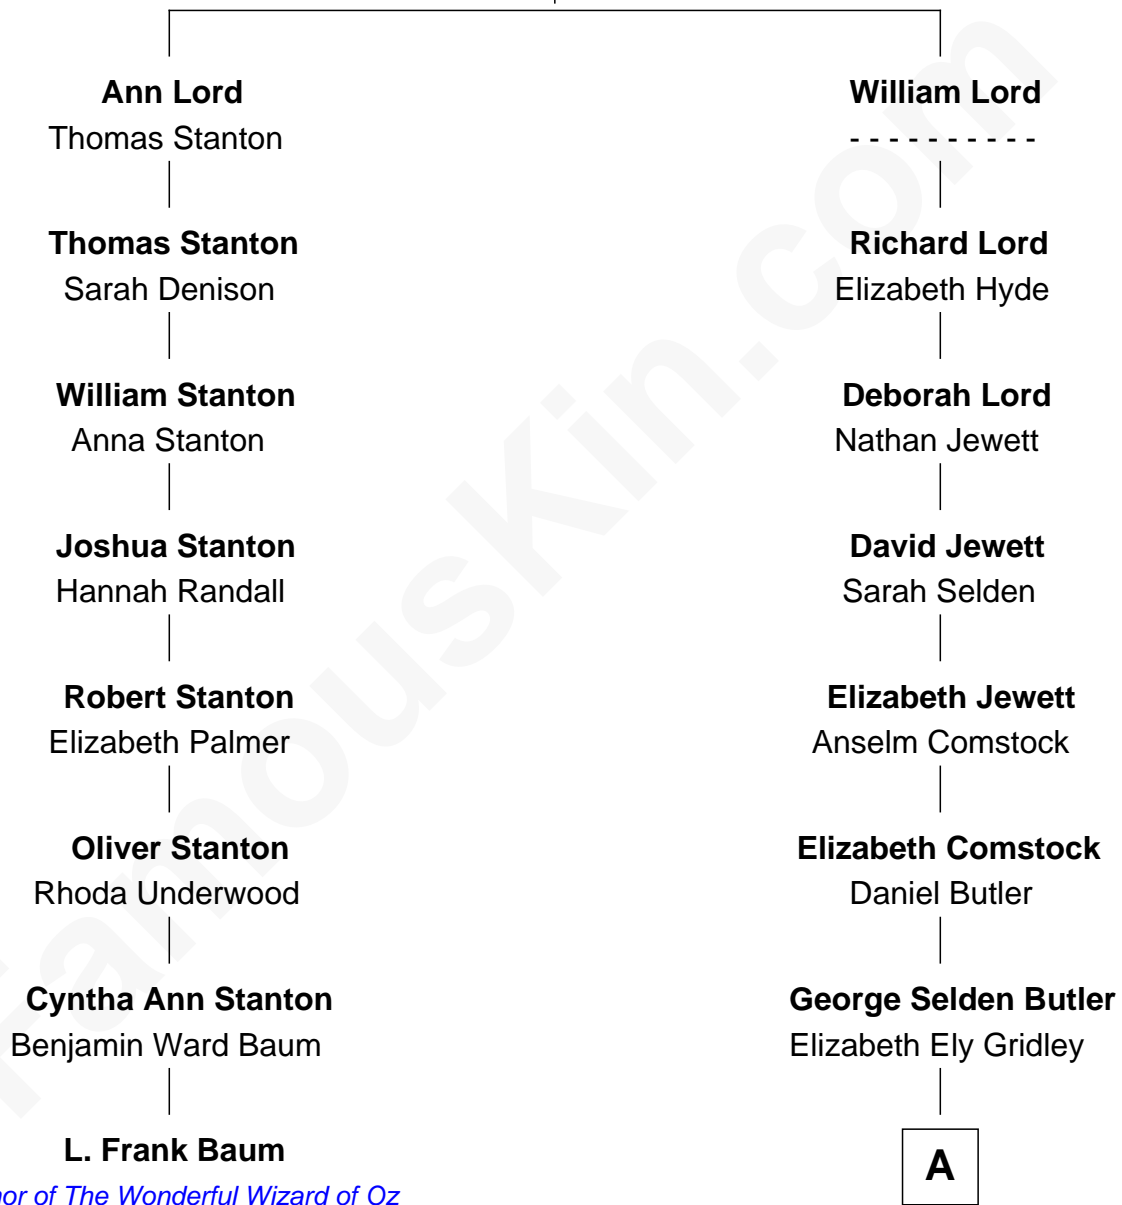

# FamousKin.com Relationship Chart of

**L. Frank Baum**

*Author of The Wonderful Wizard of Oz*

7th cousin 3 times removed of

**Gerald Ford**

*38th U.S. President*

**Thomas Lord**

Dorothy Bird

**A**

—  
**Amy Gridley Butler**  
George Manney Ayer

—  
**Adele Augusta Ayer**  
Levi Addison Gardner

—  
**Dorothy Ayer Gardner**  
Leslie Lynch King

—  
**Gerald Ford**  
*38th U.S. President*

FamousKin.com