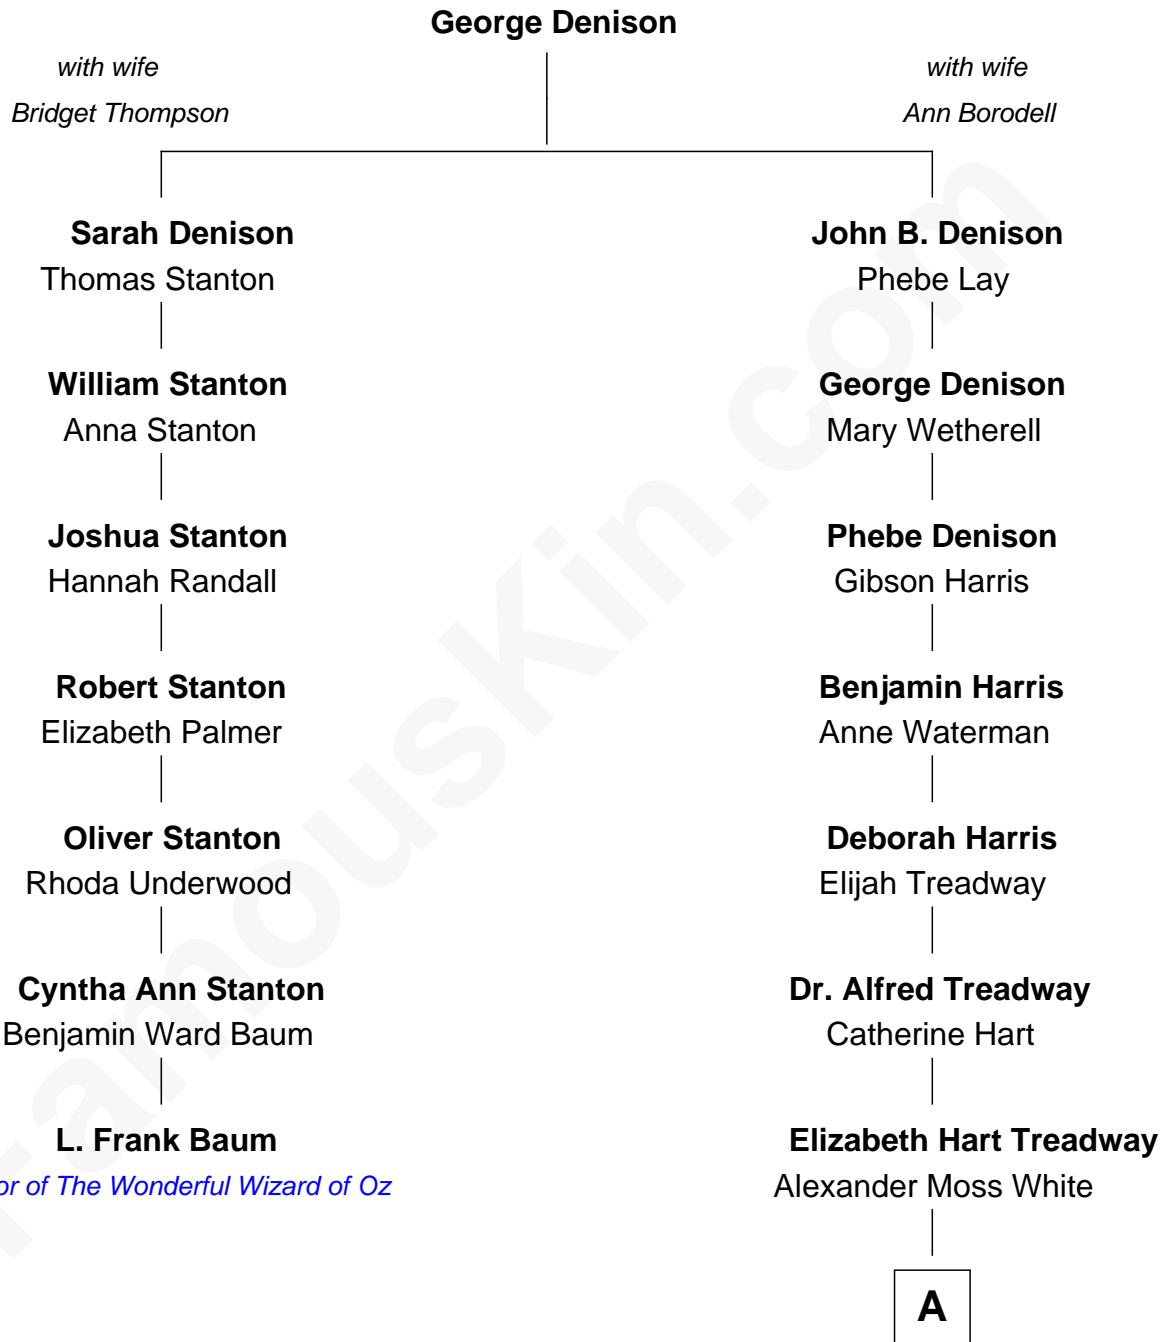

# FamousKin.com Relationship Chart of

**L. Frank Baum**

*Author of The Wonderful Wizard of Oz*

6th cousin 4 times removed of

**Bill Weld**

*68th Governor of Massachusetts*

A

**William Augustus White**

Harriet Hillard

**Margaret Low White**

Francis Minot Weld

**David Weld**

Mary Blake Nichols

**Bill Weld**

*68th Governor of Massachusetts*