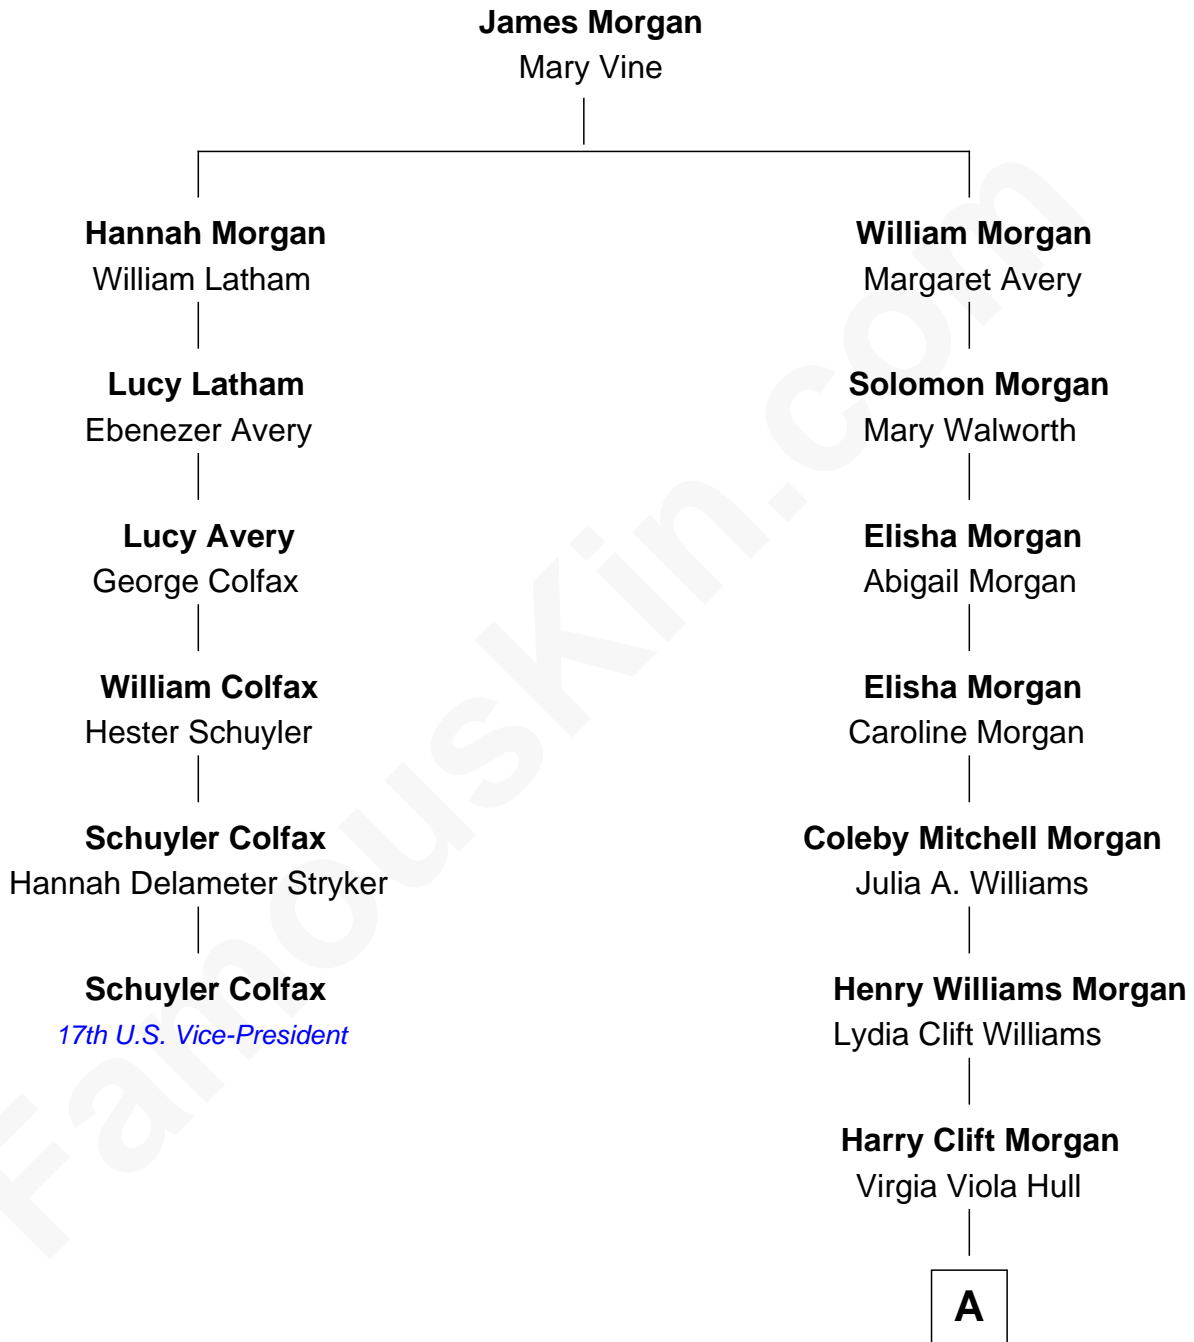

FamousKin.com Relationship Chart of

Schuyler Colfax

17th U.S. Vice-President

5th cousin 4 times removed of

Gretchen Mol

TV and Movie Actress

A

Henry Williams Morgan

Beatrix Chappuis

Janet Morgan

James Curtis Mol

Gretchen Mol

TV and Movie Actress