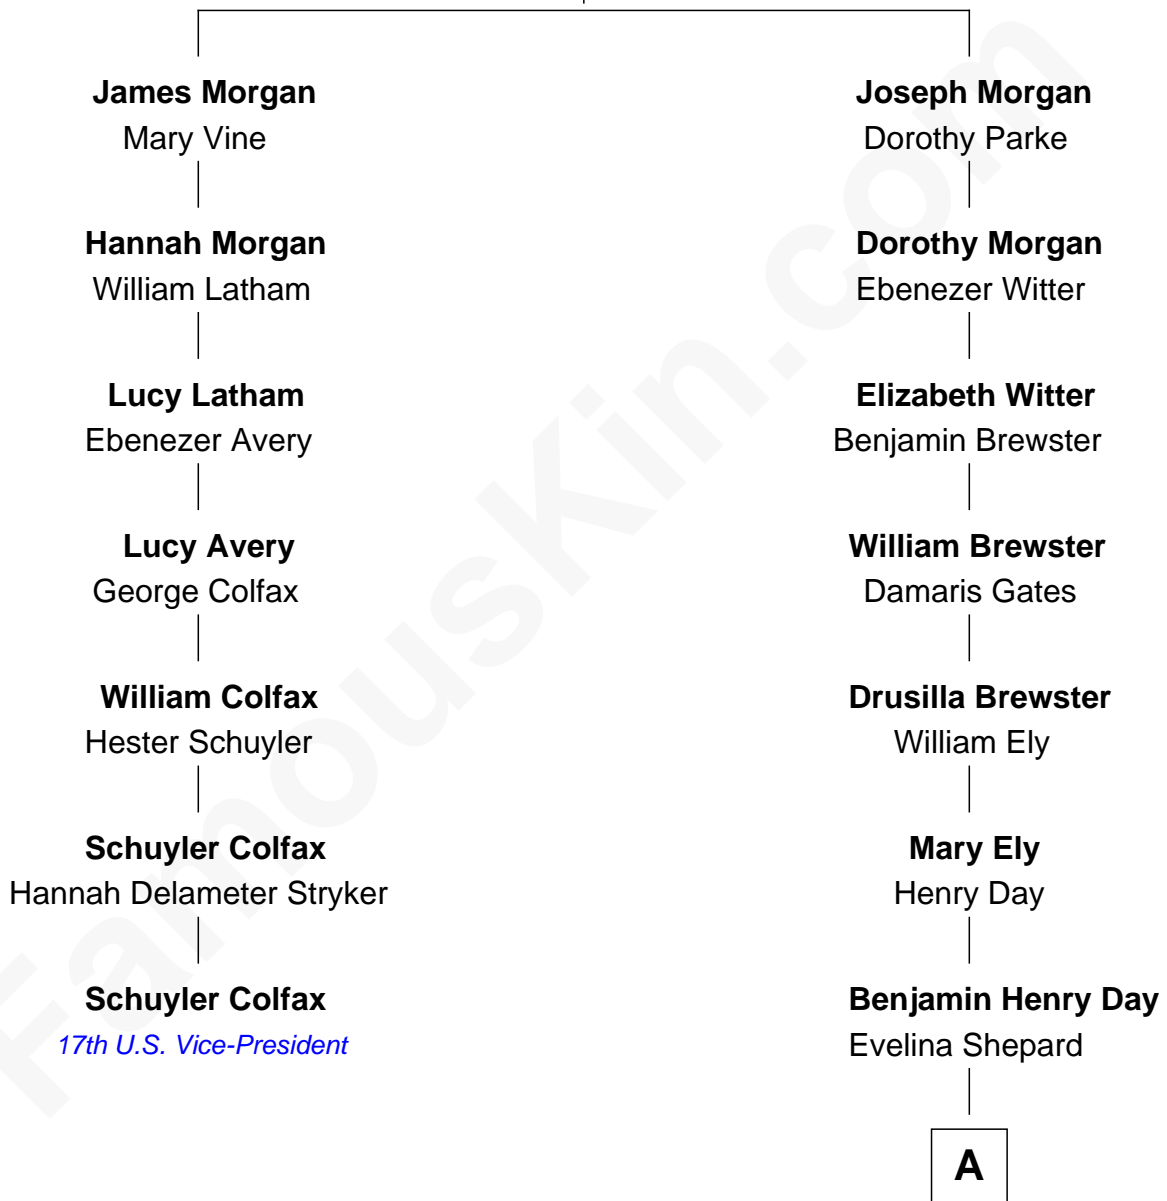

# FamousKin.com Relationship Chart of

**Schuyler Colfax**

*17th U.S. Vice-President*

6th cousin 2 times removed of

**Clarence Day**

*Author of Life with Father*

**James Morgan**

Margery Hill

A

Clarence Shepard Day  
Lavinia Elizabeth Stockwell

Clarence Day  
*Author of Life with Father*

FamousKin.com