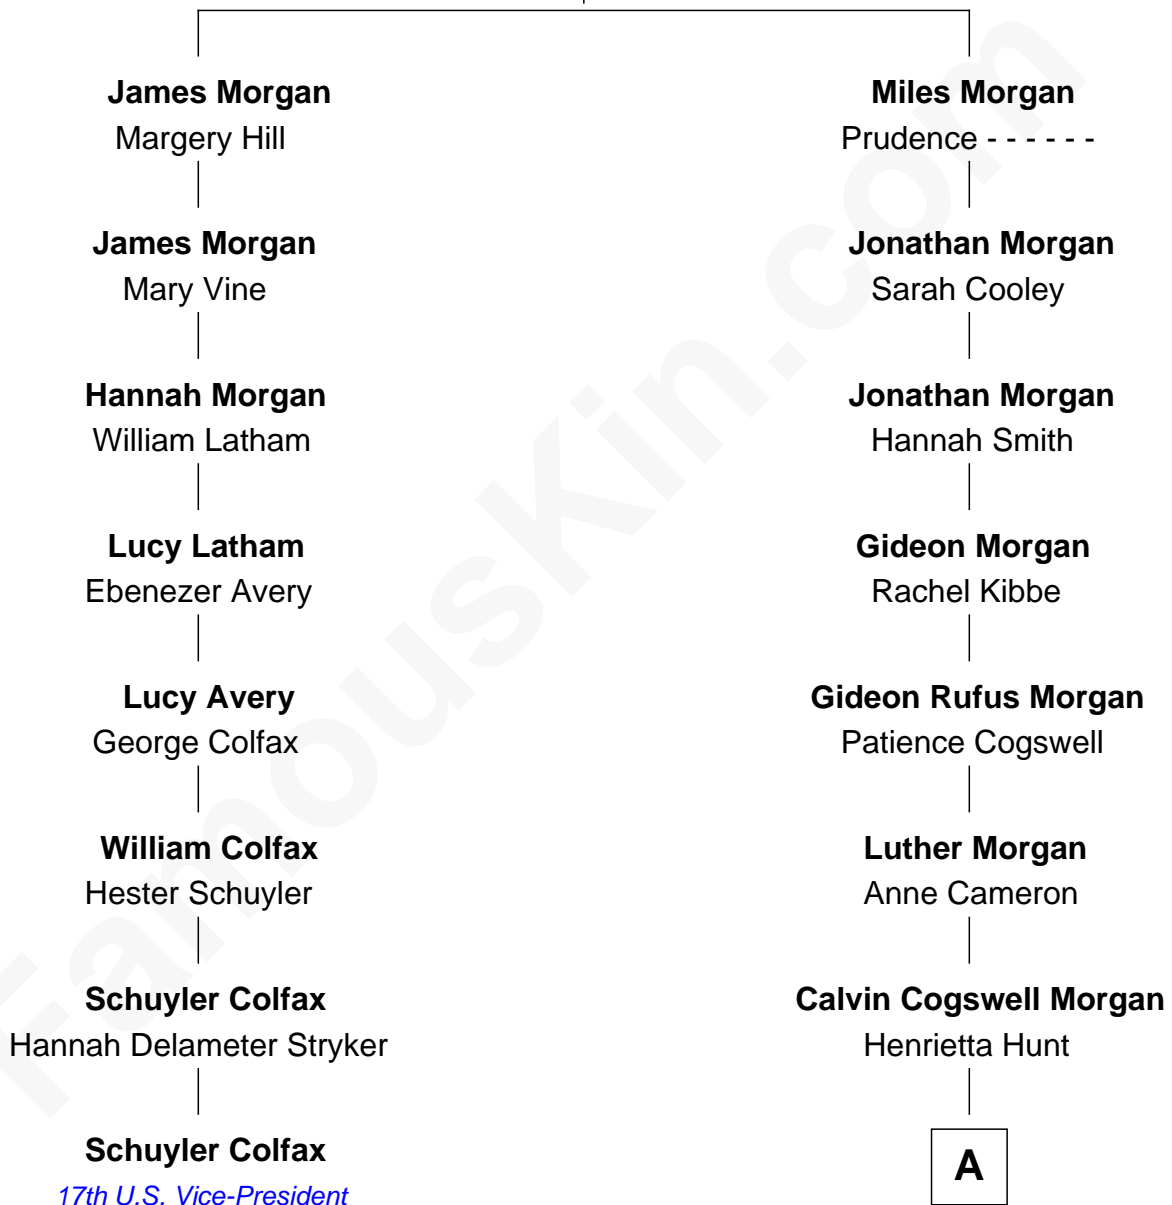

# FamousKin.com Relationship Chart of

**Schuyler Colfax**

17th U.S. Vice-President

7th cousin 1 time removed of

**Thomas Hunt Morgan**

Nobel Prize Winner in Physiology or Medicine

**William Morgan**

A

Charlton Hunt Morgan

Ellen Key Howard

Thomas Hunt Morgan

*Nobel Prize Winner*

FamousKin.com