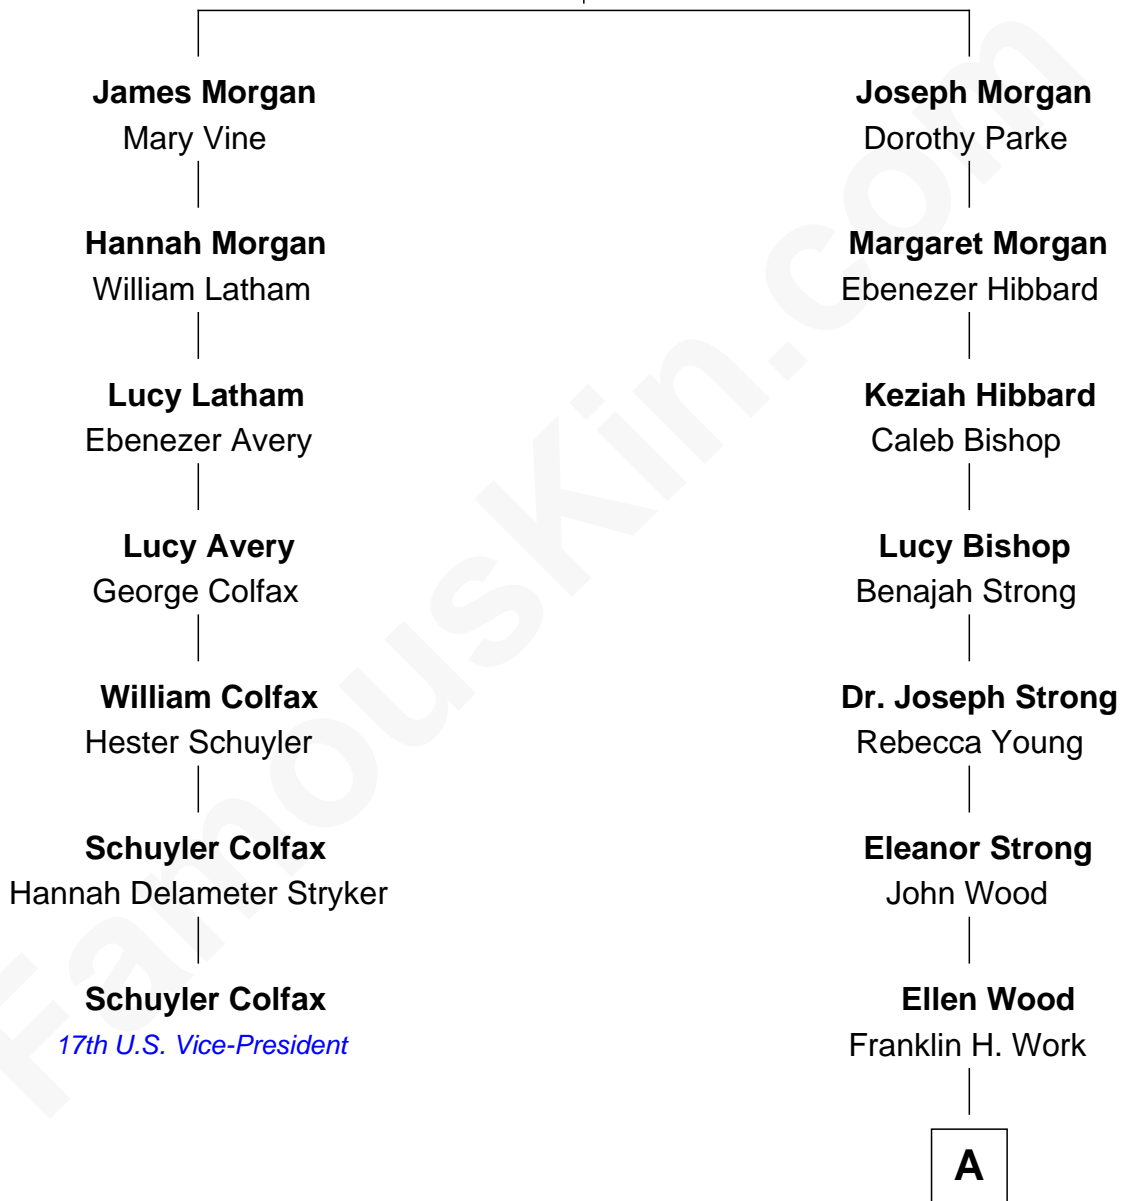

FamousKin.com

Relationship Chart of

Schuyler Colfax

17th U.S. Vice-President

6th cousin 4 times removed of

Princess Diana

Princess of Wales

James Morgan

Margery Hill

A

—
Frances Eleanor Work

James Boothby Burke Roche

—
Edmund Maurice Burke Roche

Ruth Sylvia Gill

—
Frances Ruth Burke Roche

Edward John Spencer

—
Princess Diana

Princess of Wales

FamousKin.com