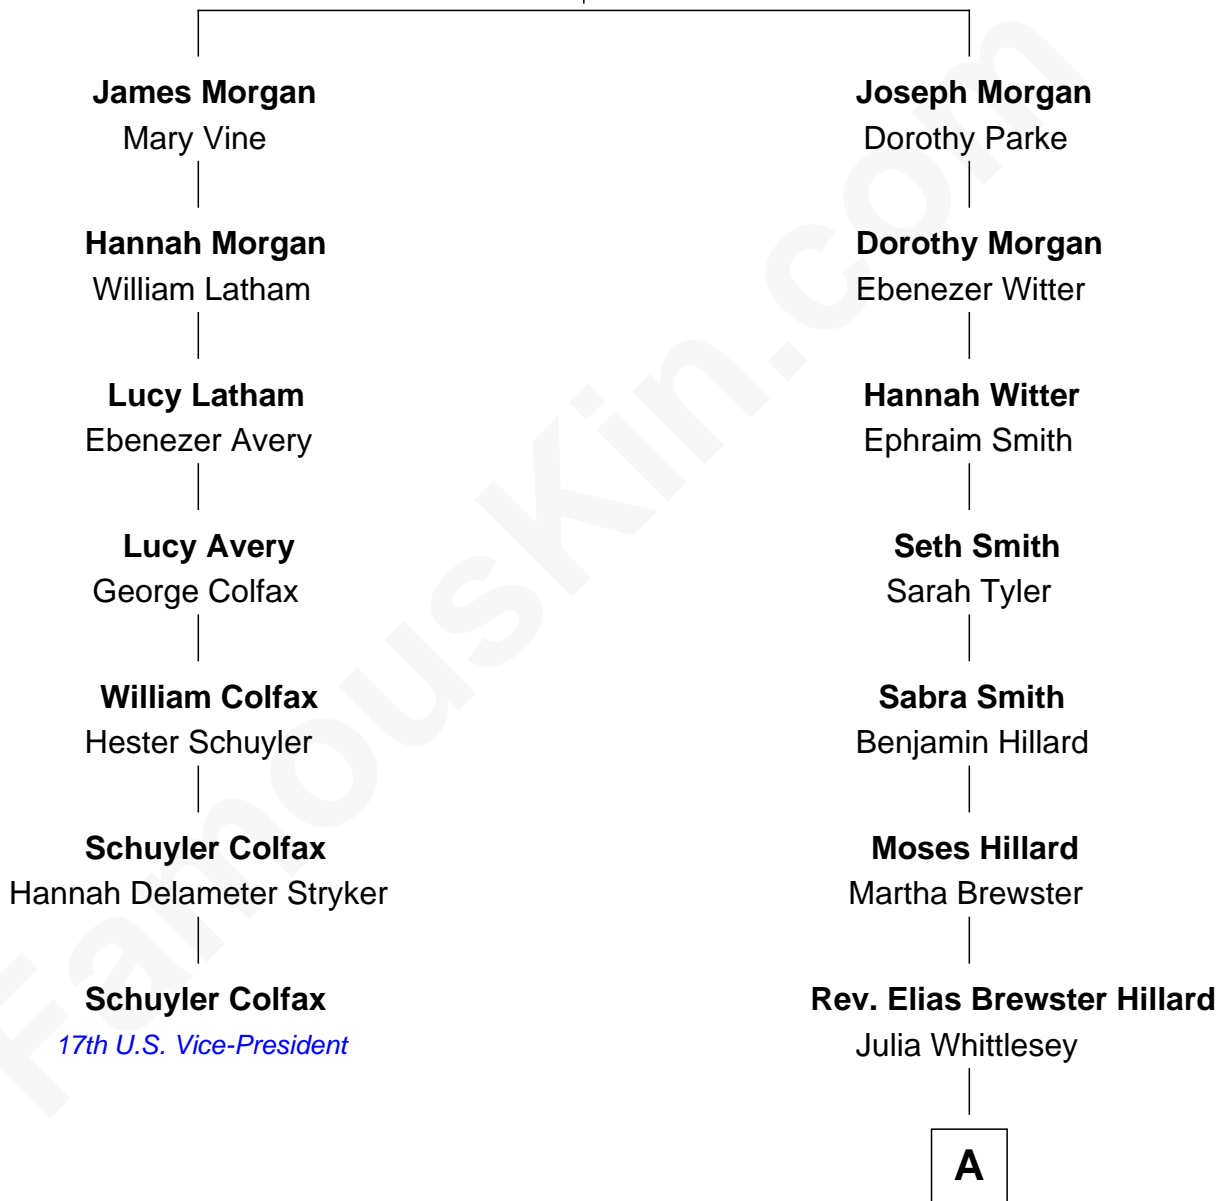

# FamousKin.com Relationship Chart of

**Schuyler Colfax**

*17th U.S. Vice-President*

6th cousin 2 times removed of

**Archibald MacLeish**

*American Poet and Playwright*

**James Morgan**

Margery Hill

**A**

Martha Hillard  
Andrew MacLeish

**Archibald MacLeish**  
*American Poet and Playwright*

FamousKin.com