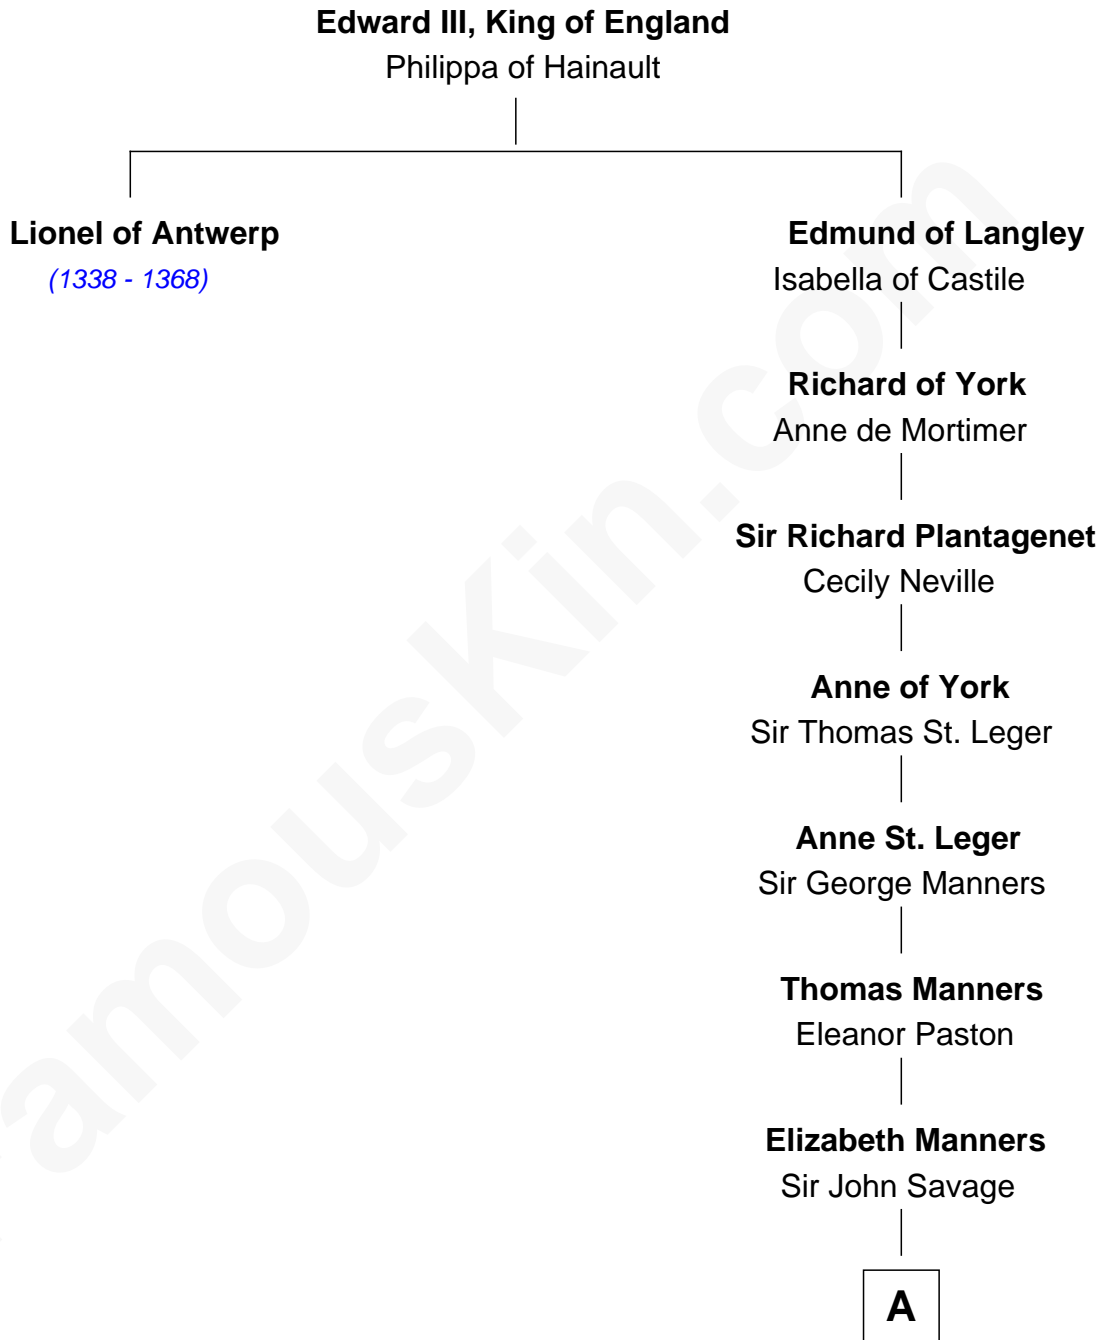

# FamousKin.com Relationship Chart of

**Lionel of Antwerp**

(1338 - 1368)

15th great-granduncle of

**Sir Winston Churchill**

*Prime Minister of the United Kingdom*

**A**

**Eleanor Savage**  
Sir Henry Bagenal

**Anne Bagenal**  
Lewis Bayly

**Nicholas Bayly**  
Dorothy Hall

**Sir Edward Bayly**  
Dorothy Lambart

**Sir Nicholas Bayly**  
Caroline Paget

**Henry Bayly alias Paget**  
Jane Champagné

**Jane Paget**  
George Stewart